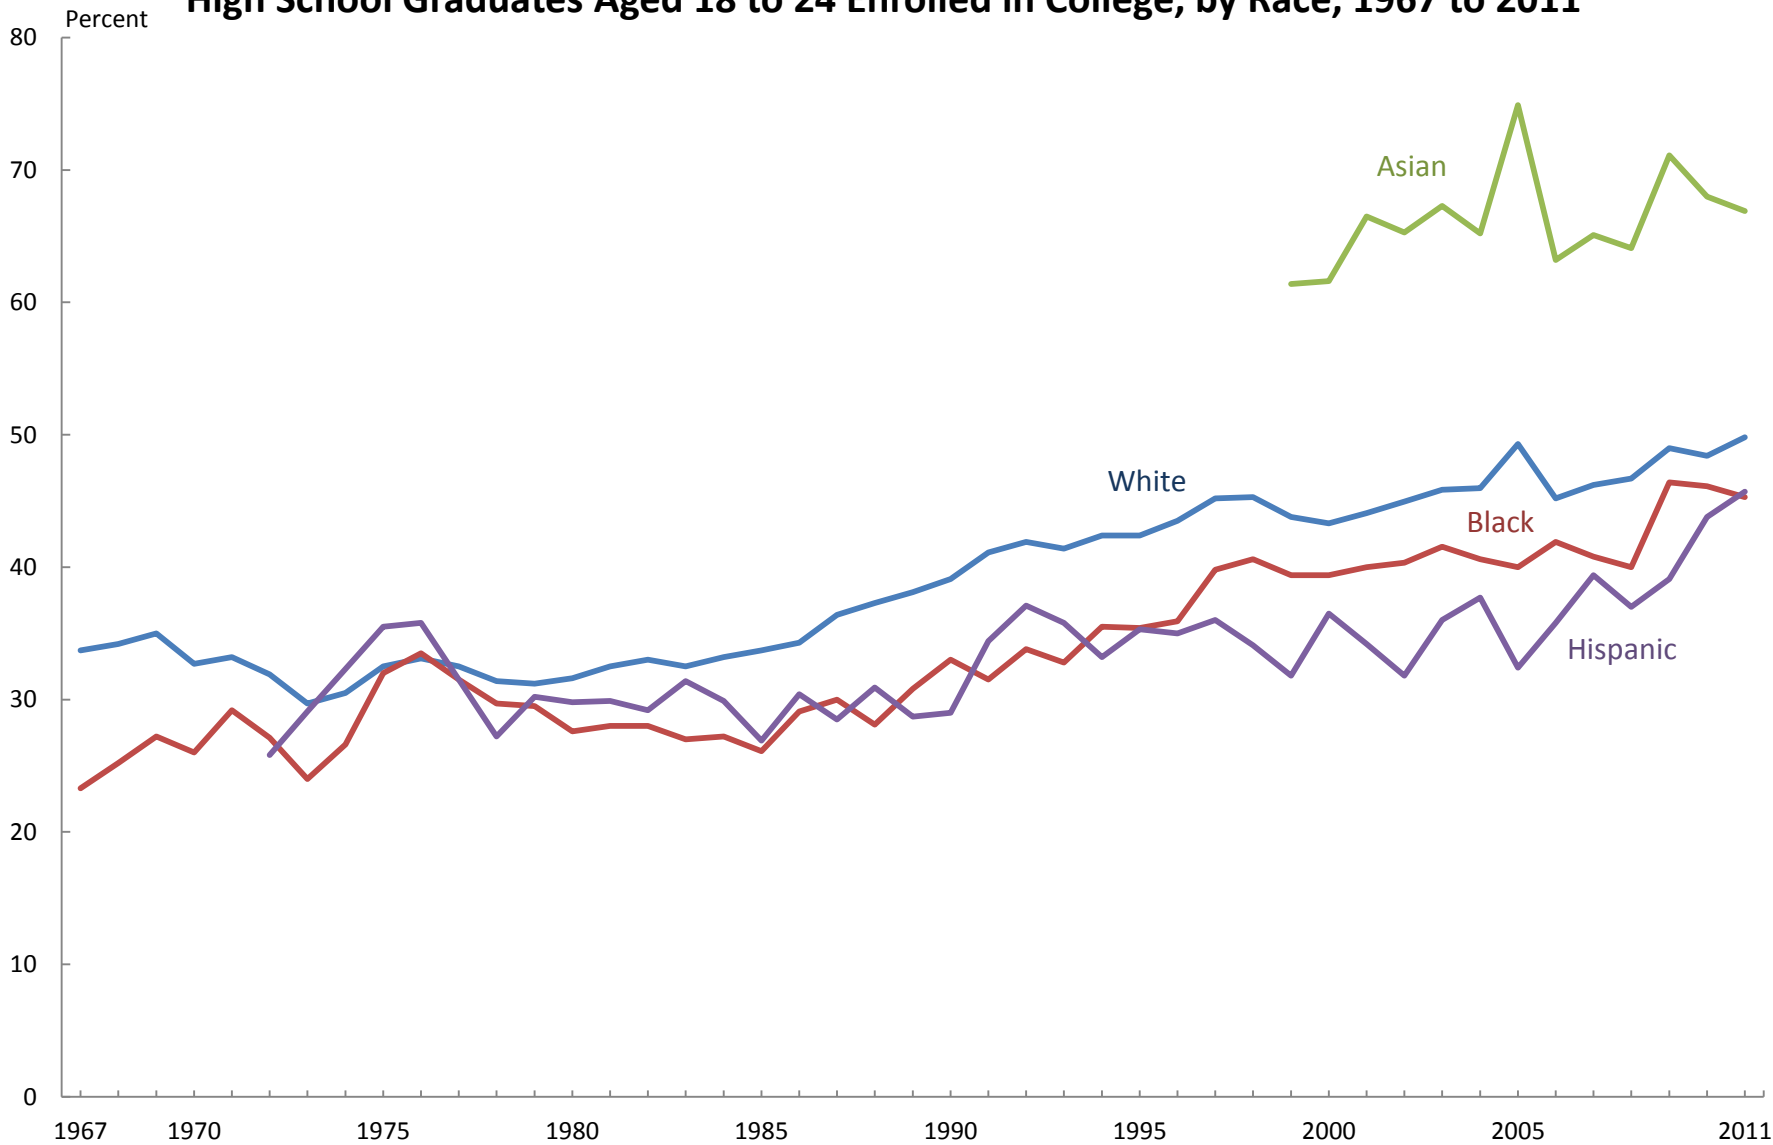

High School Graduates Aged 18 to 24 Enrolled in College, by Race, 1967 to 2011

Source: Current Population Survey