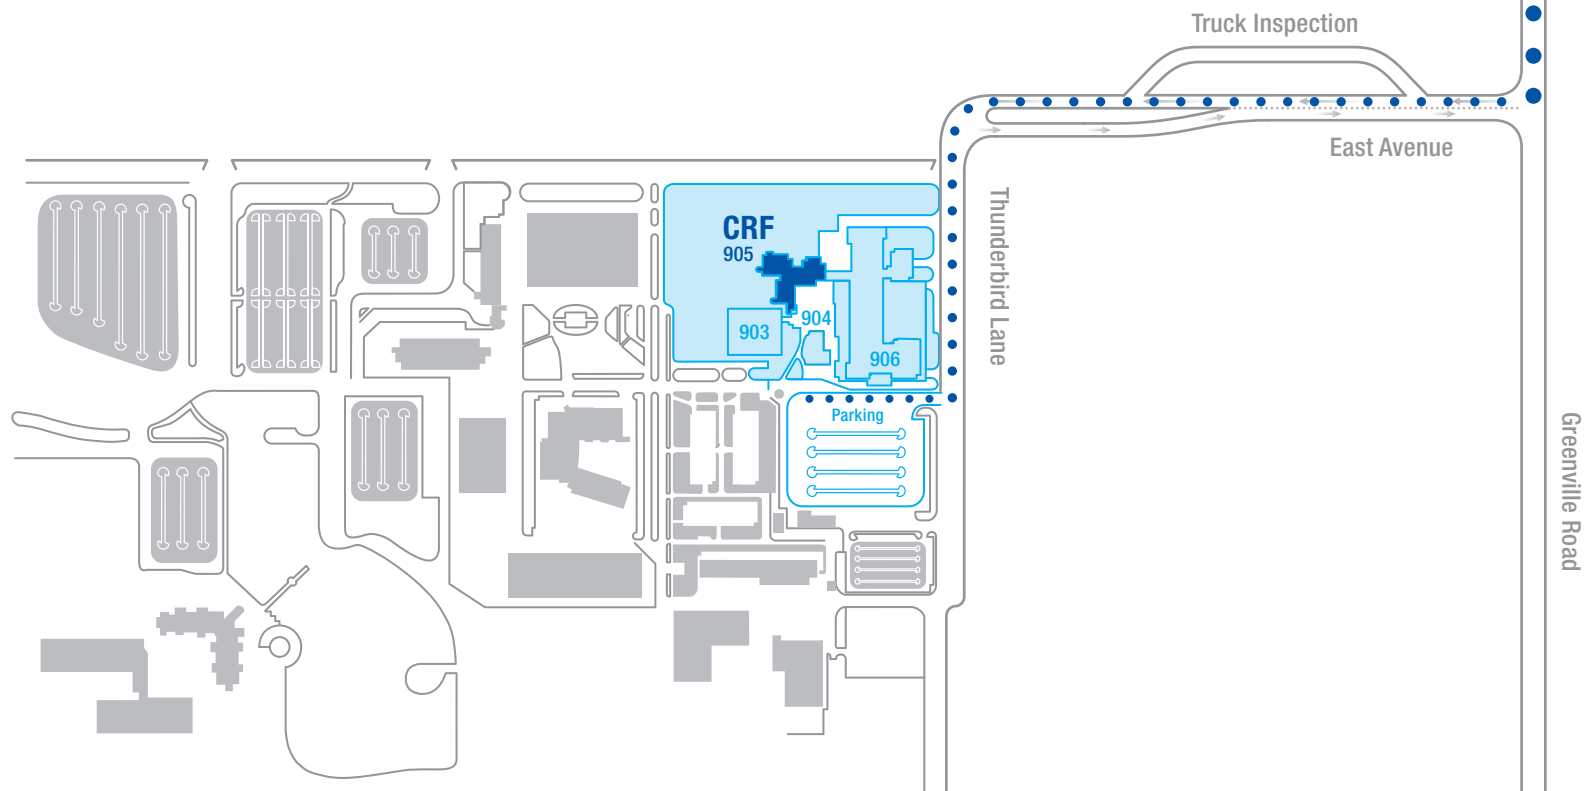

## Directions to the CRF

### From Interstate 580

- Exit Greenville Road South
- Continue traveling South on Greenville for two miles
- Turn right onto East Avenue
- Follow the road as it turns left onto Thunderbird Lane
- Turn right into first parking lot entry
- Park in visitor designated parking
- Proceed to building 905 to be badged

## LAWRENCE LIVERMORE NATIONAL LABORATORY

Sandia  
National  
Laboratories

Sandia National Laboratories  
7011 East Avenue  
Livermore, CA 94551