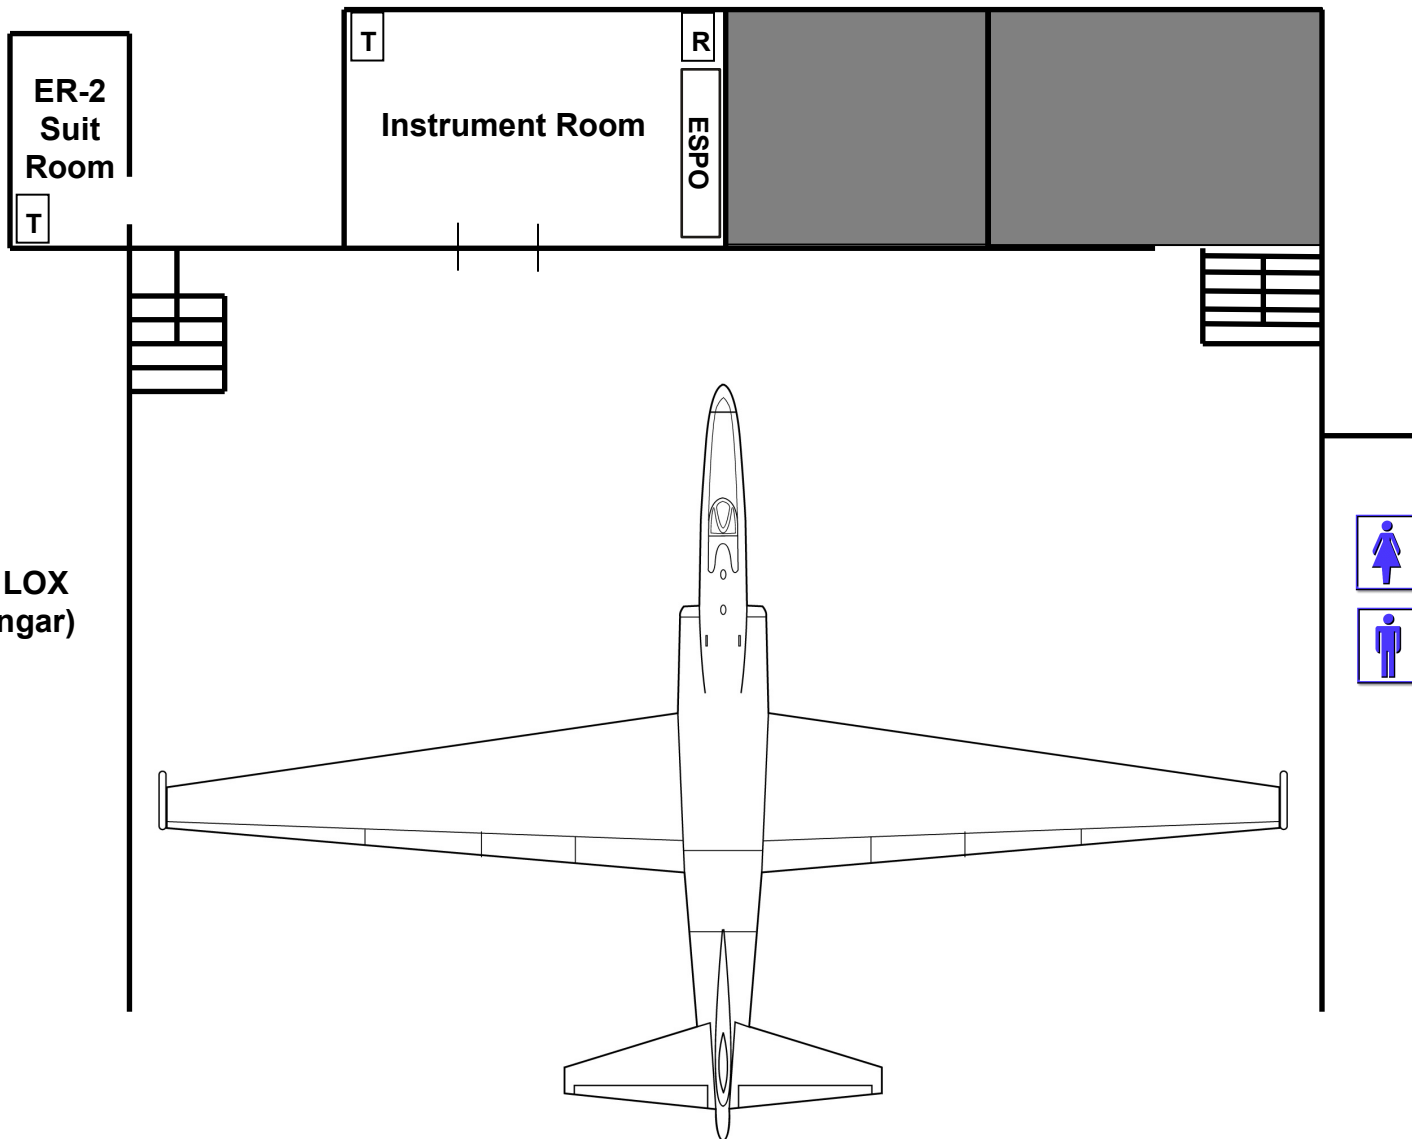

TC4 Lab Layout - Base 2 Crisis Room
Science Ops Center
Jul 2007

T - Telephone	D - Data Archive
CP - Color Printer	BP - B/W Printer
F - Fax	R - Router

TC4 Lab Layout - Base 2 Hangar - 1st Floor

ER-2

Jul 2007

TC4 Lab Layout - Base 2 Hangar - 2nd Floor

ER-2

Jul 2007

TC4 Lab Layout - HANIA Hangar

WB-57

Jul 2007

TC4 Lab Layout - Base 2 Club
DC-8
Jul 2007

**NASA Aircraft Operations
(DC-8, ER-2, WB-57)**