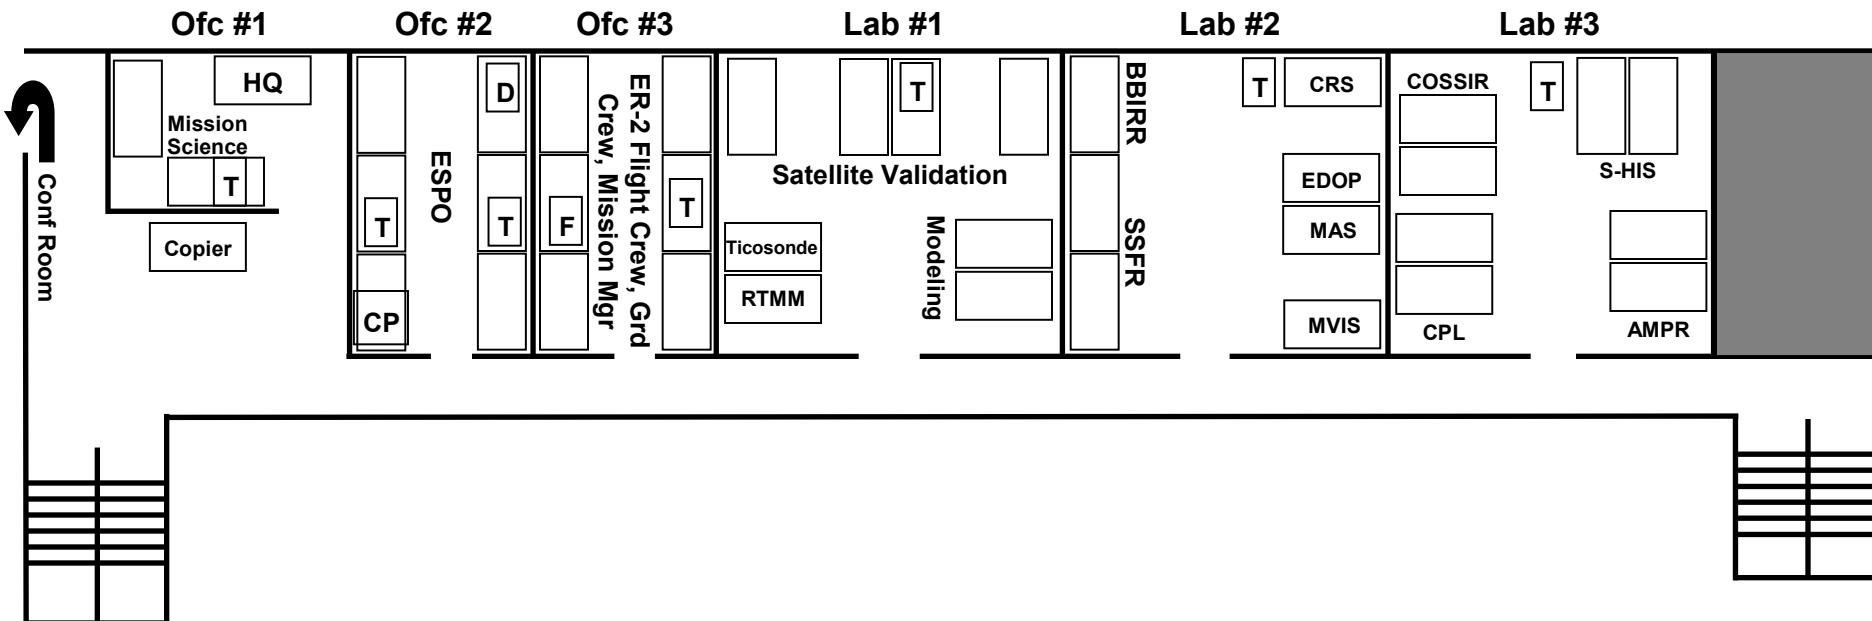

TC4 Lab Layout - Base 2 Crisis Room
Science Ops Center
Jul 2007

T - Telephone	D - Data Archive
CP - Color Printer	BP - B/W Printer
F - Fax	R - Router

TC4 Lab Layout - Base 2 Hangar - 1st Floor

ER-2

Jul 2007

TC4 Lab Layout - Base 2 Hangar - 2nd Floor

ER-2

Jul 2007

TC4 Lab Layout - HANIA Hangar

WB-57

Jul 2007

TC4 Lab Layout - Base 2 Club
DC-8
Jul 2007

**NASA Aircraft Operations
(DC-8, ER-2, WB-57)**