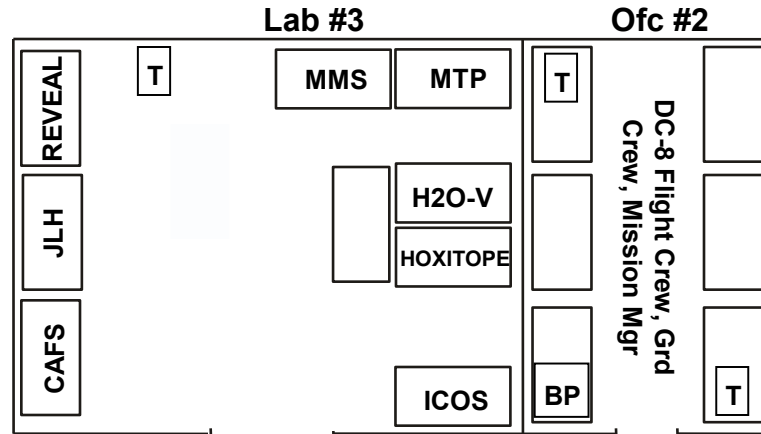

TC4 Lab Layout - Base 2 Crisis Room
Science Ops Center
Jul 2007

T - Telephone	D - Data Archive
CP - Color Printer	BP - B/W Printer
F - Fax	R - Router

TC4 Lab Layout - Base 2 Hangar - 1st Floor

ER-2

Jul 2007

TC4 Lab Layout - Base 2 Hangar - 2nd Floor

ER-2

Jul 2007

TC4 Lab Layout - HANIA Hangar

WB-57

Jul 2007

TC4 Lab Layout - Base 2 Club
DC-8
Jul 2007

**NASA Aircraft Operations
(DC-8, ER-2, WB-57)**

ER-2 Hangar & Labs,
Pallet Storage

ER-2 LOX

DC-8 Labs

ER-2 Fuel

Operations
Center

WB-57 Hangar & Labs

Car Parking

WB-57 LOX