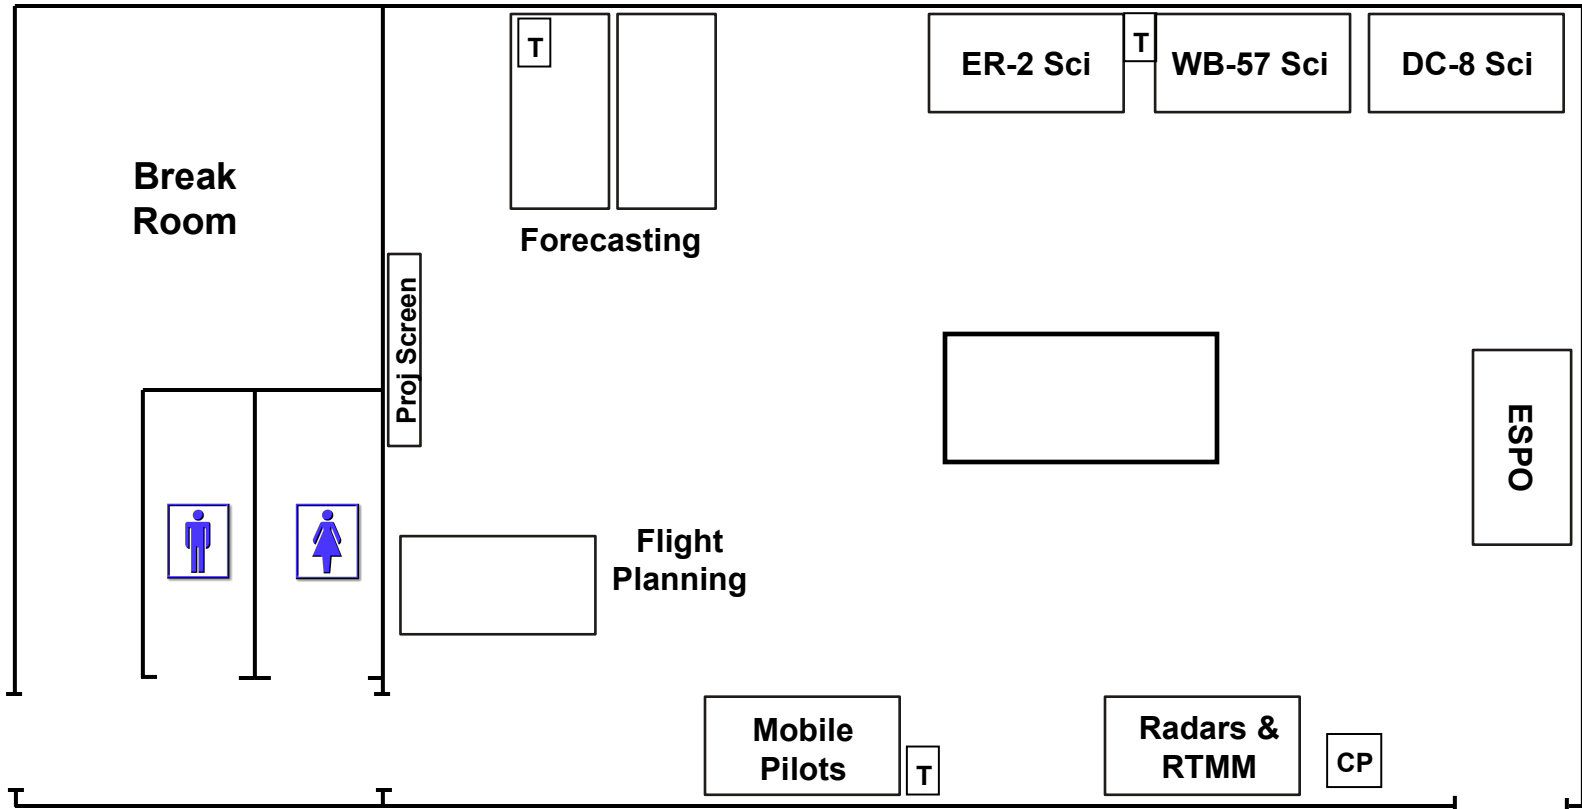

TC4 Lab Layout - Base 2 Crisis Room
Science Ops Center
Jul 2007

T - Telephone	D - Data Archive
CP - Color Printer	BP - B/W Printer
F - Fax	R - Router

TC4 Lab Layout - Base 2 Hangar - 1st Floor

ER-2

Jul 2007

TC4 Lab Layout - Base 2 Hangar - 2nd Floor

ER-2

Jul 2007

TC4 Lab Layout - HANIA Hangar

WB-57

Jul 2007

TC4 Lab Layout - Base 2 Club
DC-8
Jul 2007

**NASA Aircraft Operations
(DC-8, ER-2, WB-57)**

ER-2 Hangar & Labs,
Pallet Storage

ER-2 LOX

DC-8 Labs

ER-2 Fuel

Operations
Center

WB-57 Hangar & Labs

Car Parking

WB-57 LOX