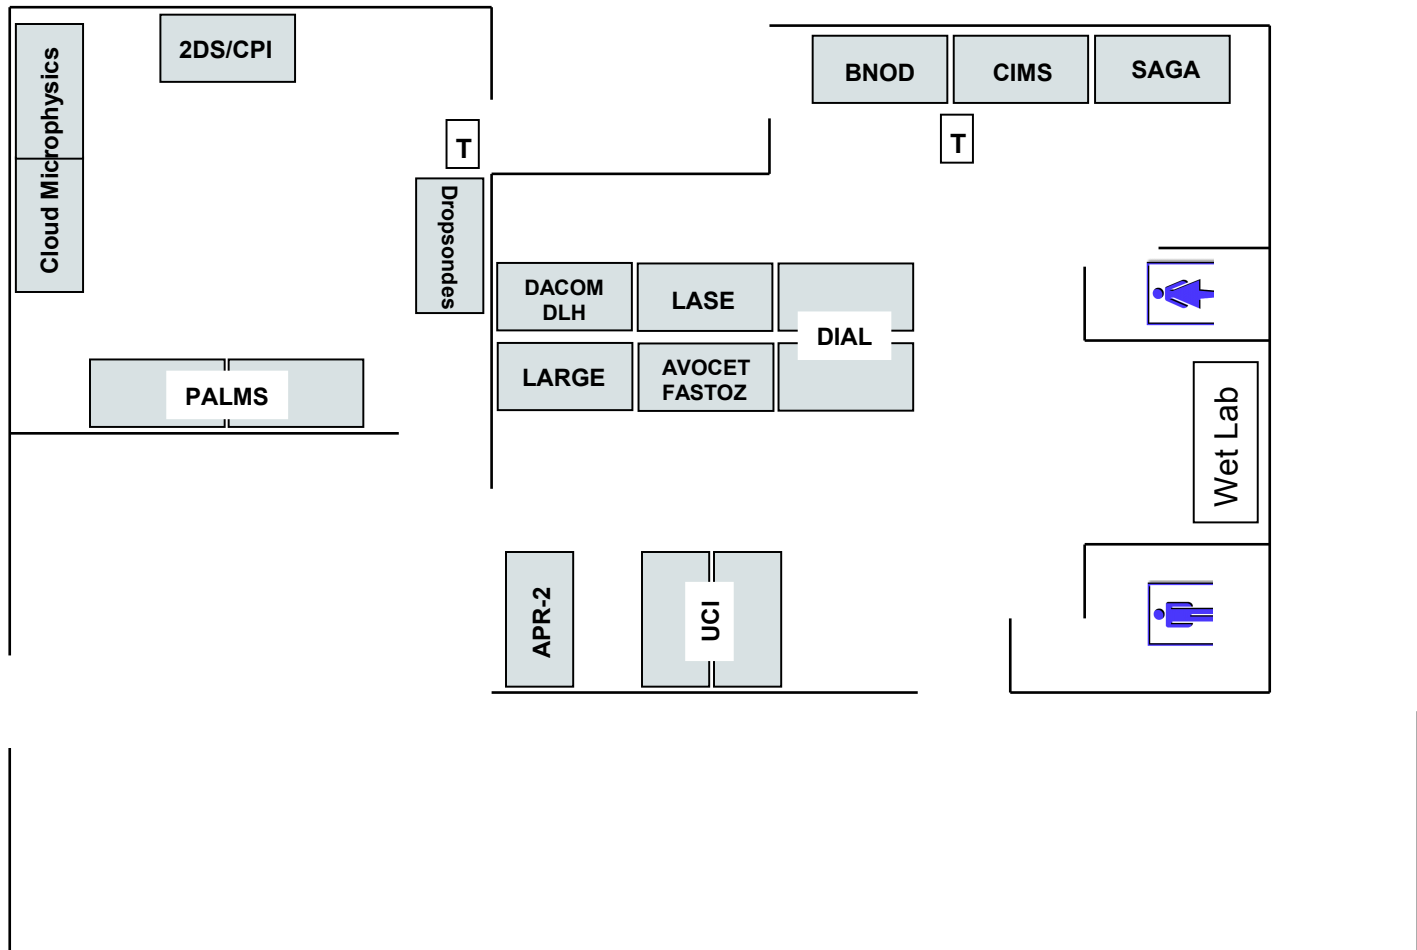

TC4 Lab Layout - Base 2 Crisis Room
Science Ops Center
Jul 2007

T - Telephone	D - Data Archive
CP - Color Printer	BP - B/W Printer
F - Fax	R - Router

TC4 Lab Layout - Base 2 Hangar - 1st Floor

ER-2

Jul 2007

TC4 Lab Layout - Base 2 Hangar - 2nd Floor

ER-2

Jul 2007

TC4 Lab Layout - HANIA Hangar

WB-57

Jul 2007

TC4 Lab Layout - Base 2 Club
DC-8
Jul 2007

**NASA Aircraft Operations
(DC-8, ER-2, WB-57)**

ER-2 Hangar & Labs,
Pallet Storage

ER-2 LOX

DC-8 Labs

ER-2 Fuel

Operations
Center

WB-57 Hangar & Labs

Car Parking

WB-57 LOX

Container
Storage

DC-8 Parking

NASA Aircraft Taxiway Access
(Charlie North)

Map of West San Jose, Costa Rica

Airport, Hotels, Etc.

Map not to scale.