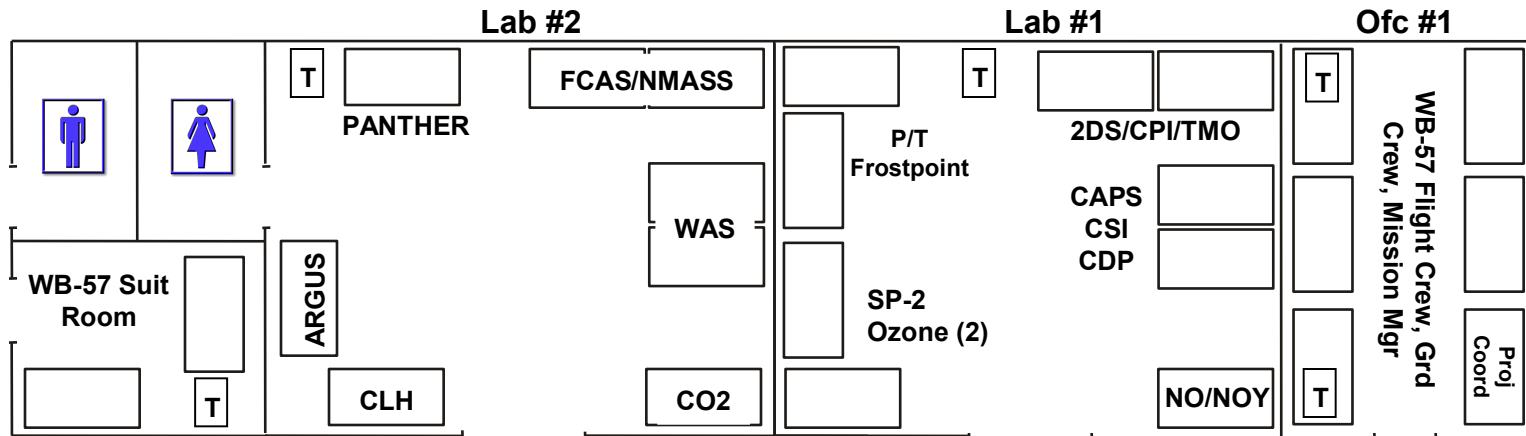

TC4 Lab Layout - Base 2 Crisis Room
Science Ops Center
Jul 2007

T - Telephone	D - Data Archive
CP - Color Printer	BP - B/W Printer
F - Fax	R - Router

TC4 Lab Layout - Base 2 Hangar - 1st Floor

ER-2

Jul 2007

TC4 Lab Layout - Base 2 Hangar - 2nd Floor

ER-2

Jul 2007

TC4 Lab Layout - HANIA Hangar

WB-57

Jul 2007

TC4 Lab Layout - Base 2 Club
DC-8
Jul 2007

**NASA Aircraft Operations
(DC-8, ER-2, WB-57)**

ER-2 Hangar & Labs,
Pallet Storage

ER-2 LOX

DC-8 Labs

ER-2 Fuel

Operations
Center

WB-57 Hangar & Labs

Car Parking

WB-57 LOX