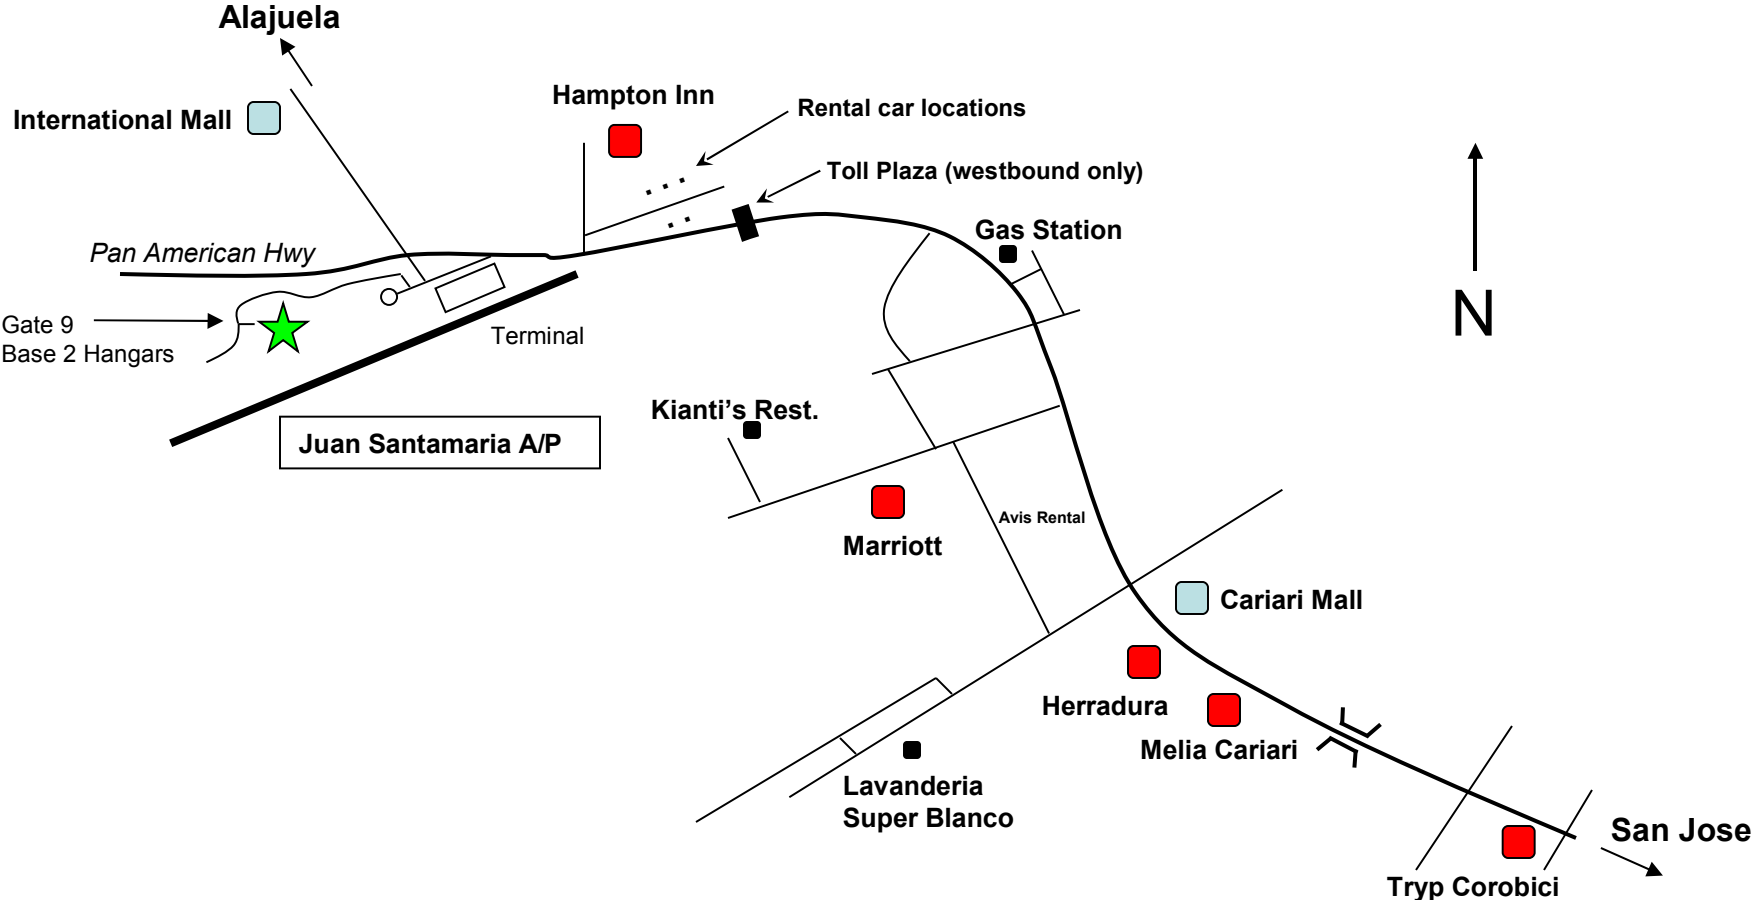

ER-2 Hangar & Labs,
Pallet Storage

ER-2 LOX

DC-8 Labs

ER-2 Fuel

Operations
Center

WB-57 Hangar & Labs

Car Parking

WB-57 LOX

Container
Storage

DC-8 Parking

NASA Aircraft Taxiway Access
(Charlie North)

Map of West San Jose, Costa Rica

Airport, Hotels, Etc.

Map not to scale.