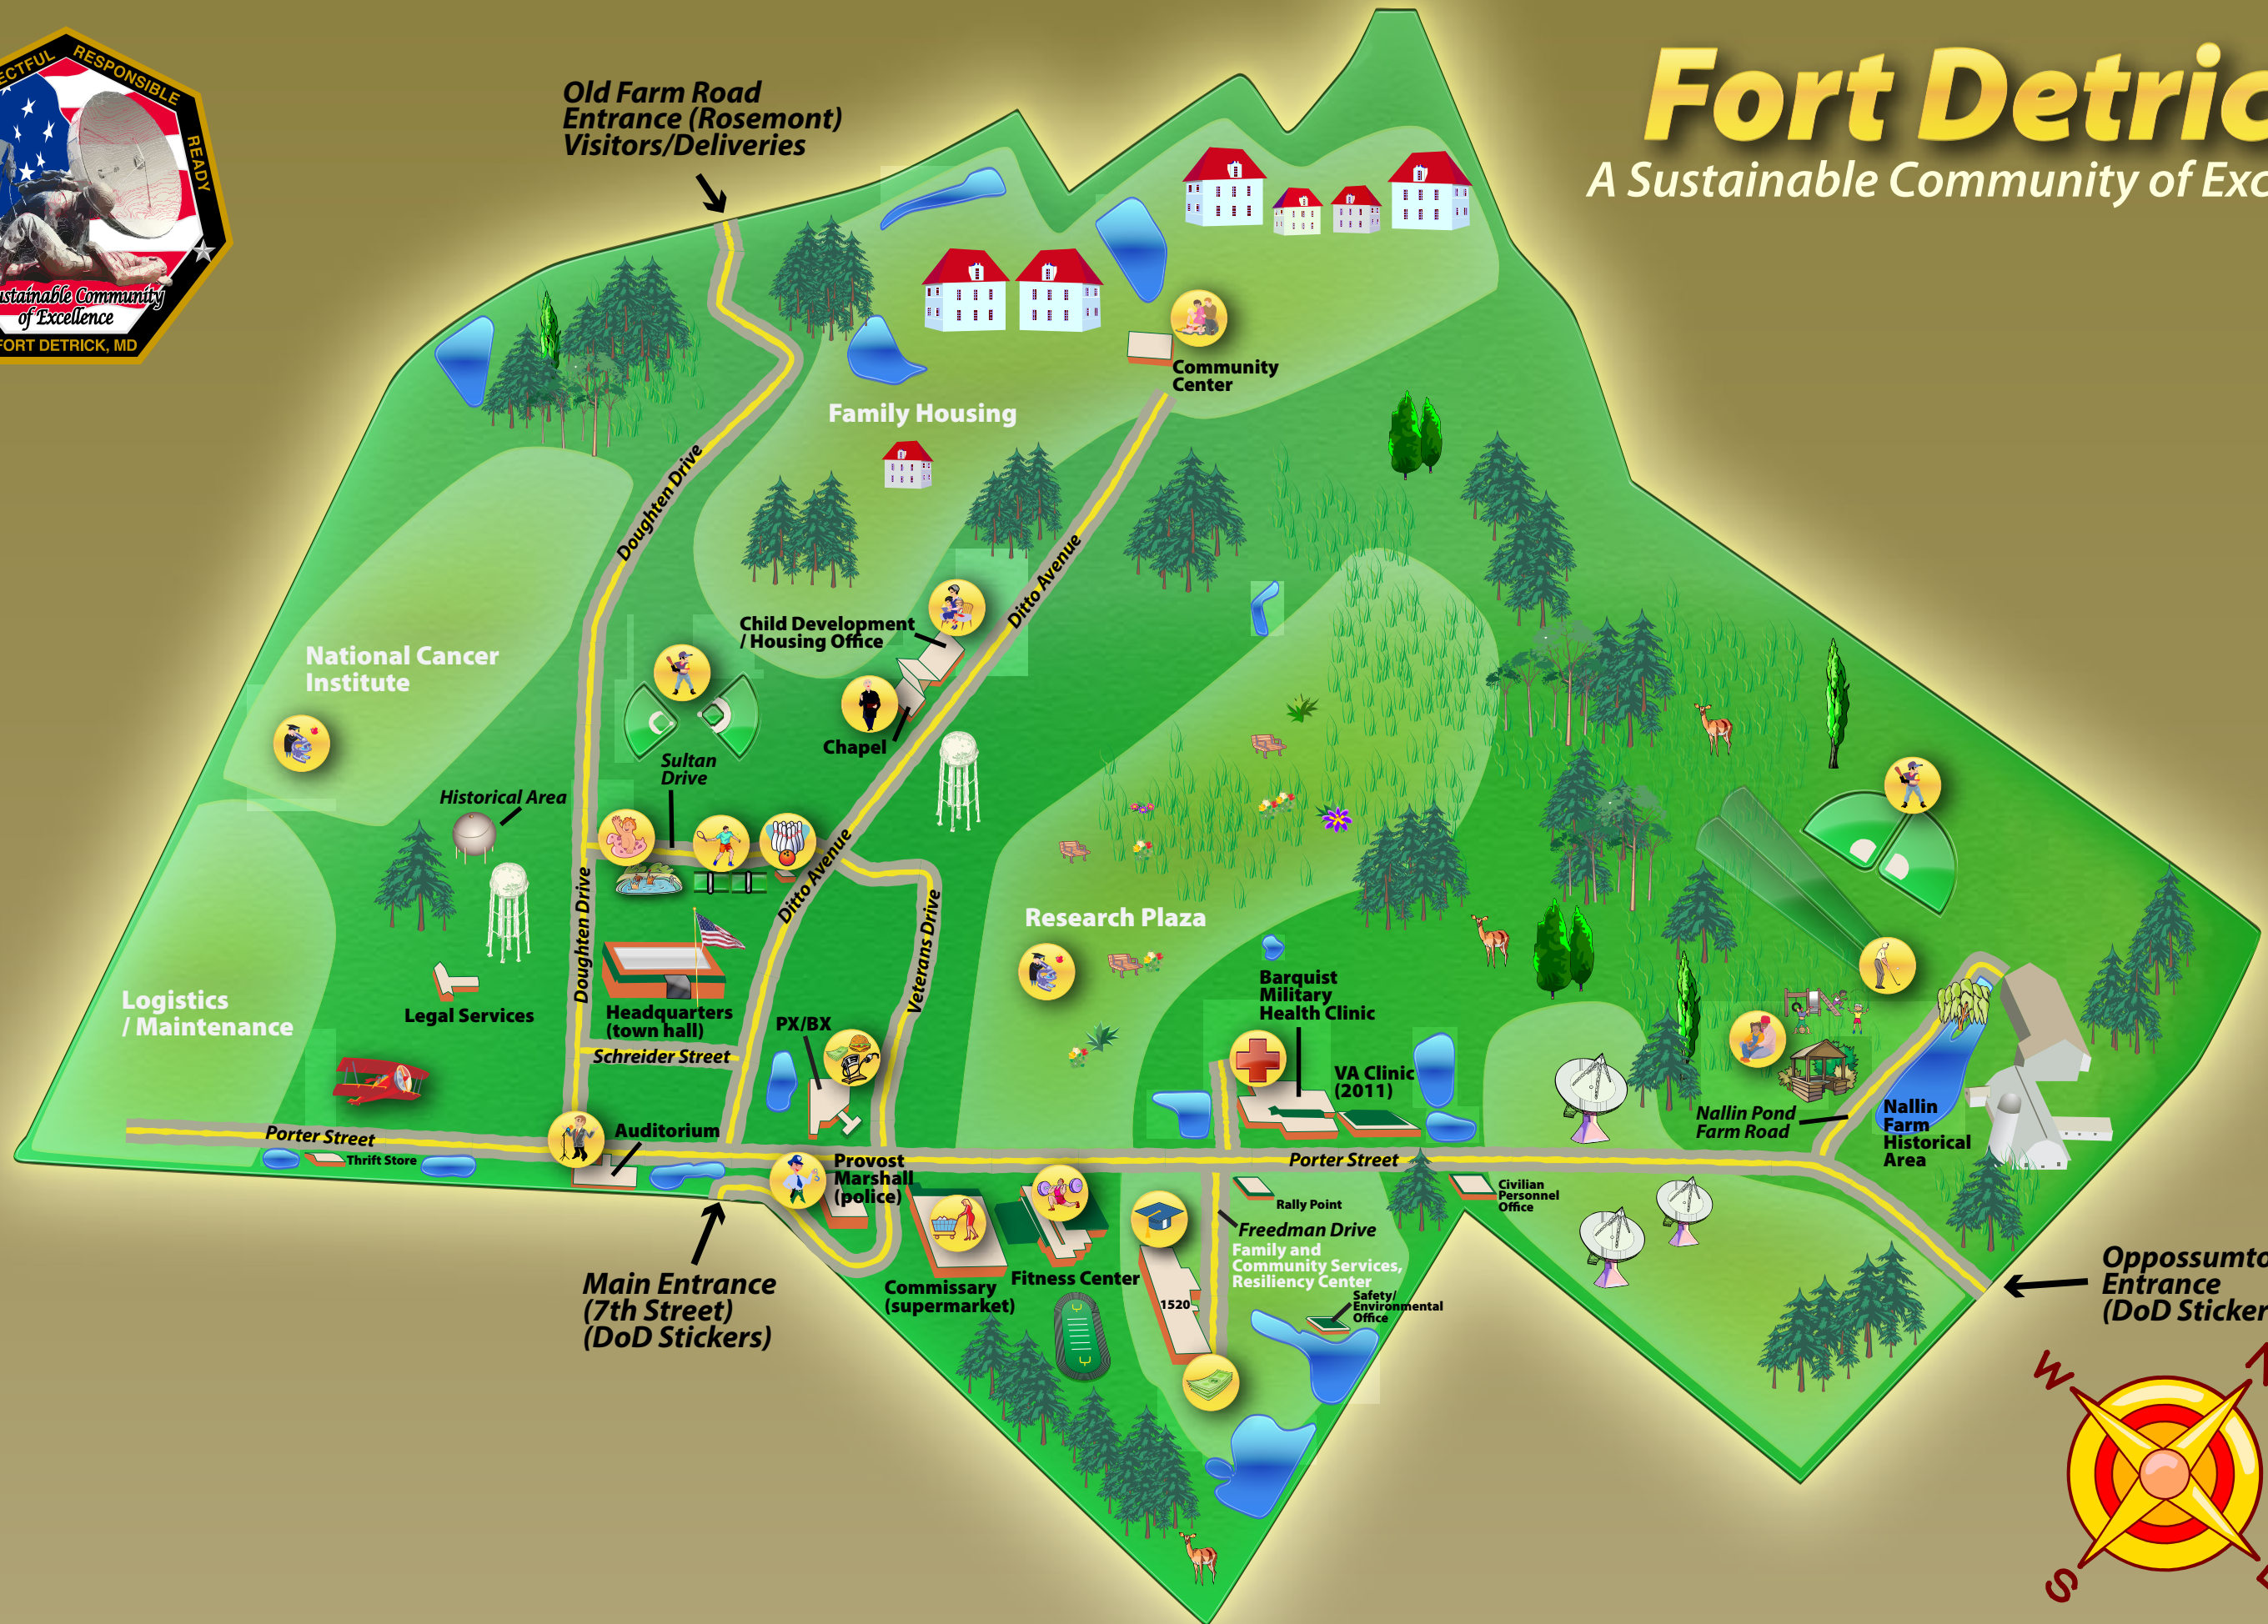

Fort Detrick

A Sustainable Community of Excellence

Old Farm Road Entrance (Rosemont) Visitors/Deliveries

Main Entrance (7th Street) (DoD Stickers)

Opposumtown Entrance (DoD Stickers)

National Cancer Institute

Family Housing

Community Center

Child Development / Housing Office

Chapel

Research Plaza

Barquist Military Health Clinic

VA Clinic (2011)

Nallin Pond Farm Road

Nallin Farm Historical Area

Logistics / Maintenance

Legal Services

Historical Area

Sultan Drive

Headquarters (town hall)

PX/BX

Schreider Street

Auditorium

Provost Marshall (police)

Commissary (supermarket)

Fitness Center

Rally Point
Freedman Drive
Family and Community Services, Resiliency Center

Safety/Environmental Office

Civilian Personnel Office