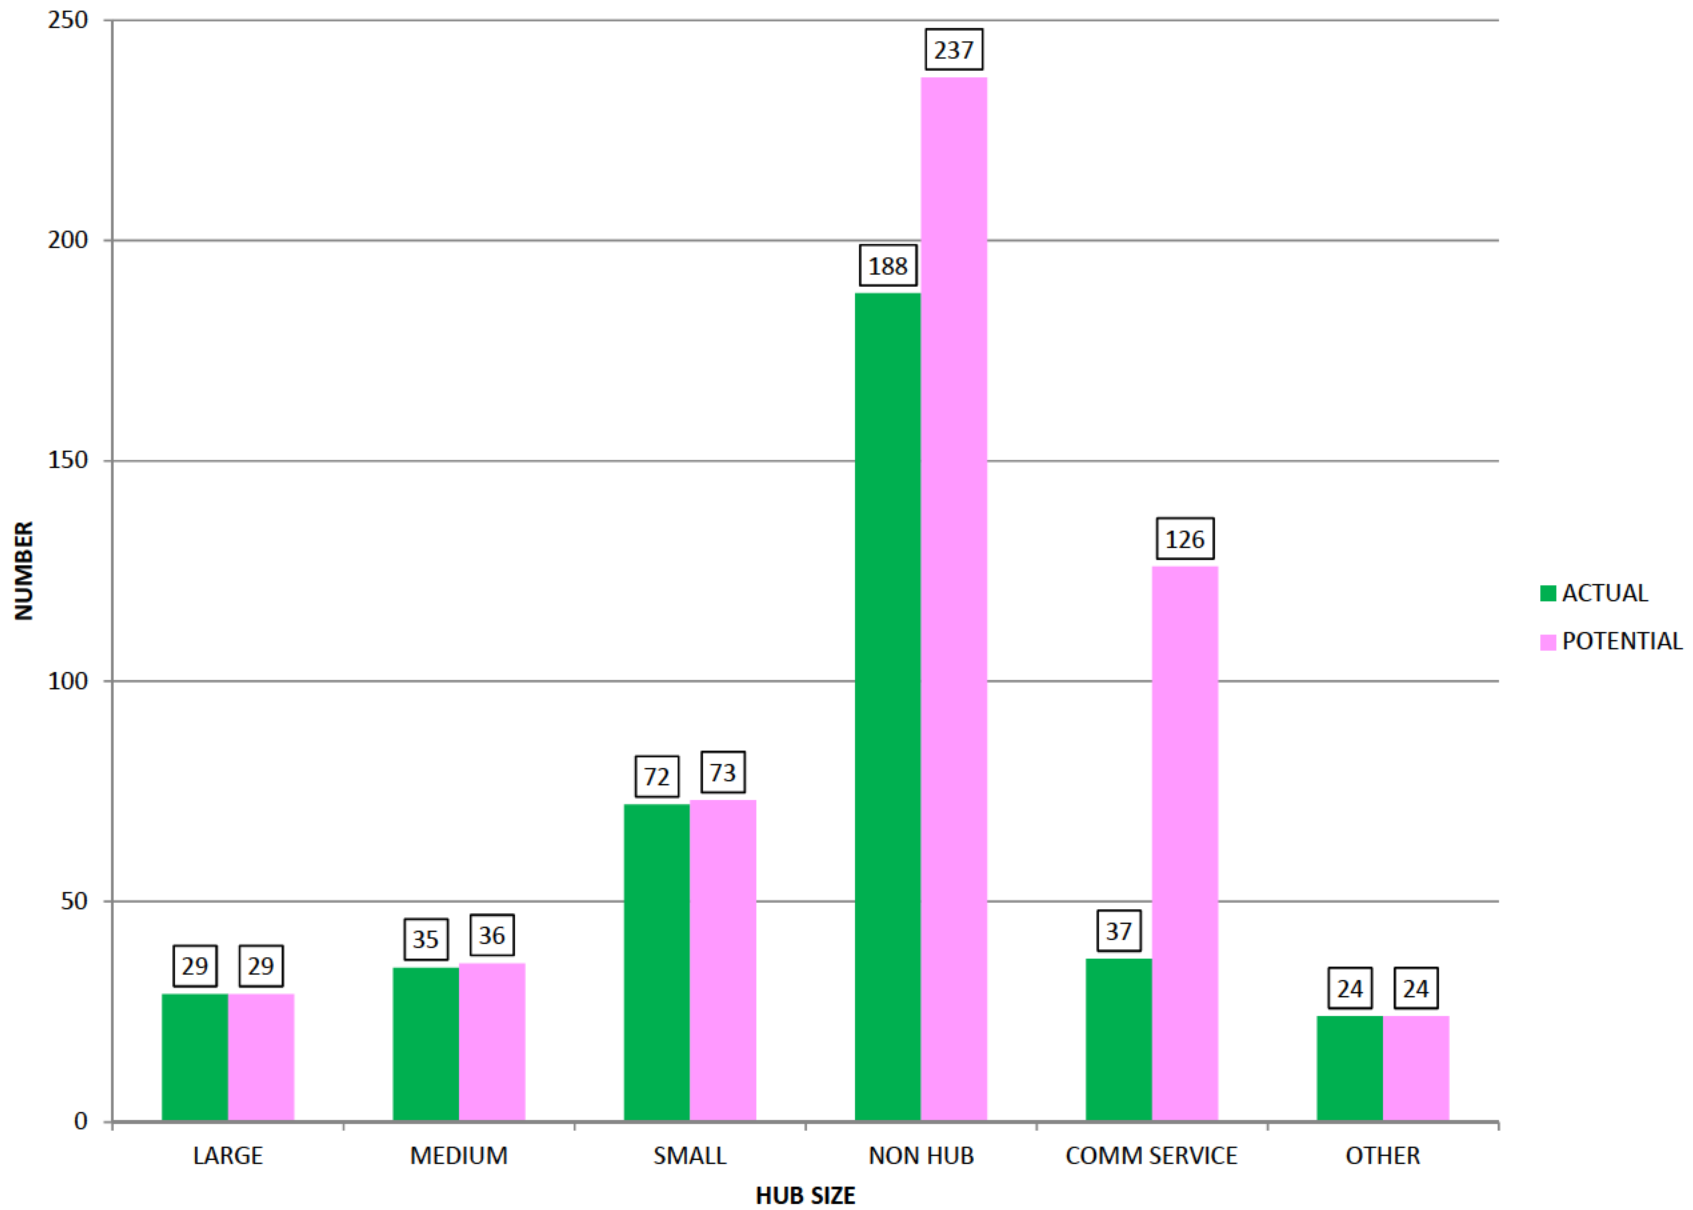

PFC APPLICATIONS PER HUB SIZE

SOURCE: FAA, PFC BRANCH
September 30, 2012