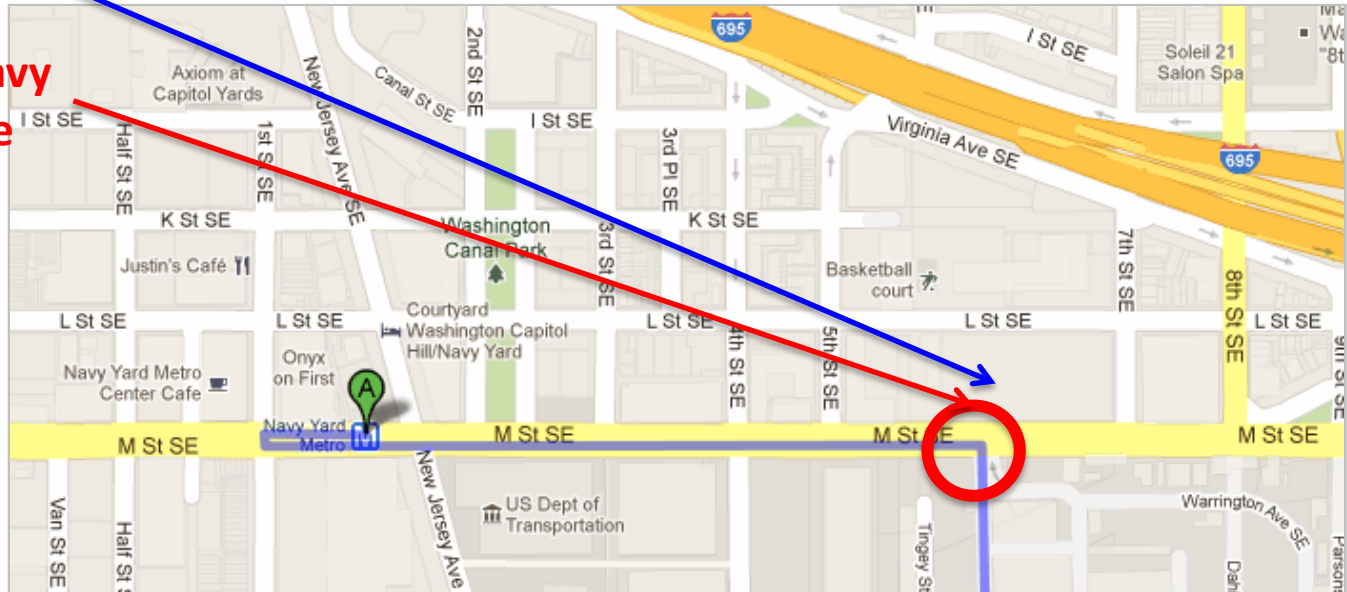

Parking Garage
\$10/day

Directions to USS Barry

Anacostia Riverwalk Trail, Washington, DC 20003 - (202) 433-3091
0.8 mi – about 3 mins

**Washington Navy
Yard Entrance**

A Navy Yard Metro Station

1. Head **west** on **M St SE** toward **1st St SE**

go 328 ft
total 328 ft

2. Make a U-turn at **1st St SE**
About 2 mins

go 0.4 mi
total 0.5 mi

3. Turn right onto **Isaac Hull Ave**
Restricted usage road
About 1 min

go 0.3 mi
total 0.8 mi

4. Turn right onto **Sicard St SE**
Restricted usage road

go 217 ft
total 0.8 mi

B USS Barry

Anacostia Riverwalk Trail, Washington, DC 20003 - (202) 433-3091