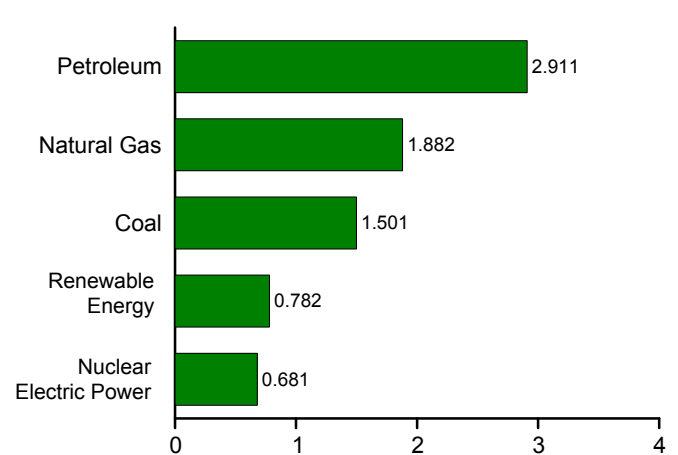

**Figure 1.3 Primary Energy Consumption**  
(Quadrillion Btu)

Total, 1973-2011

Total, Monthly

By Source,<sup>a</sup> 1973-2011

By Source,<sup>a</sup> Monthly

Total, January-June

By Source,<sup>a</sup> June 2012

<sup>a</sup> Small quantities of net imports of coal coke and electricity are not shown.  
Web Page: <http://www.eia.gov/totalenergy/data/monthly/#summary>.  
Source: Table 1.3.