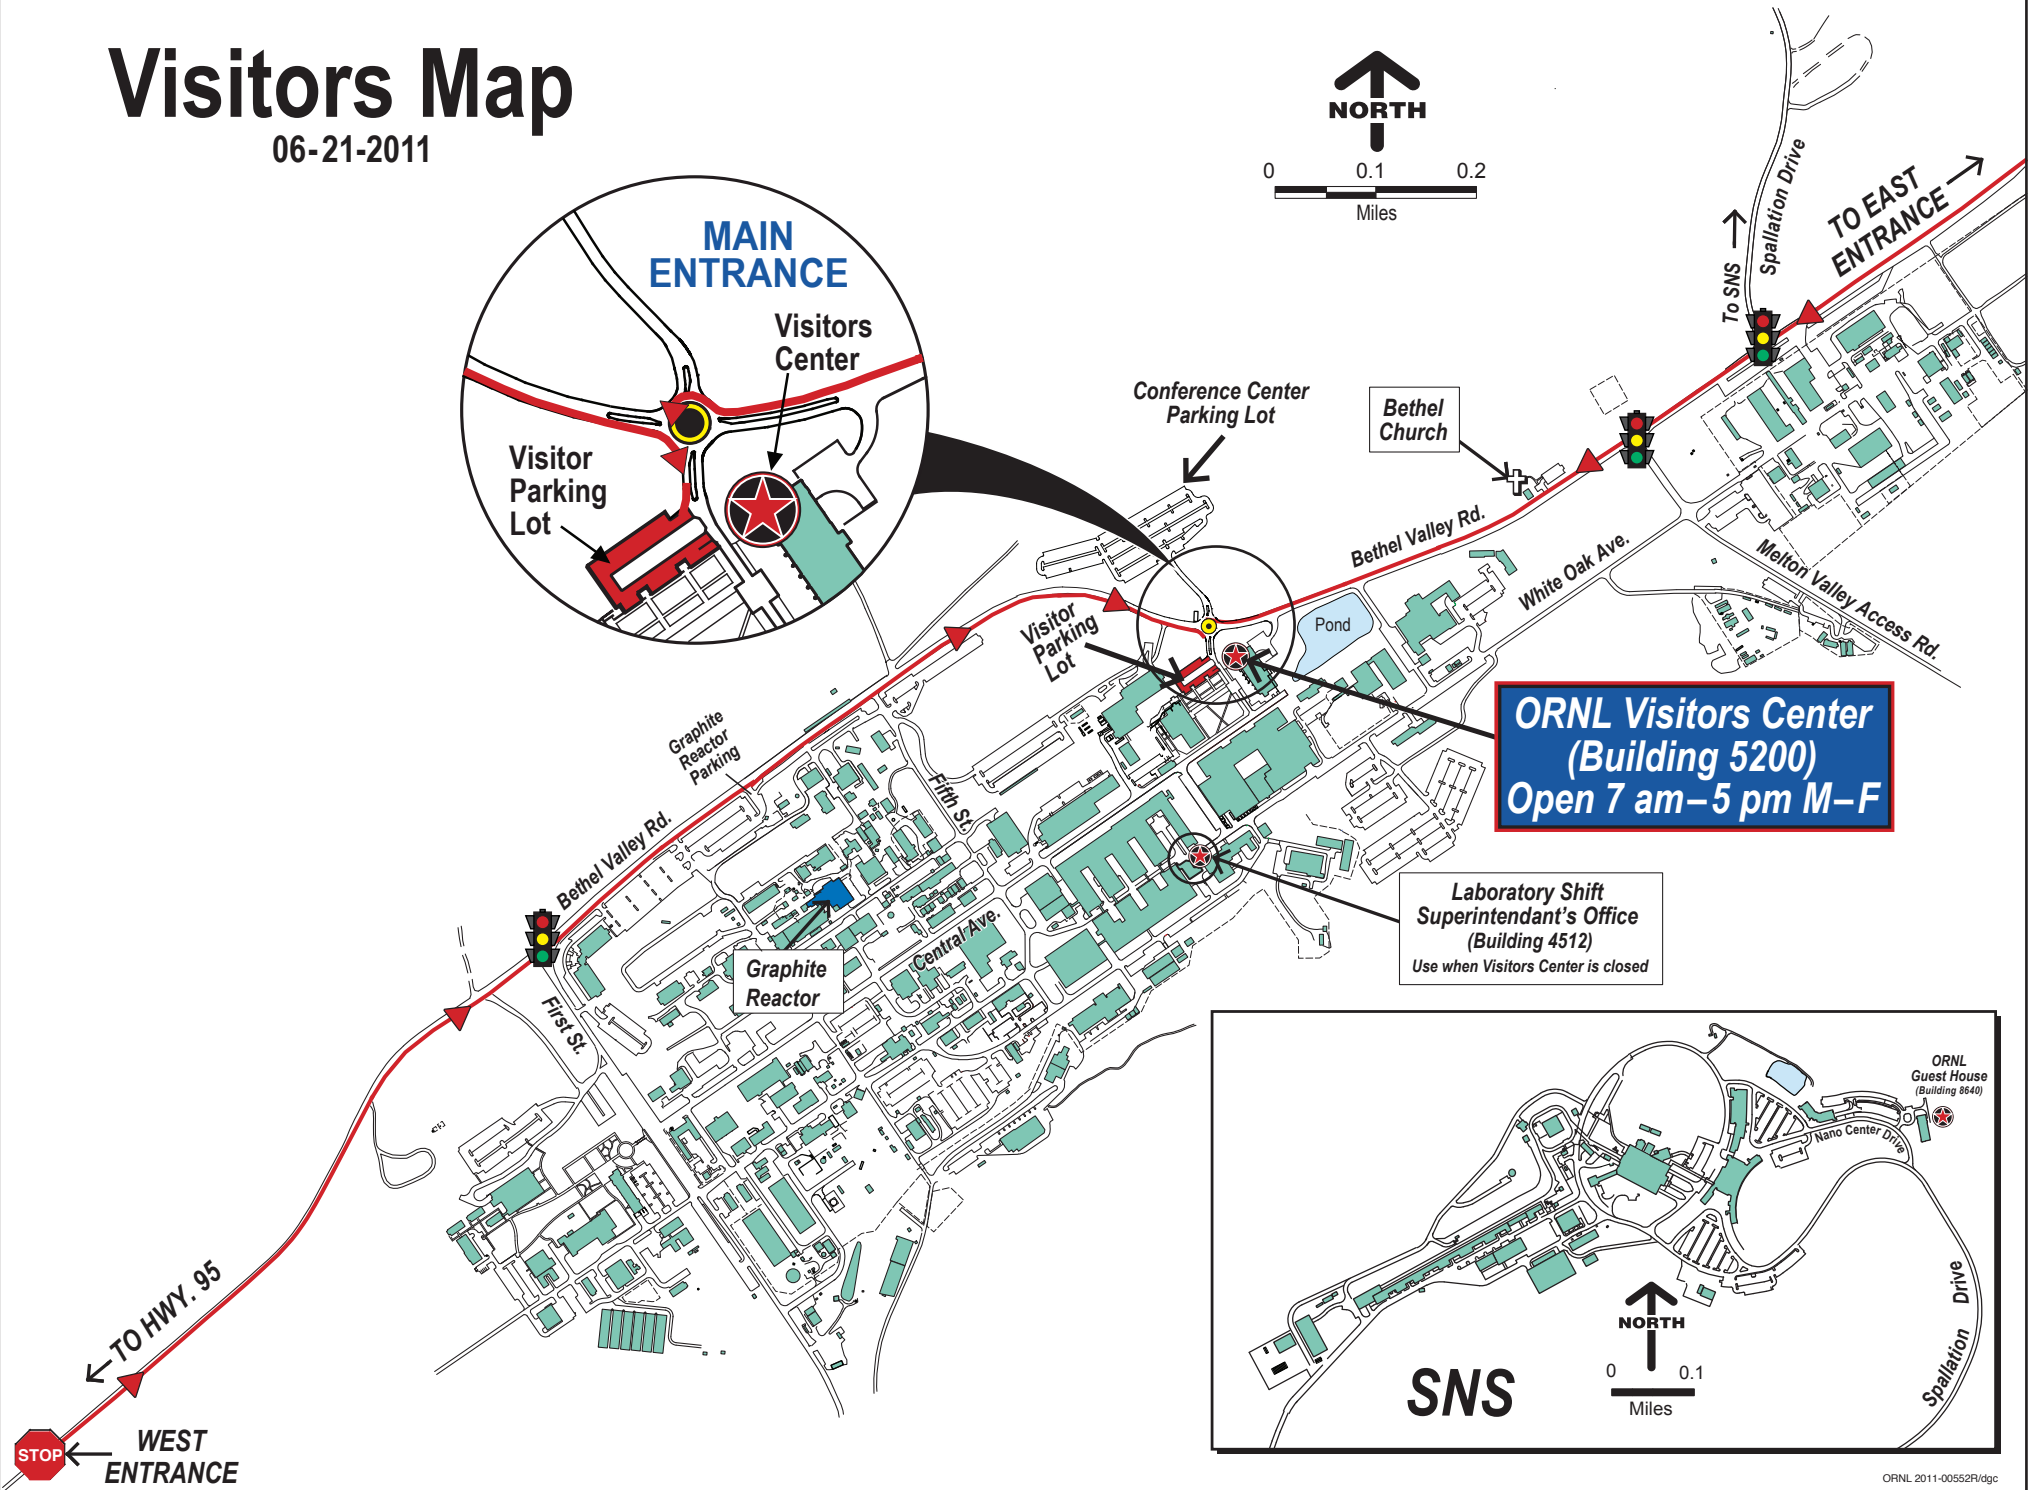

Visitors Map

06-21-2011

0 0.1 0.2
Miles

**ORNL Visitors Center
(Building 5200)
Open 7 am – 5 pm M–F**

**Laboratory Shift
Superintendent's Office
(Building 4512)**
Use when Visitors Center is closed