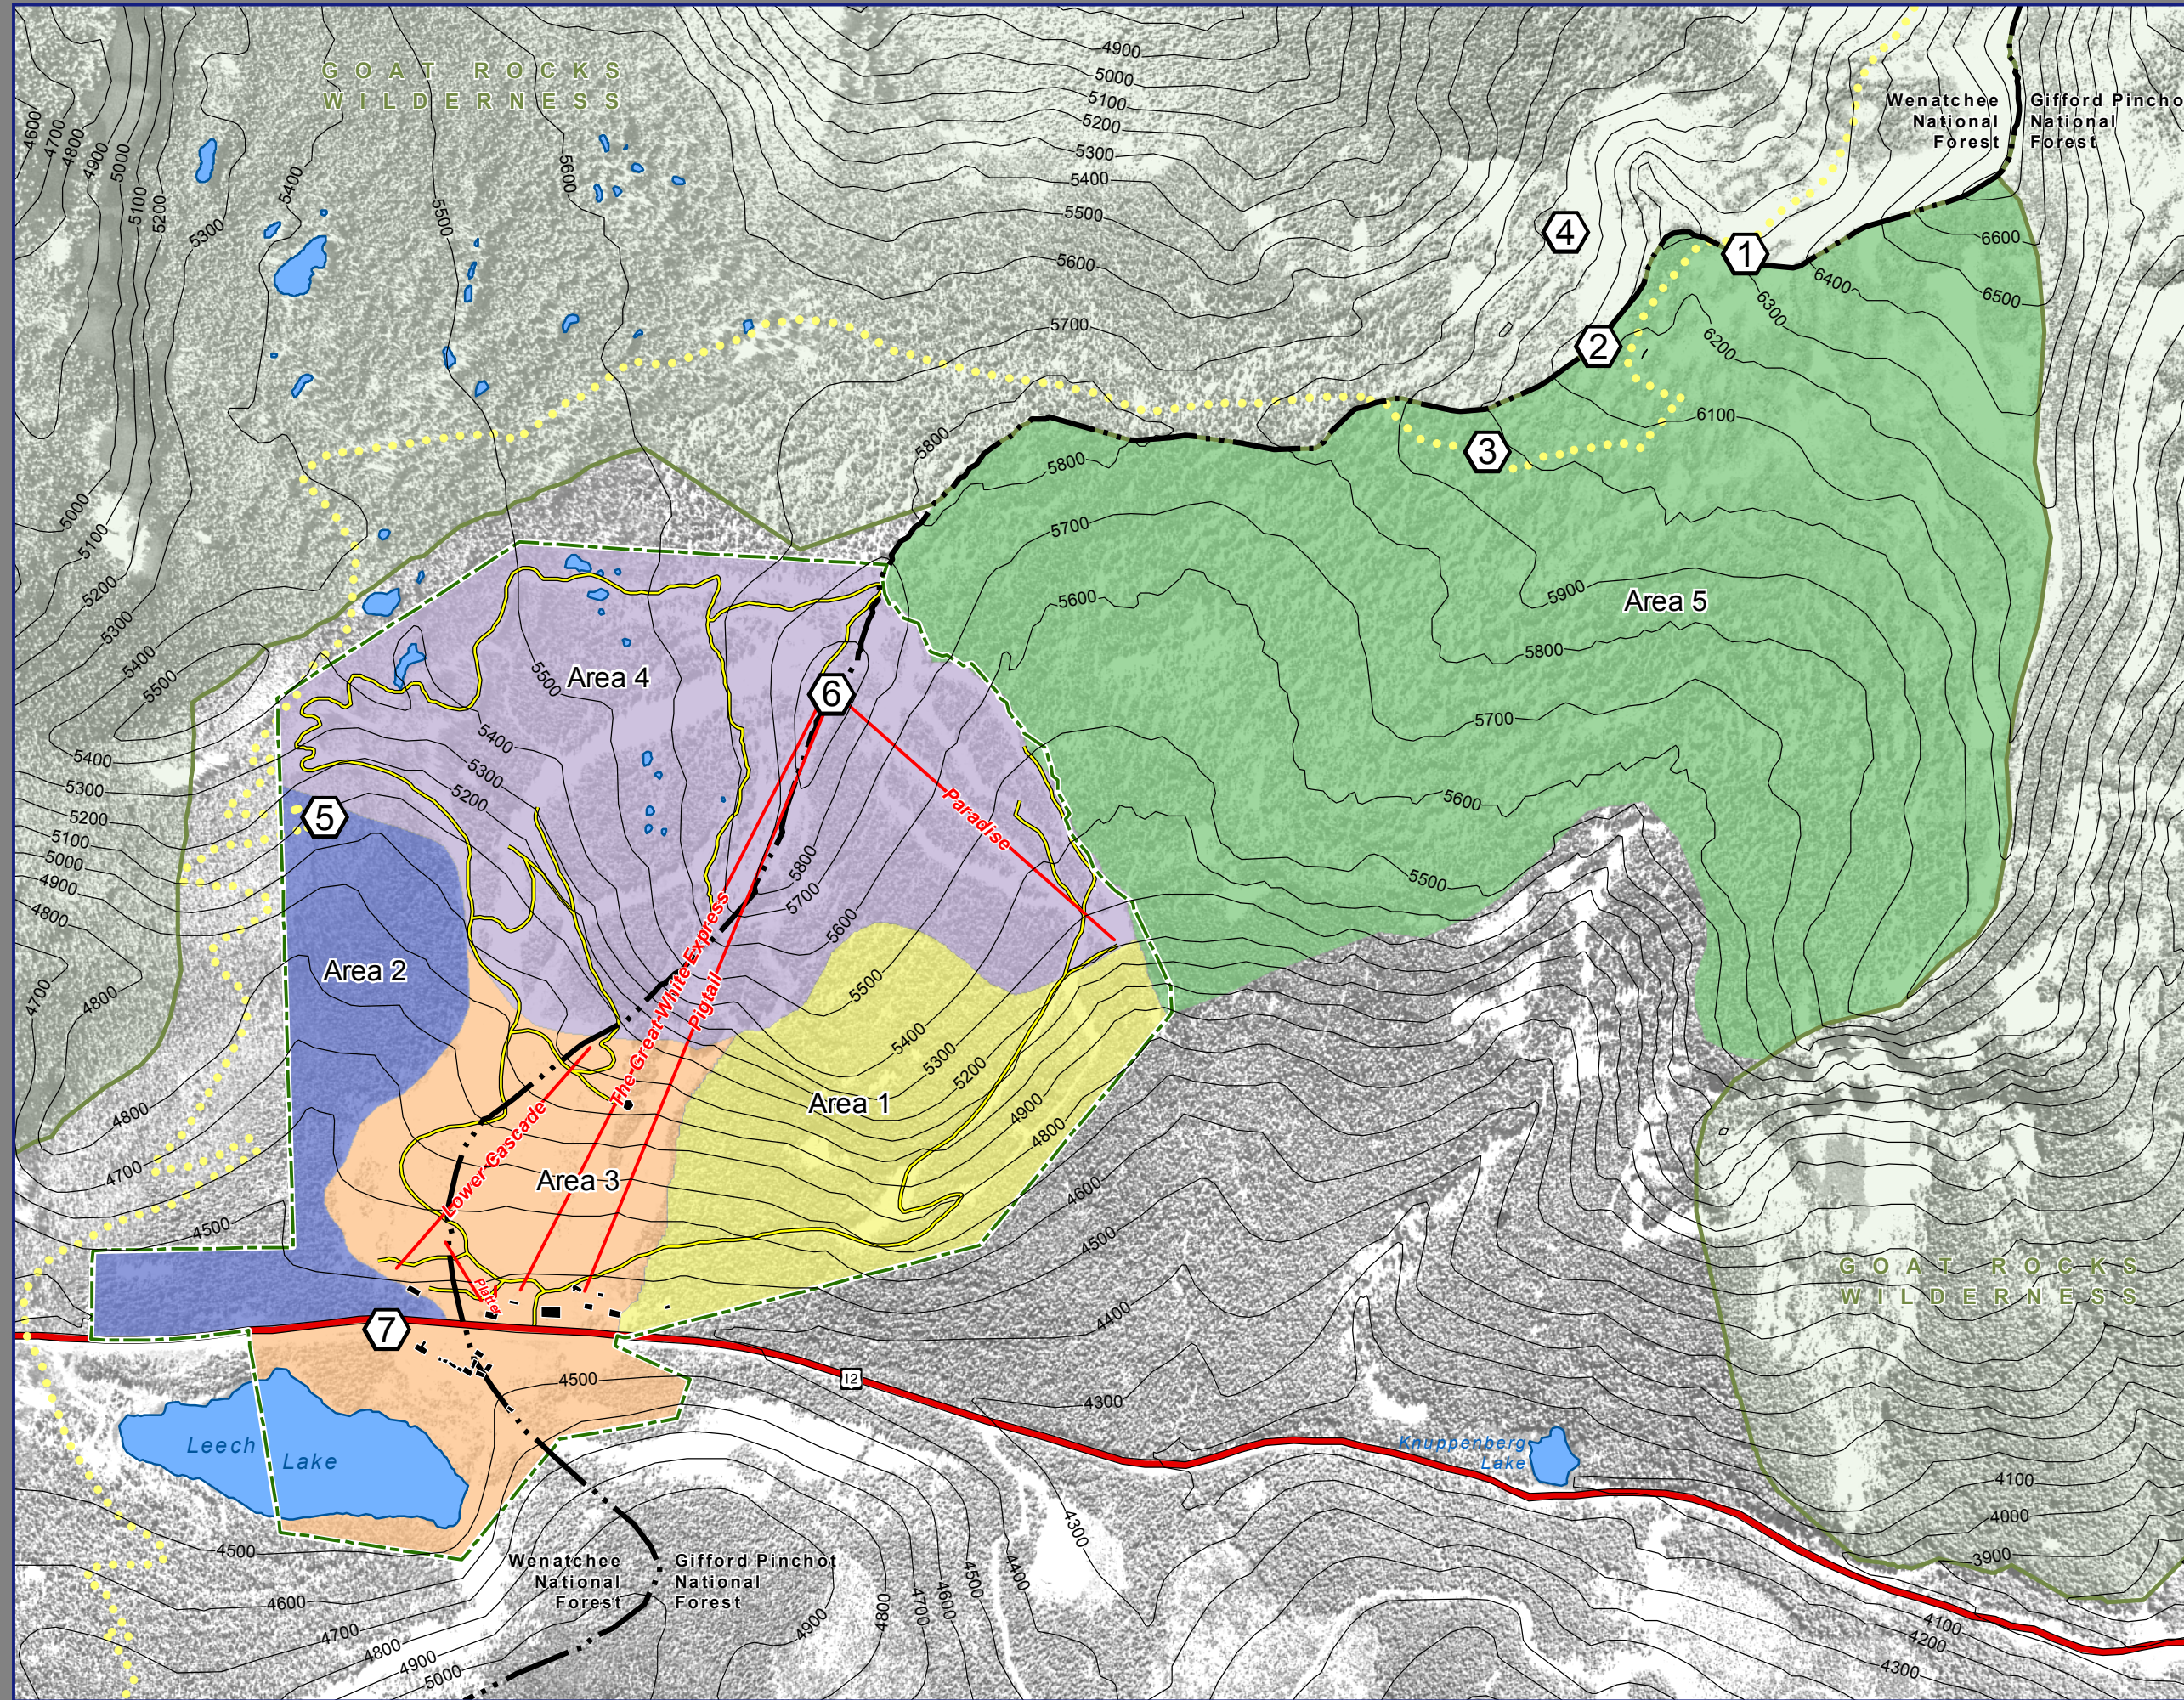

VISUAL RESOURCES No Action

LEGEND

① Viewpoints

Scenic Areas *

- Area 1
- Area 2
- Area 3
- Area 4
- Area 5

Base Data

- Existing Lifts
- Existing Buildings
- Pacific Crest National Scenic Trail
- Existing Roads
- Wilderness Areas
- National Forest Boundary
- Existing Special Use Permit Boundary

* Note: Refer to Section 3.15 Visual-Resources for more detailed information on each Scenic Area.

Created By: S.Drexler
 Contour Interval: 100 ft
 Scale: 1" = 1200 ft
 Date: April 2007
 Produced By: