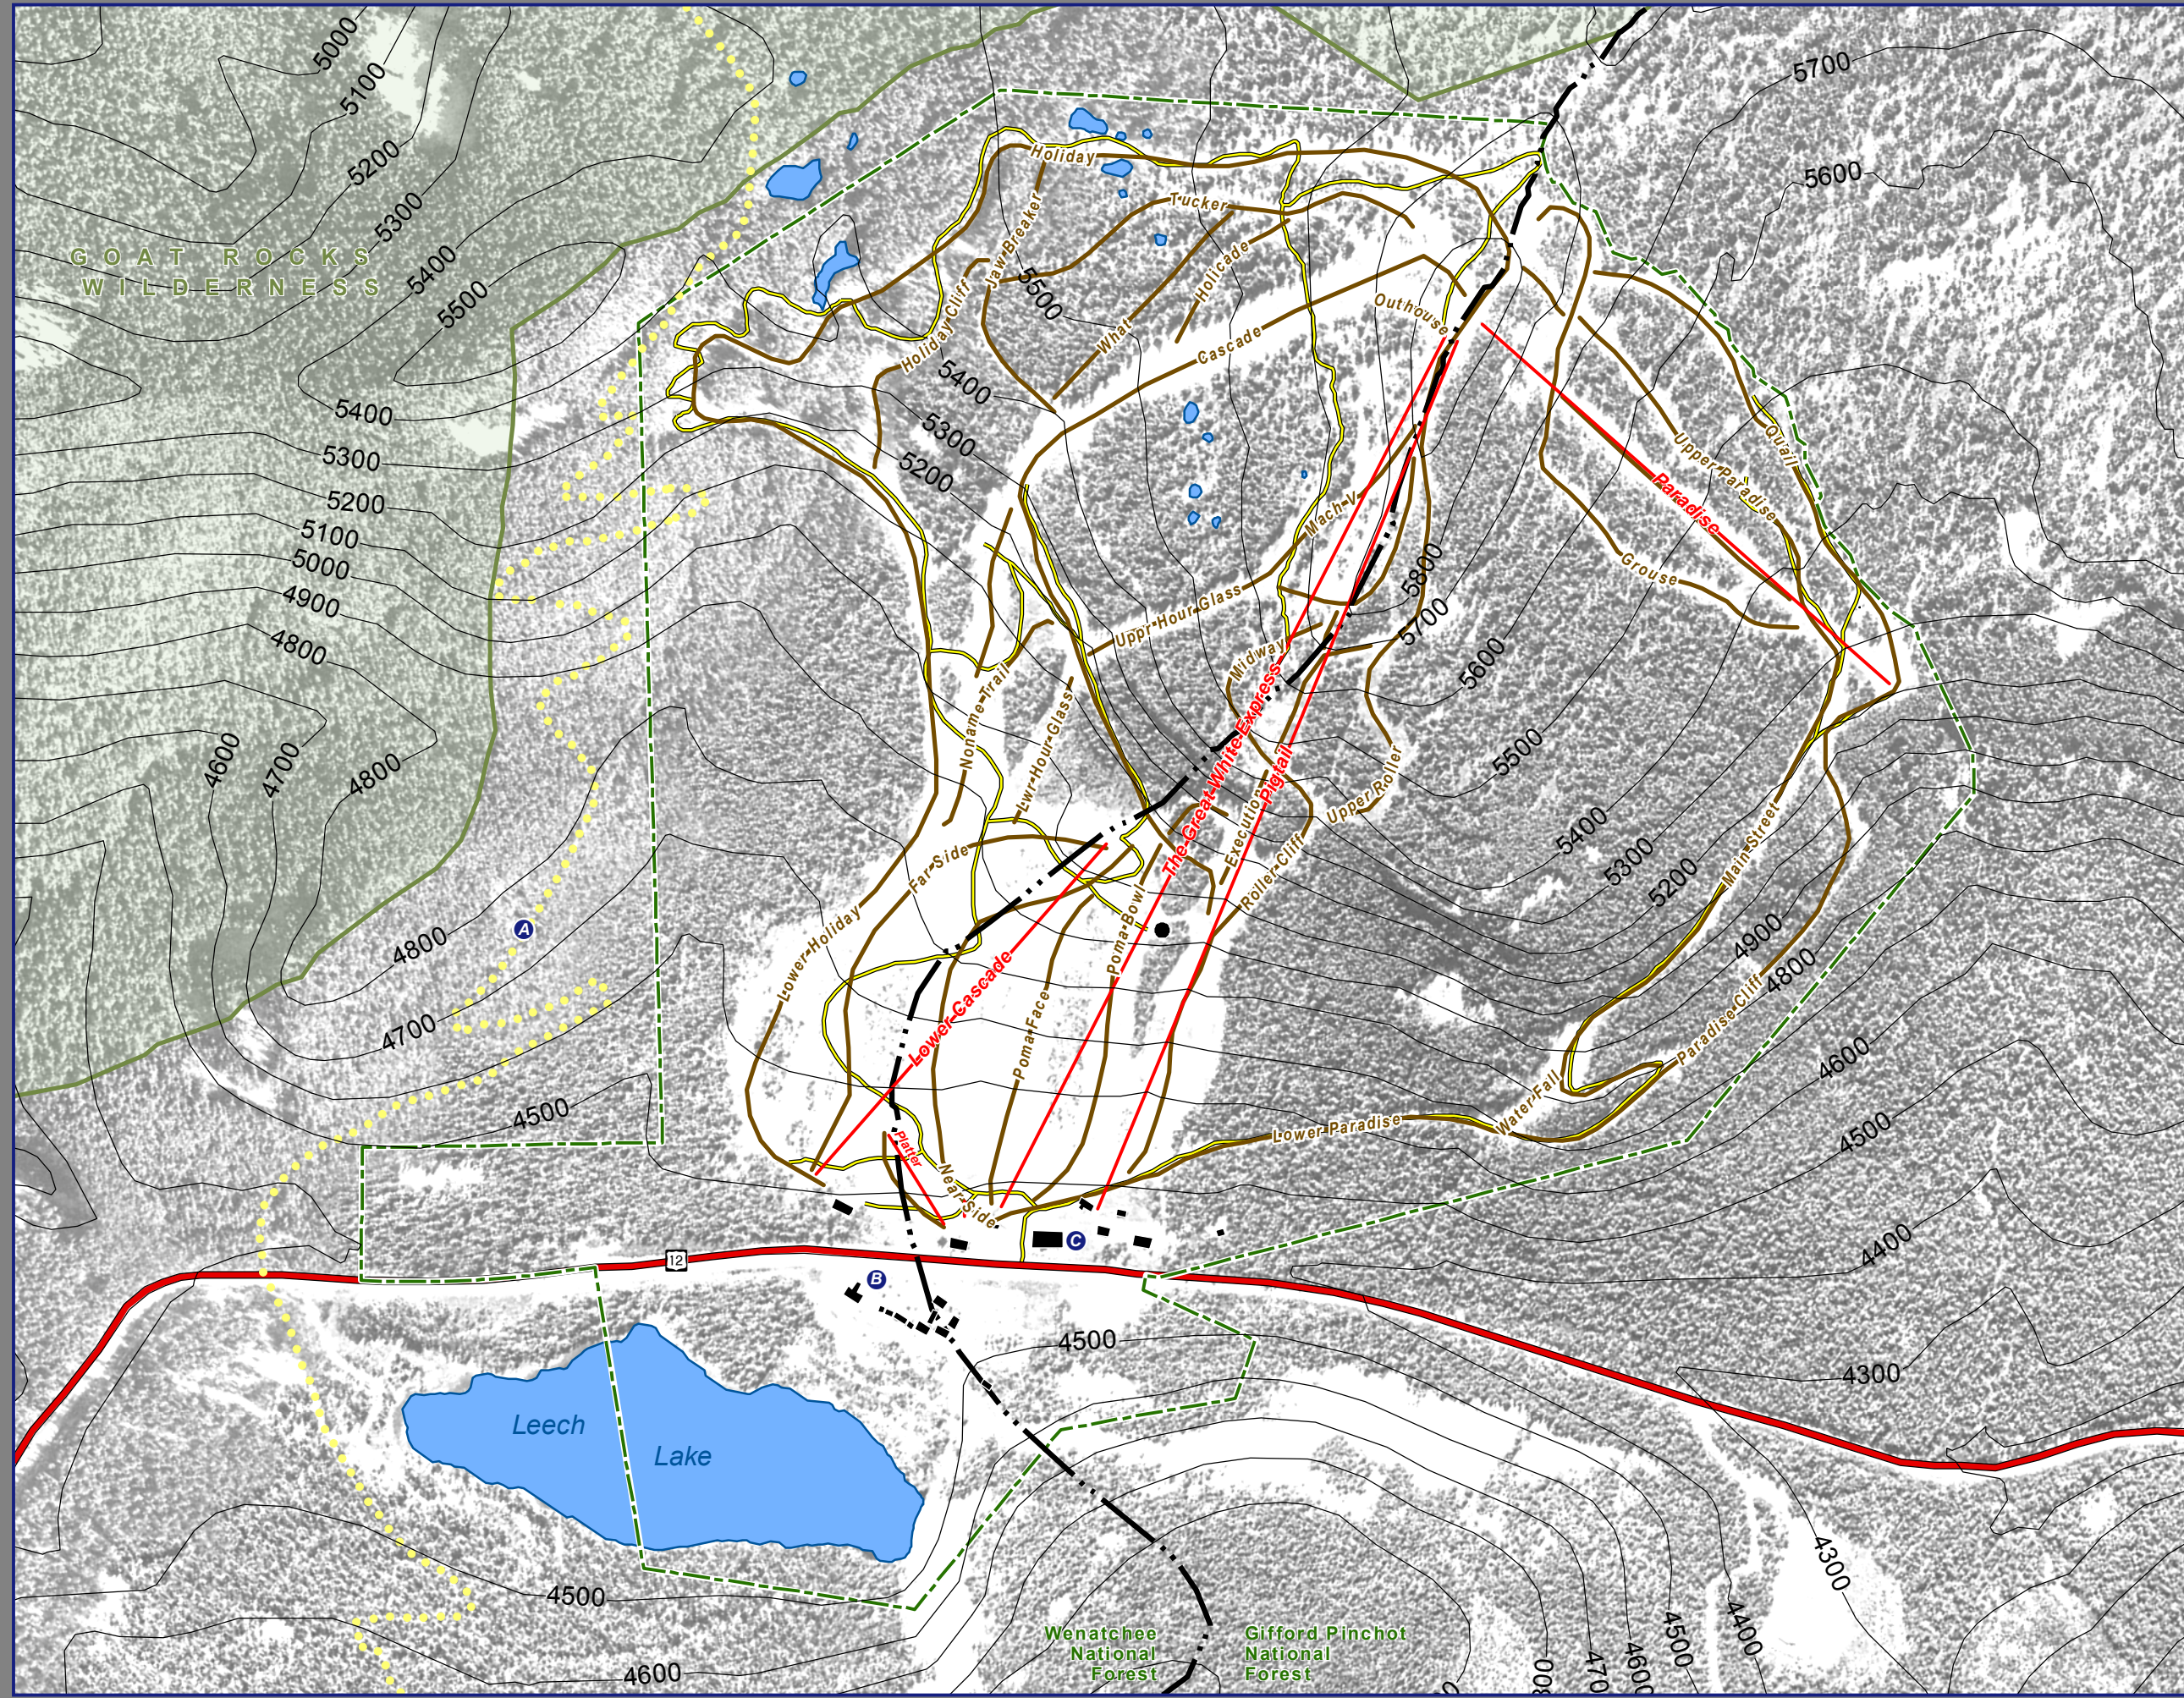

Existing Alpine Facilities

LEGEND

-  Existing Lifts
-  Pacific Crest National Scenic Trail
-  Ski Trail Centerline
-  Existing Buildings
-  Existing Roads
-  Wilderness Areas
-  National Forest Boundary
-  Existing Special Use Permit Boundary

- A** Pacific Crest N.S.T. Existing
- B** Village Inn, Store, Gas Station Existing
- C** Day Lodge Existing

Created By: S.Drexler
 Contour Interval: 100 ft
 Scale: 1" = 800 ft
 Date: April 2007
 Produced By: