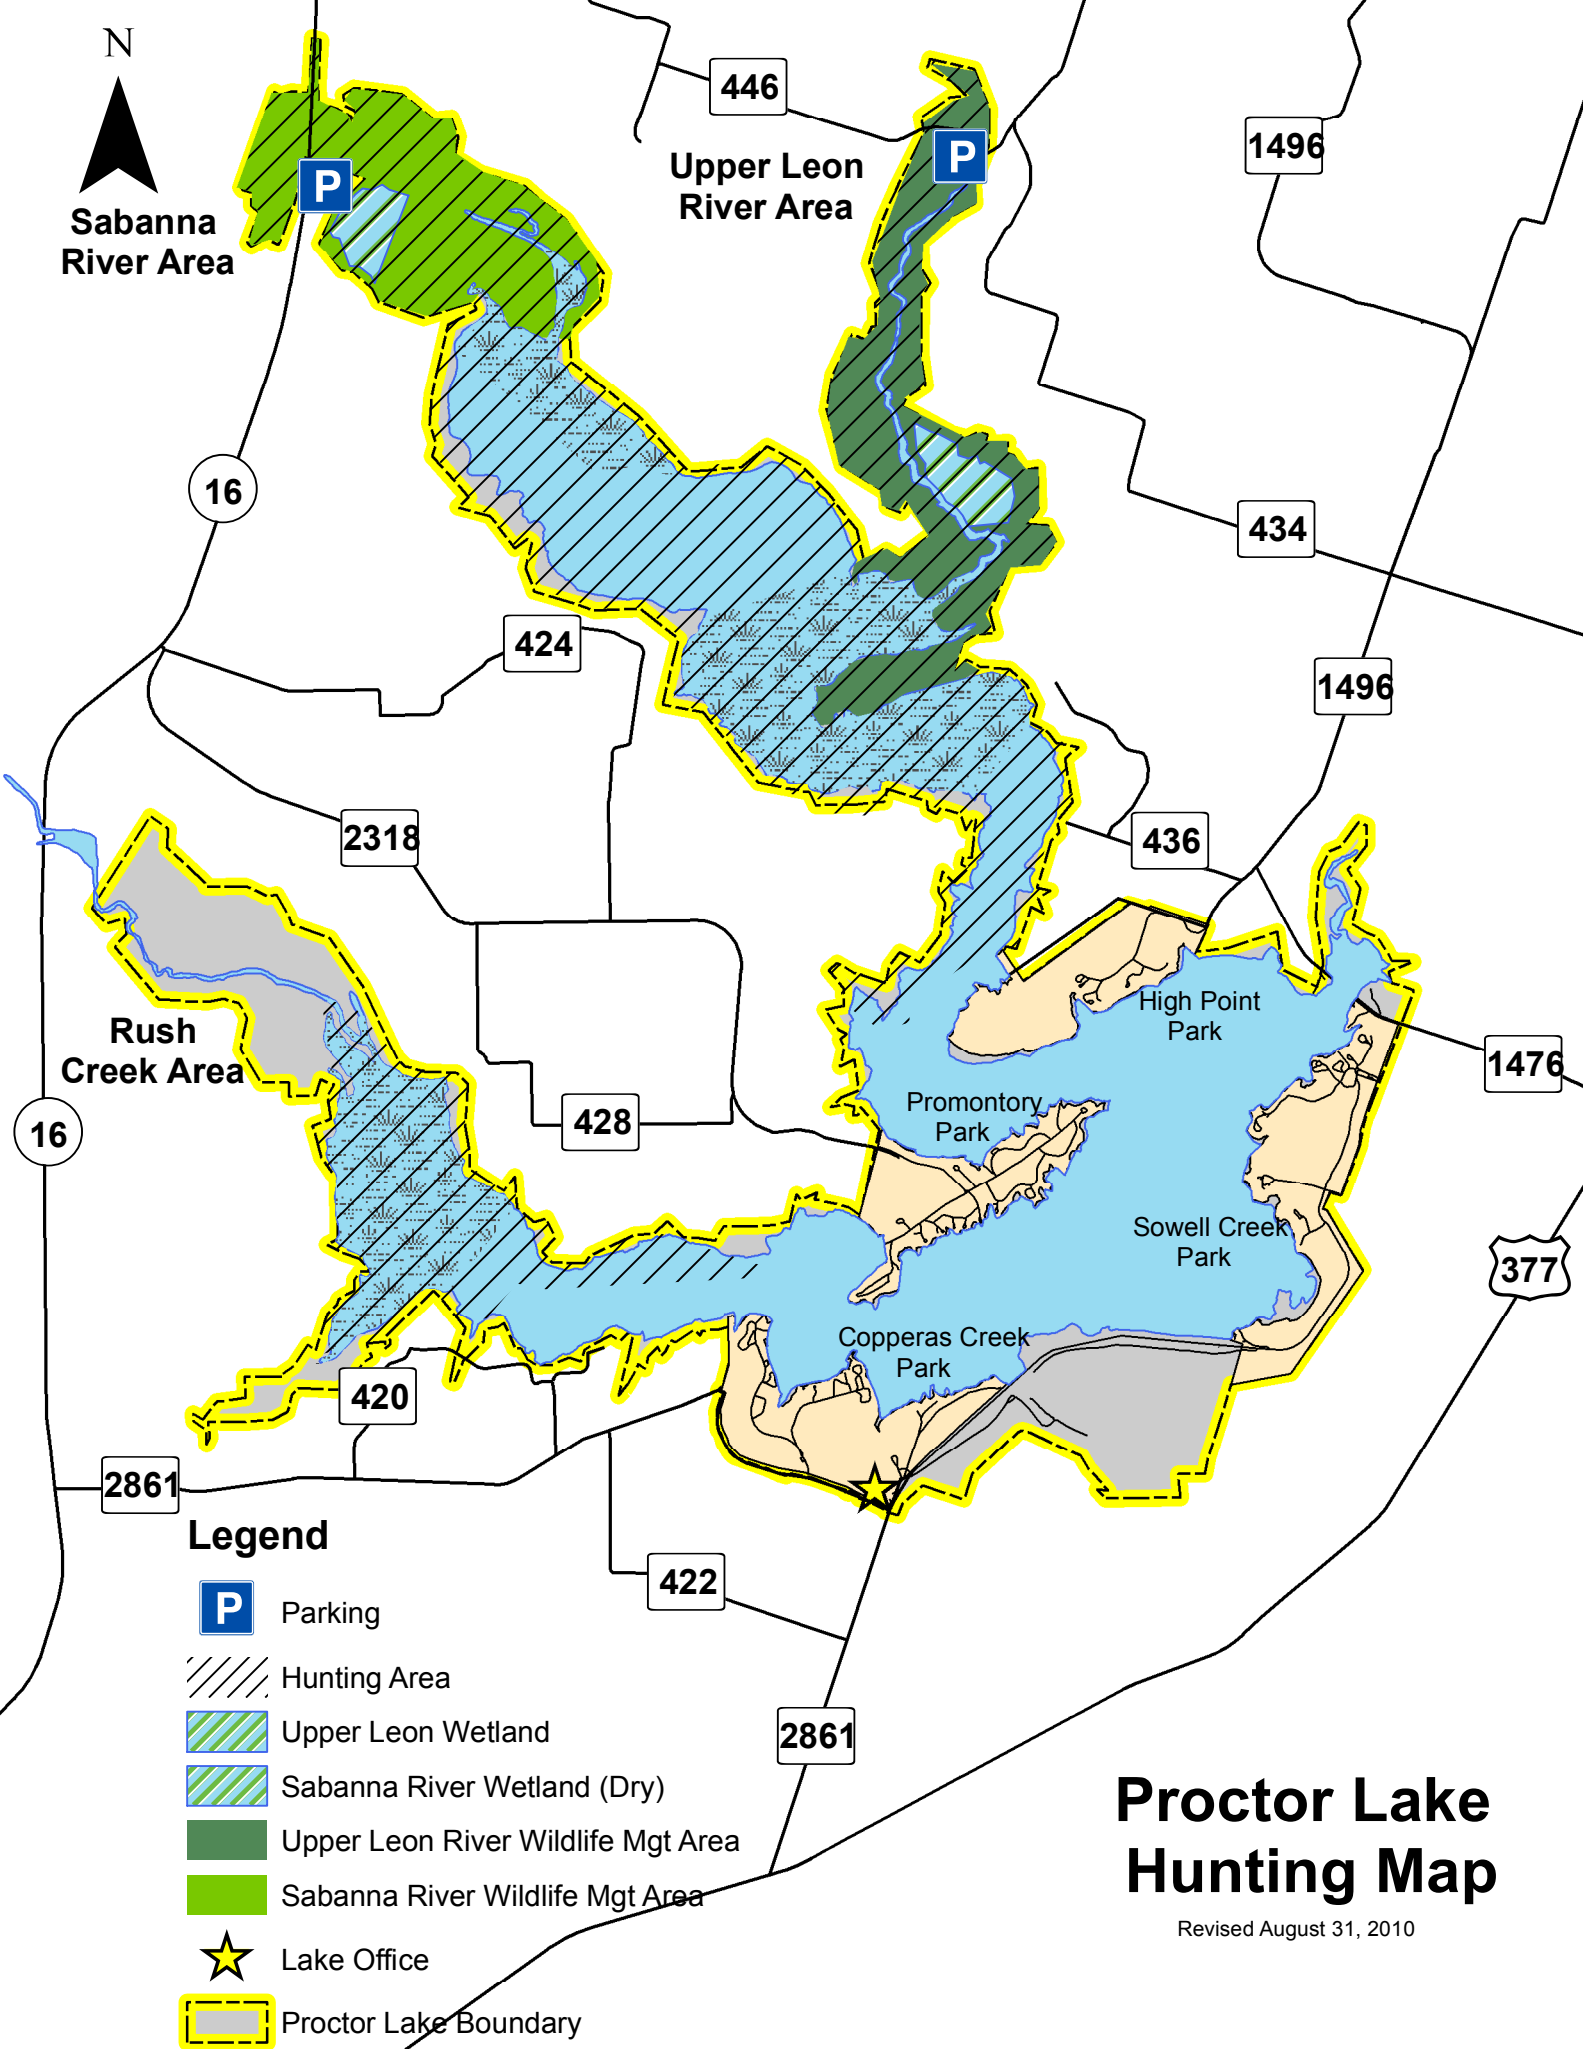

N

Sabanna River Area

Upper Leon River Area

Rush Creek Area

Proctor Lake Hunting Map

Revised August 31, 2010

Legend

-  Parking
-  Hunting Area
-  Upper Leon Wetland
-  Sabanna River Wetland (Dry)
-  Upper Leon River Wildlife Mgt Area
-  Sabanna River Wildlife Mgt Area
-  Lake Office
-  Proctor Lake Boundary

P

P

16

446

1496

434

424

1496

2318

436

1476

16

428

377

420

2861