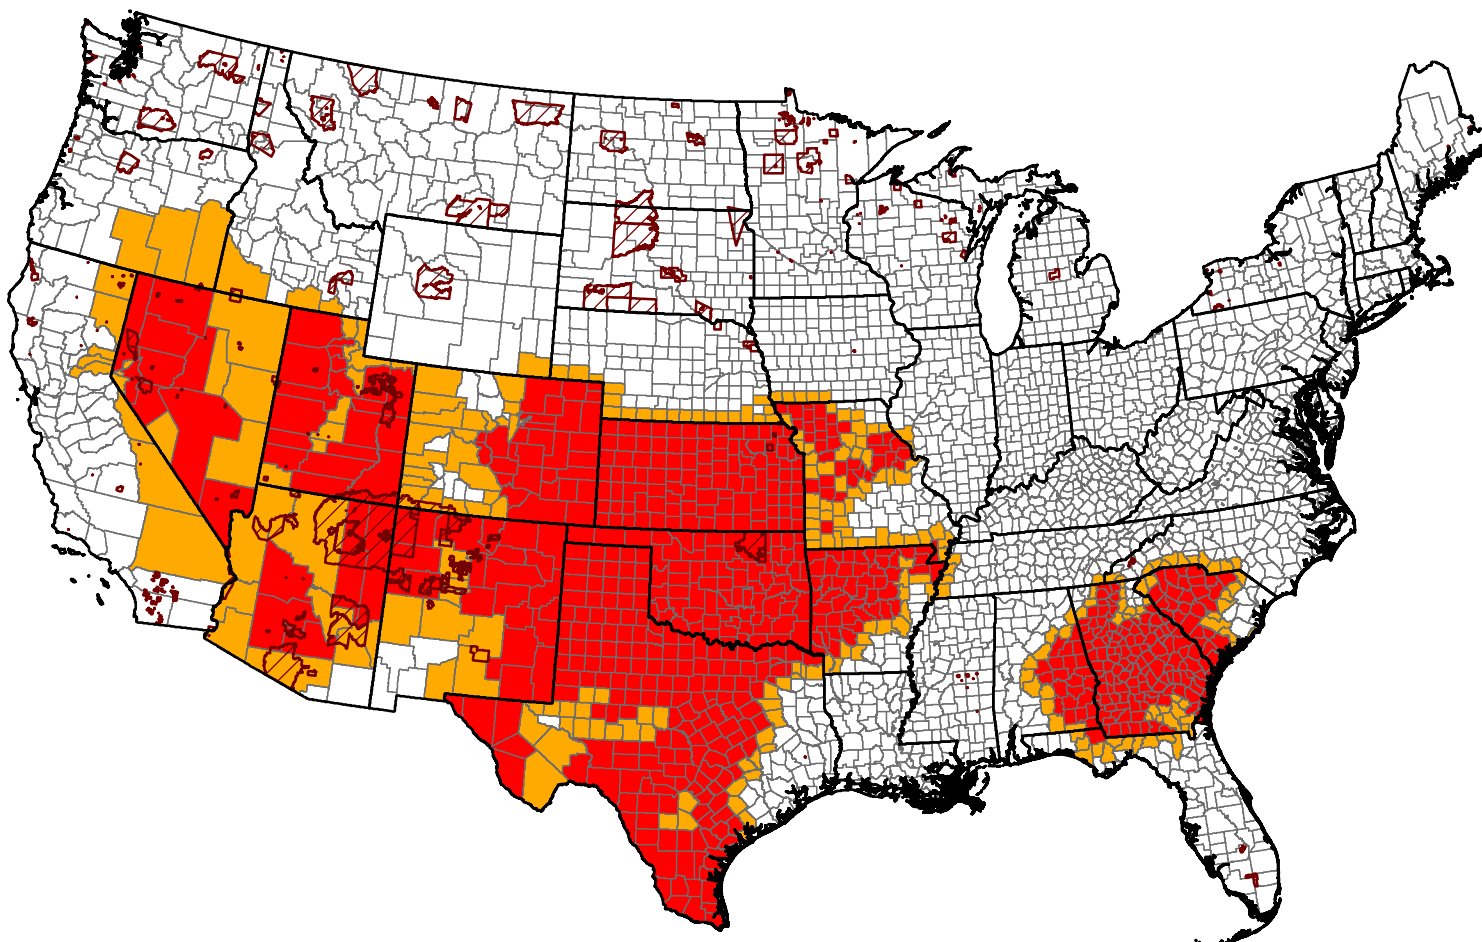

# 2013 Secretarial Drought Designations - All Drought

## Secretarial Drought Designations as of February 20, 2013

Disaster Incidents as of February 20, 2013

-  State Boundary
-  County Boundary
-  Tribal Lands
- February 20, 2013**
-  Primary Counties: 706
-  Contiguous Counties: 271

1:23,520,203

Alaska

1:58,102,399

Hawaii

1:19,740,053

Puerto Rico

1:5,592,808

USDA Farm Service Agency  
 Production, Emergencies and Compliance Division  
 Washington, D.C.  
 February 20, 2013