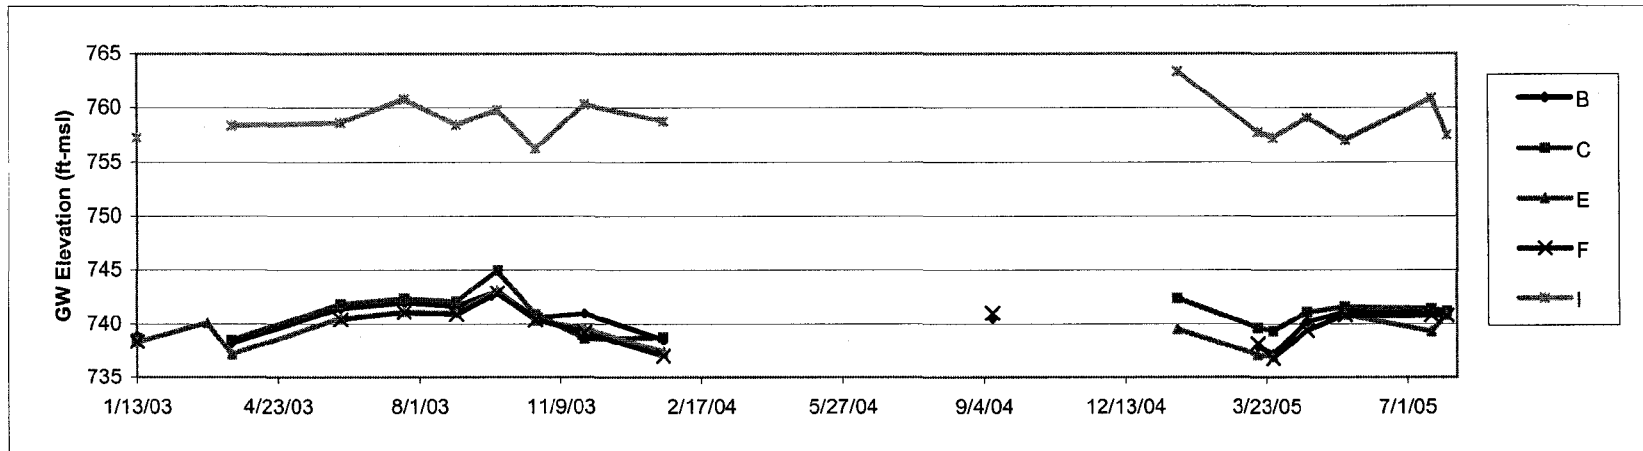

Piezometer	TOC Ele (ft-msl)	Depth Below TOC (ft)										
		1/13/03	3/4/03	3/21/03	6/6/03	7/21/03	8/27/03	9/25/03	10/22/03	11/26/03	1/21/04	9/10/04
B	746.12	7.25	--	7.92	4.69	4.16	4.48	3.15	5.56	5.18	7.60	5.62
C	763.84	25.19	--	25.36	22.02	21.50	21.79	18.93	22.94	25.22	25.11	--
E	767.53	29.23	27.45	30.37	27.01	26.41	26.53	24.44	27.23	27.98	30.16	--
F	752.75	14.40	--	--	12.35	11.70	11.90	9.91	12.39	13.53	15.75	11.75
I	789.61	32.35	--	31.28	31.03	28.85	31.23	29.84	33.40	29.35	30.88	--

Piezometer	TOC Ele (ft-msl)	GW Elevation (ft-msl)										
		1/13/03	3/4/03	3/21/03	6/6/03	7/21/03	8/27/03	9/25/03	10/22/03	11/26/03	1/21/04	9/10/04
B	746.12	738.87		738.20	741.43	741.96	741.64	742.97	740.56	740.94	738.52	740.50
C	763.84	738.65		738.48	741.82	742.34	742.05	744.91	740.90	738.62	738.73	
E	767.53	738.30	740.08	737.16	740.52	741.12	741.00	743.09	740.30	739.55	737.37	
F	752.75	738.35			740.40	741.05	740.85	742.84	740.36	739.22	737.00	741.00
I	789.61	757.26		758.33	758.58	760.76	758.38	759.77	756.21	760.26	758.73