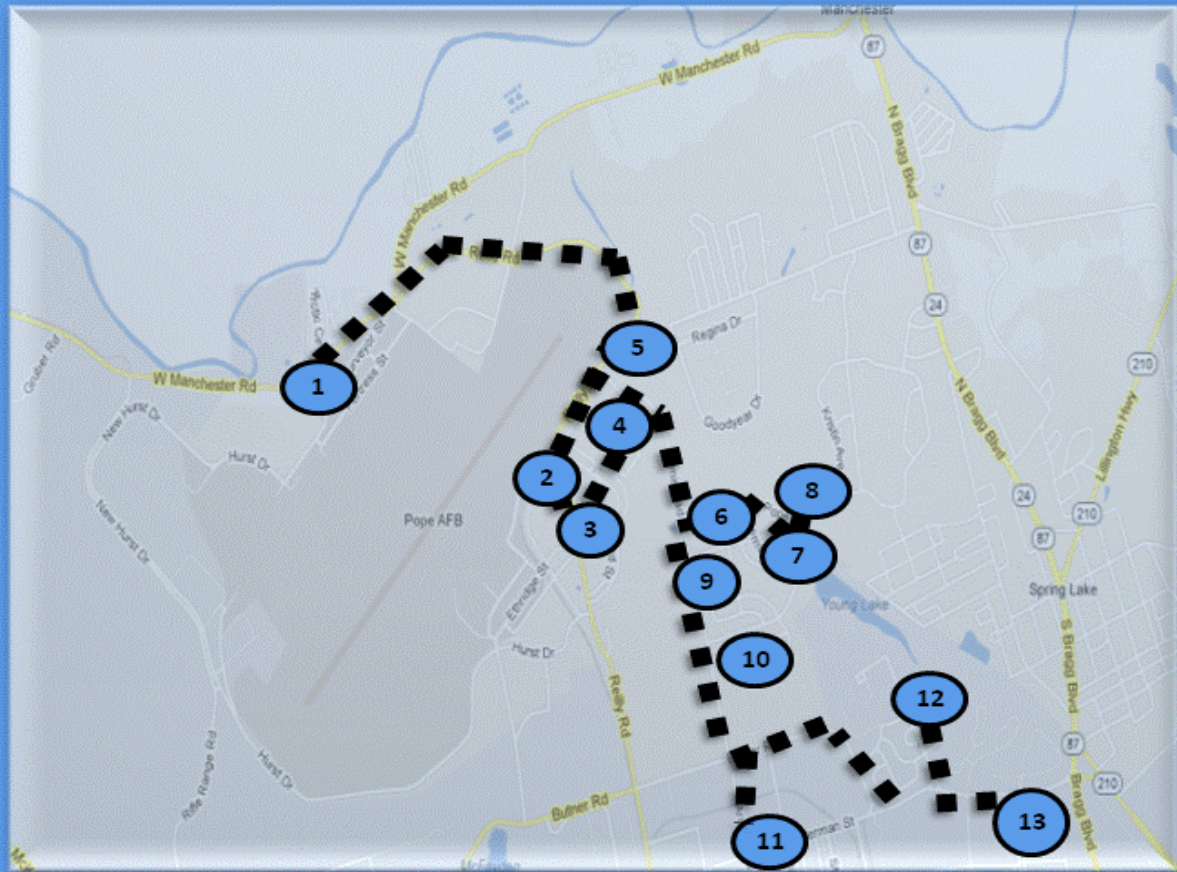

SATURDAY SERVICES Only												
440 Maint Group	Airman Community Center	Carolina Inn Lodging	Theater	Bowling Center	Mini Mall Shoppette	Woodland Heights	Woodland Heights	School Age Program	Hillcrest Heights	PMO Training Area	Bataan Housing	North Commissary Multi Modal Hub
Bldg 753	Bldg 285	Bldg 302	Bldg 372	Bldg 404	Bldg 415			Bldg 25				Bldg 8-5476A
Surveyor St./ Hurst Dr.	Reilly Rd.	Ethridge St.	Virgin St.	Armistead St.	Armistead St.	Circle at end of Pope Ave	Commando Ave/ Hercules	Armistead St.	Cargo Master St	Letterman/ Armistead St.	Circle at end of Seay	Butner & Bragg Blvd
Stop 1	Stop 2	Stop 3	Stop 4	Stop 5	Stop 6	Stop 7	Stop 8	Stop 9	Stop 10	Stop 11	Stop 12	Stop 13
1000	1010	1015	1025	1035	1040	1050	1055	1100	1105	1115	1125	1130
1300	1255	1245	1235	1225	1220	1210	1205	1200	1155	1145	1135	1130
1300	1310	1315	1325	1335	1340	1350	1355	1400	1405	1415	1425	1430
1600	1555	1545	1535	1525	1520	1510	1505	1500	1455	1445	1435	1430
1600	1610	1615	1625	1635	1640	1650	1655	1700	1705	1715	1725	1730
								1800	1755	1745	1735	1730

# Sky Blue Route (Pope Airfield)

Monday – Friday(A/B) : 1000 - 1800  
*(Shuttle B begins 30 minutes after Shuttle A)*  
 Saturday : 1000 - 1800  
 Sunday: 1000 - 1400

NO SERVICE ON FEDERAL HOLIDAYS

A: 1	440 Maint Group	
No Transfer		
A: 2	Airman Community Ctr	
No Transfer		
A: 3	Carolina Inn Lodging	
No Transfer		
A: 4	Theater	
No Transfer		
A: 5	Bowling Center	
No Transfer		
A: 6	Mini Mall Shoppette	
No Transfer		
A: 7	Woodland Heights	
No Transfer		
A: 8	Woodland Heights	
No Transfer		
A: 9	School Age Program	
No Transfer		
A: 10	Hillcrest Heights	
No Transfer		
A: 11	PMO Training Area	
No Transfer		
A: 12	Bataan Housing	
No Transfer		
A: 13	North Commissary Multi Modal Hub	
★ ★ ★		