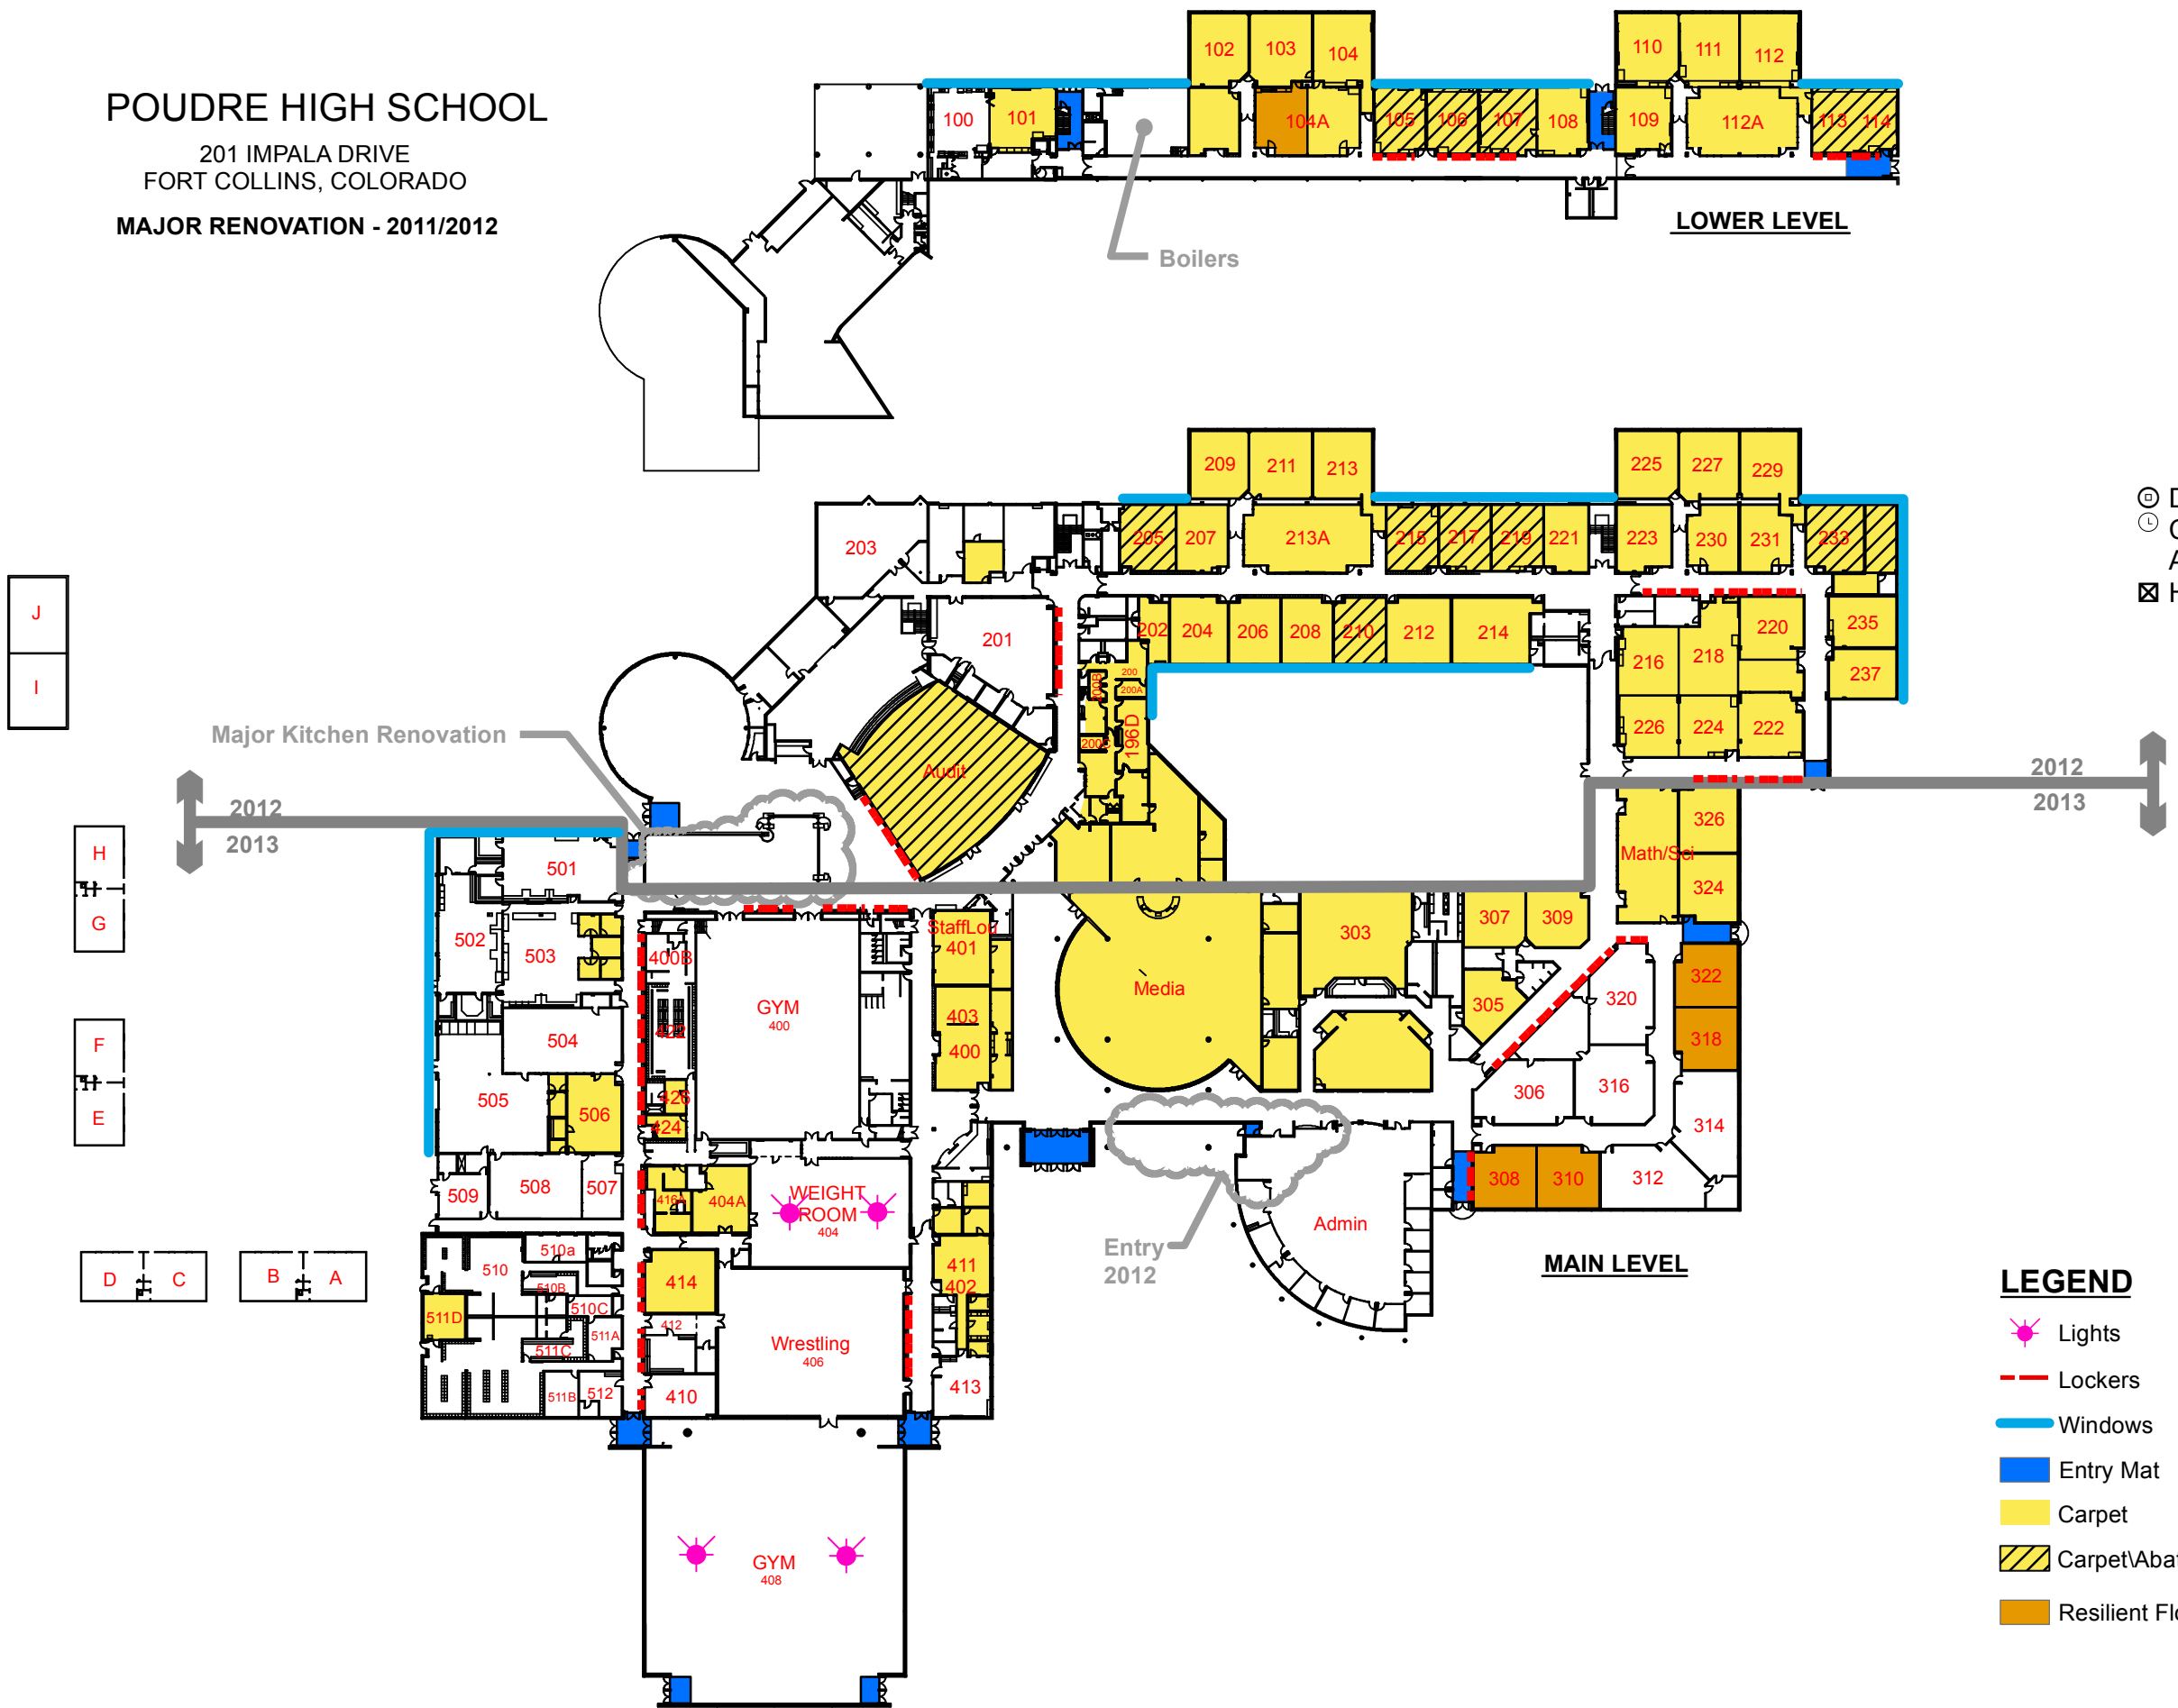

# POUDRE HIGH SCHOOL

201 IMPALA DRIVE  
FORT COLLINS, COLORADO

MAJOR RENOVATION - 2011/2012

### All Building

- ⊕ Doors - New/hardware
- ⌚ Clocks
- Auditorium seating replacment
- ⊠ HVAC - RTU/Controls

### LEGEND

- ⚡ Lights
- Lockers
- Windows
- Entry Mat
- Carpet
- ▨ Carpet/Abatement
- Resilient Flooring BBT, LNO, CT