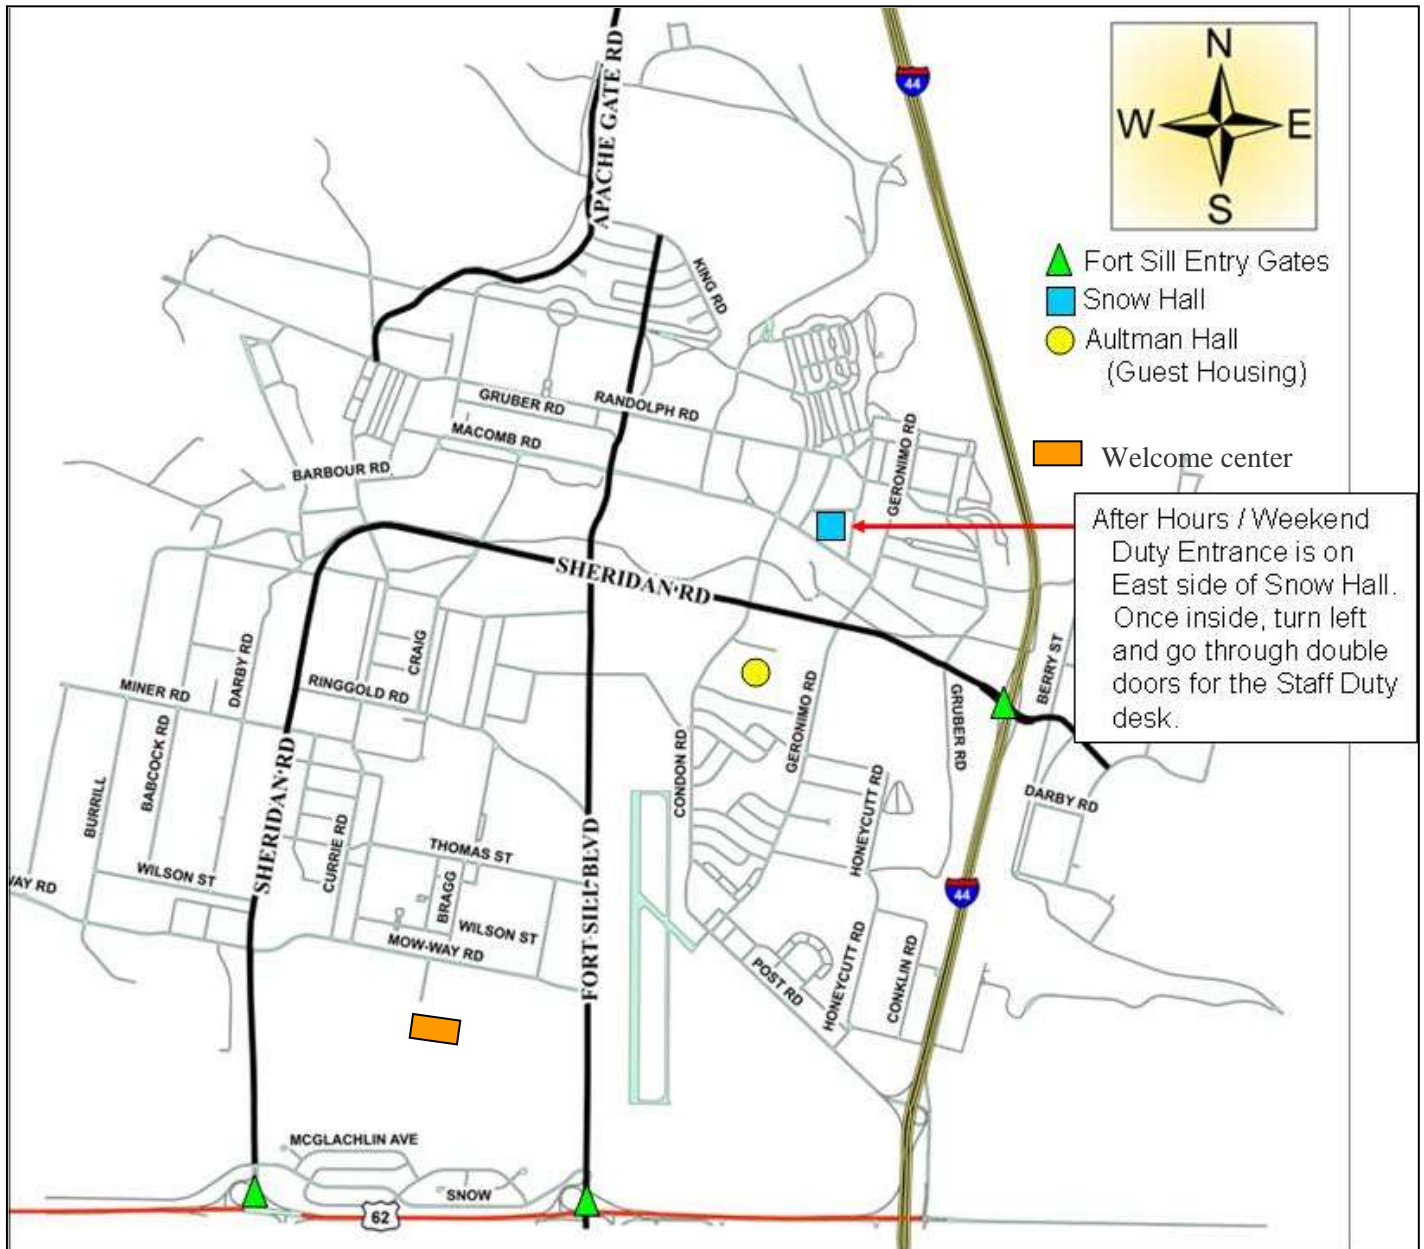

# Map of Fort Sill

During Normal Duty hours, Inprocess at the Welcome Center, BLDG 4700.