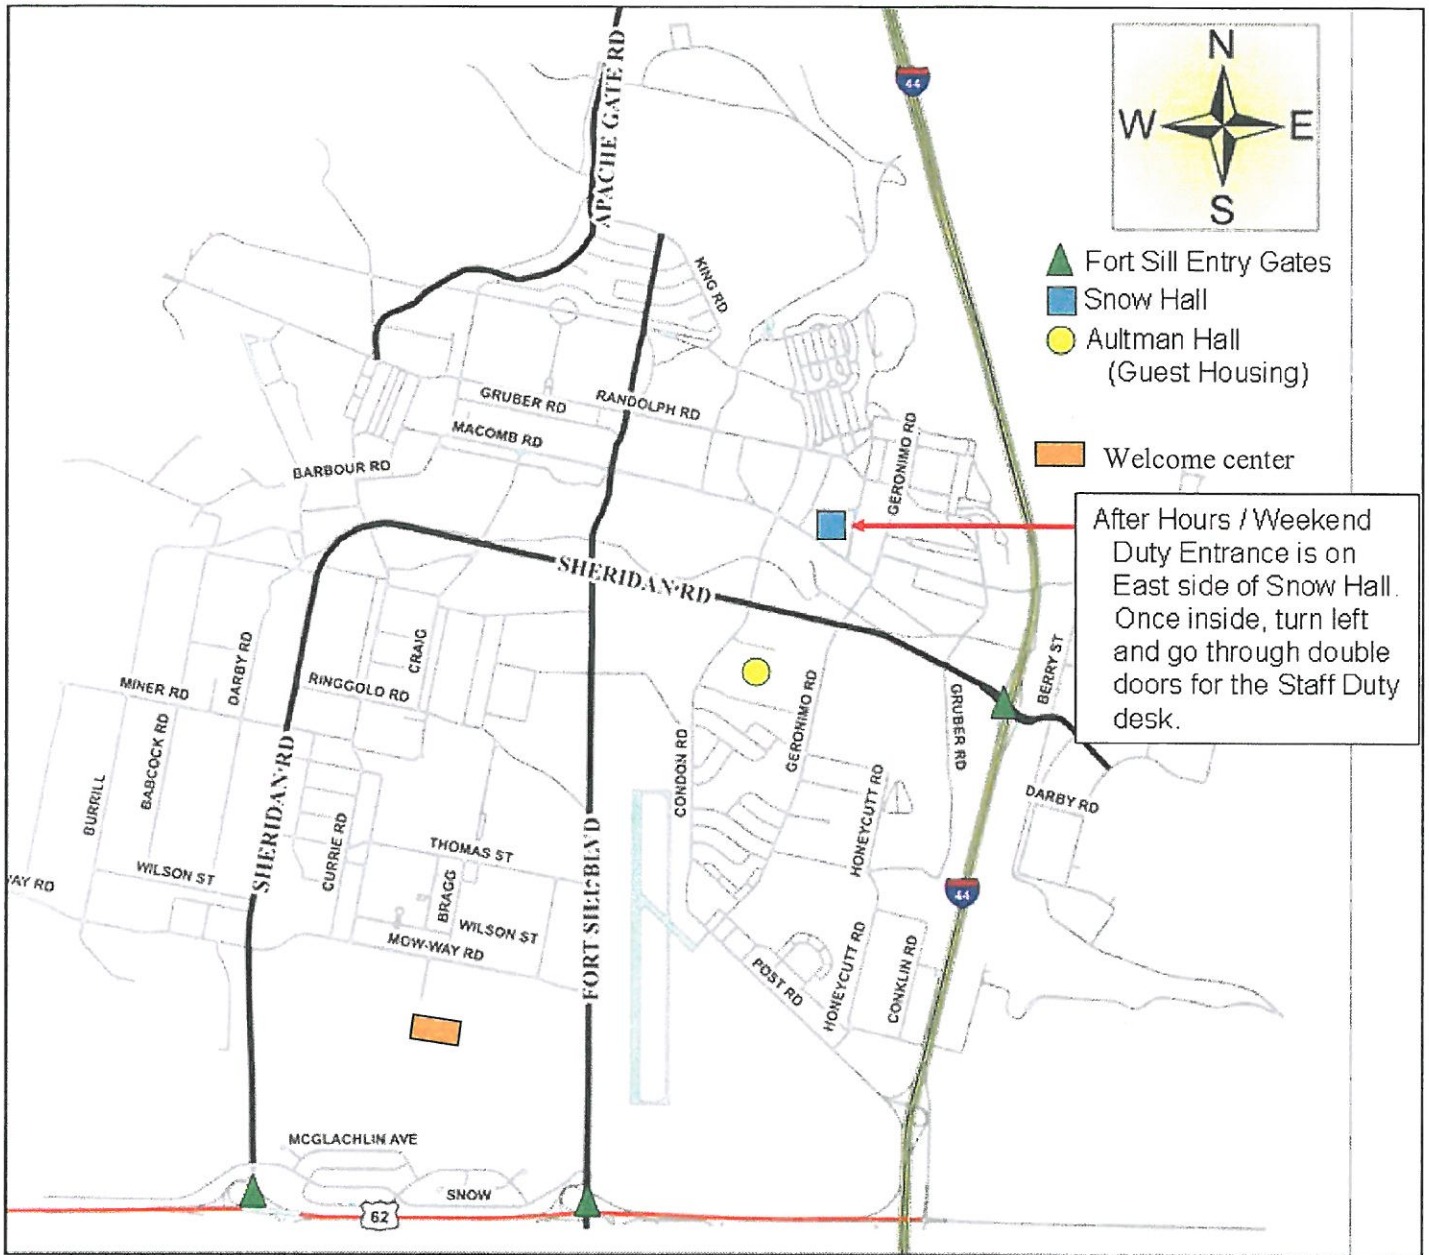

Map of Fort Sill

During Normal Duty hours, Inprocess at the Welcome Center, BLDG 4700.