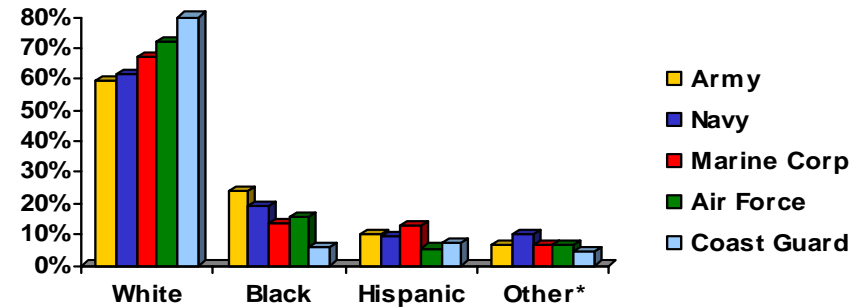

The following data are based on numbers provided by the Coast Guard to the Defense Manpower Data Center, and are valid as of September 15, 2003.

Active-Duty by Grade

	Number	Pct
Commissioned Officer	5,987	15.6%
Warrant	1,454	3.8%
Enlisted	30,948	80.6%

TOTAL ACTIVE - Race/Ethnicity and Gender

	Male	Female	Total
White	83.2%	77.5%	82.6%
Black	5.2%	9.4%	5.7%
Hispanic	7.1%	6.8%	7.1%
AI/AN*	1.9%	1.5%	1.9%
Other	2.5%	4.8%	2.7%
TOTAL	34,263	4,126	38,389

Commissioned Officer- Race/Ethnicity and Gender

	Male	Female	Total
White	86.2%	81.5%	85.5%
Black	4.4%	6.6%	4.7%
Hispanic	4.9%	5.6%	5.0%
AI/AN	1.2%	1.2%	1.2%
Other	3.2%	5.2%	3.5%
TOTAL	5,124	863	5,987

Warrant Officer – Race/Ethnicity and Gender

	Male	Female	Total
White	86.9%	78.4%	86.4%
Black	6.8%	13.6%	7.2%
Hispanic	3.6%	2.3%	3.5%
AI/AN	1.2%	2.3%	1.3%
Other	1.5%	3.4%	1.6%
TOTAL	1,366	88	1,454

Enlisted – Race/Ethnicity and Gender

	Male	Female	Total
White	82.5%	76.4%	81.9%
Black	5.3%	10.0%	5.8%
Hispanic	7.7%	7.3%	7.7%
AI/AN	2.1%	1.6%	2.1%
Other	2.4%	4.7%	2.6%
TOTAL	27,773	3,175	30,948

*AI/AN- American Indian/Alaskan Native

Comparison to other Active-Duty Services

* Includes AI/AN, AA/PI, and other, unknown

Then and Now in the Coast Guard

Racial/Ethnic Composition of Coast Guard, FY93 – FY03