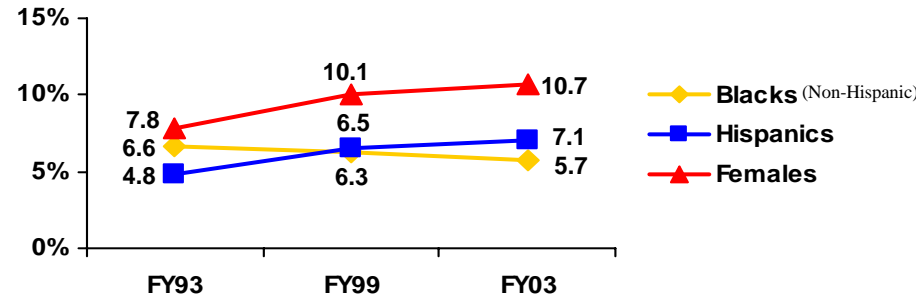

The following data are based on numbers provided by the Coast Guard to the Defense Manpower Data Center, and are valid as of September 15, 2003.

Active-Duty by Grade

	Number	Pct
Commissioned Officer	5,987	15.6%
Warrant	1,454	3.8%
Enlisted	30,948	80.6%

TOTAL ACTIVE - Race/Ethnicity and Gender

	Male	Female	Total
White	83.2%	77.5%	82.6%
Black	5.2%	9.4%	5.7%
Hispanic	7.1%	6.8%	7.1%
AI/AN*	1.9%	1.5%	1.9%
Other	2.5%	4.8%	2.7%
TOTAL	34,263	4,126	38,389

Commissioned Officer- Race/Ethnicity and Gender

	Male	Female	Total
White	86.2%	81.5%	85.5%
Black	4.4%	6.6%	4.7%
Hispanic	4.9%	5.6%	5.0%
AI/AN	1.2%	1.2%	1.2%
Other	3.2%	5.2%	3.5%
TOTAL	5,124	863	5,987

Warrant Officer – Race/Ethnicity and Gender

	Male	Female	Total
White	86.9%	78.4%	86.4%
Black	6.8%	13.6%	7.2%
Hispanic	3.6%	2.3%	3.5%
AI/AN	1.2%	2.3%	1.3%
Other	1.5%	3.4%	1.6%
TOTAL	1,366	88	1,454

Enlisted – Race/Ethnicity and Gender

	Male	Female	Total
White	82.5%	76.4%	81.9%
Black	5.3%	10.0%	5.8%
Hispanic	7.7%	7.3%	7.7%
AI/AN	2.1%	1.6%	2.1%
Other	2.4%	4.7%	2.6%
TOTAL	27,773	3,175	30,948

*AI/AN- American Indian/Alaskan Native

Comparison to other Active-Duty Services

* Includes AI/AN, AA/PI, and other, unknown

Then and Now in the Coast Guard

Racial/Ethnic Composition of Coast Guard, FY93 – FY03

Women in the Uniformed Services, FY93 & FY03