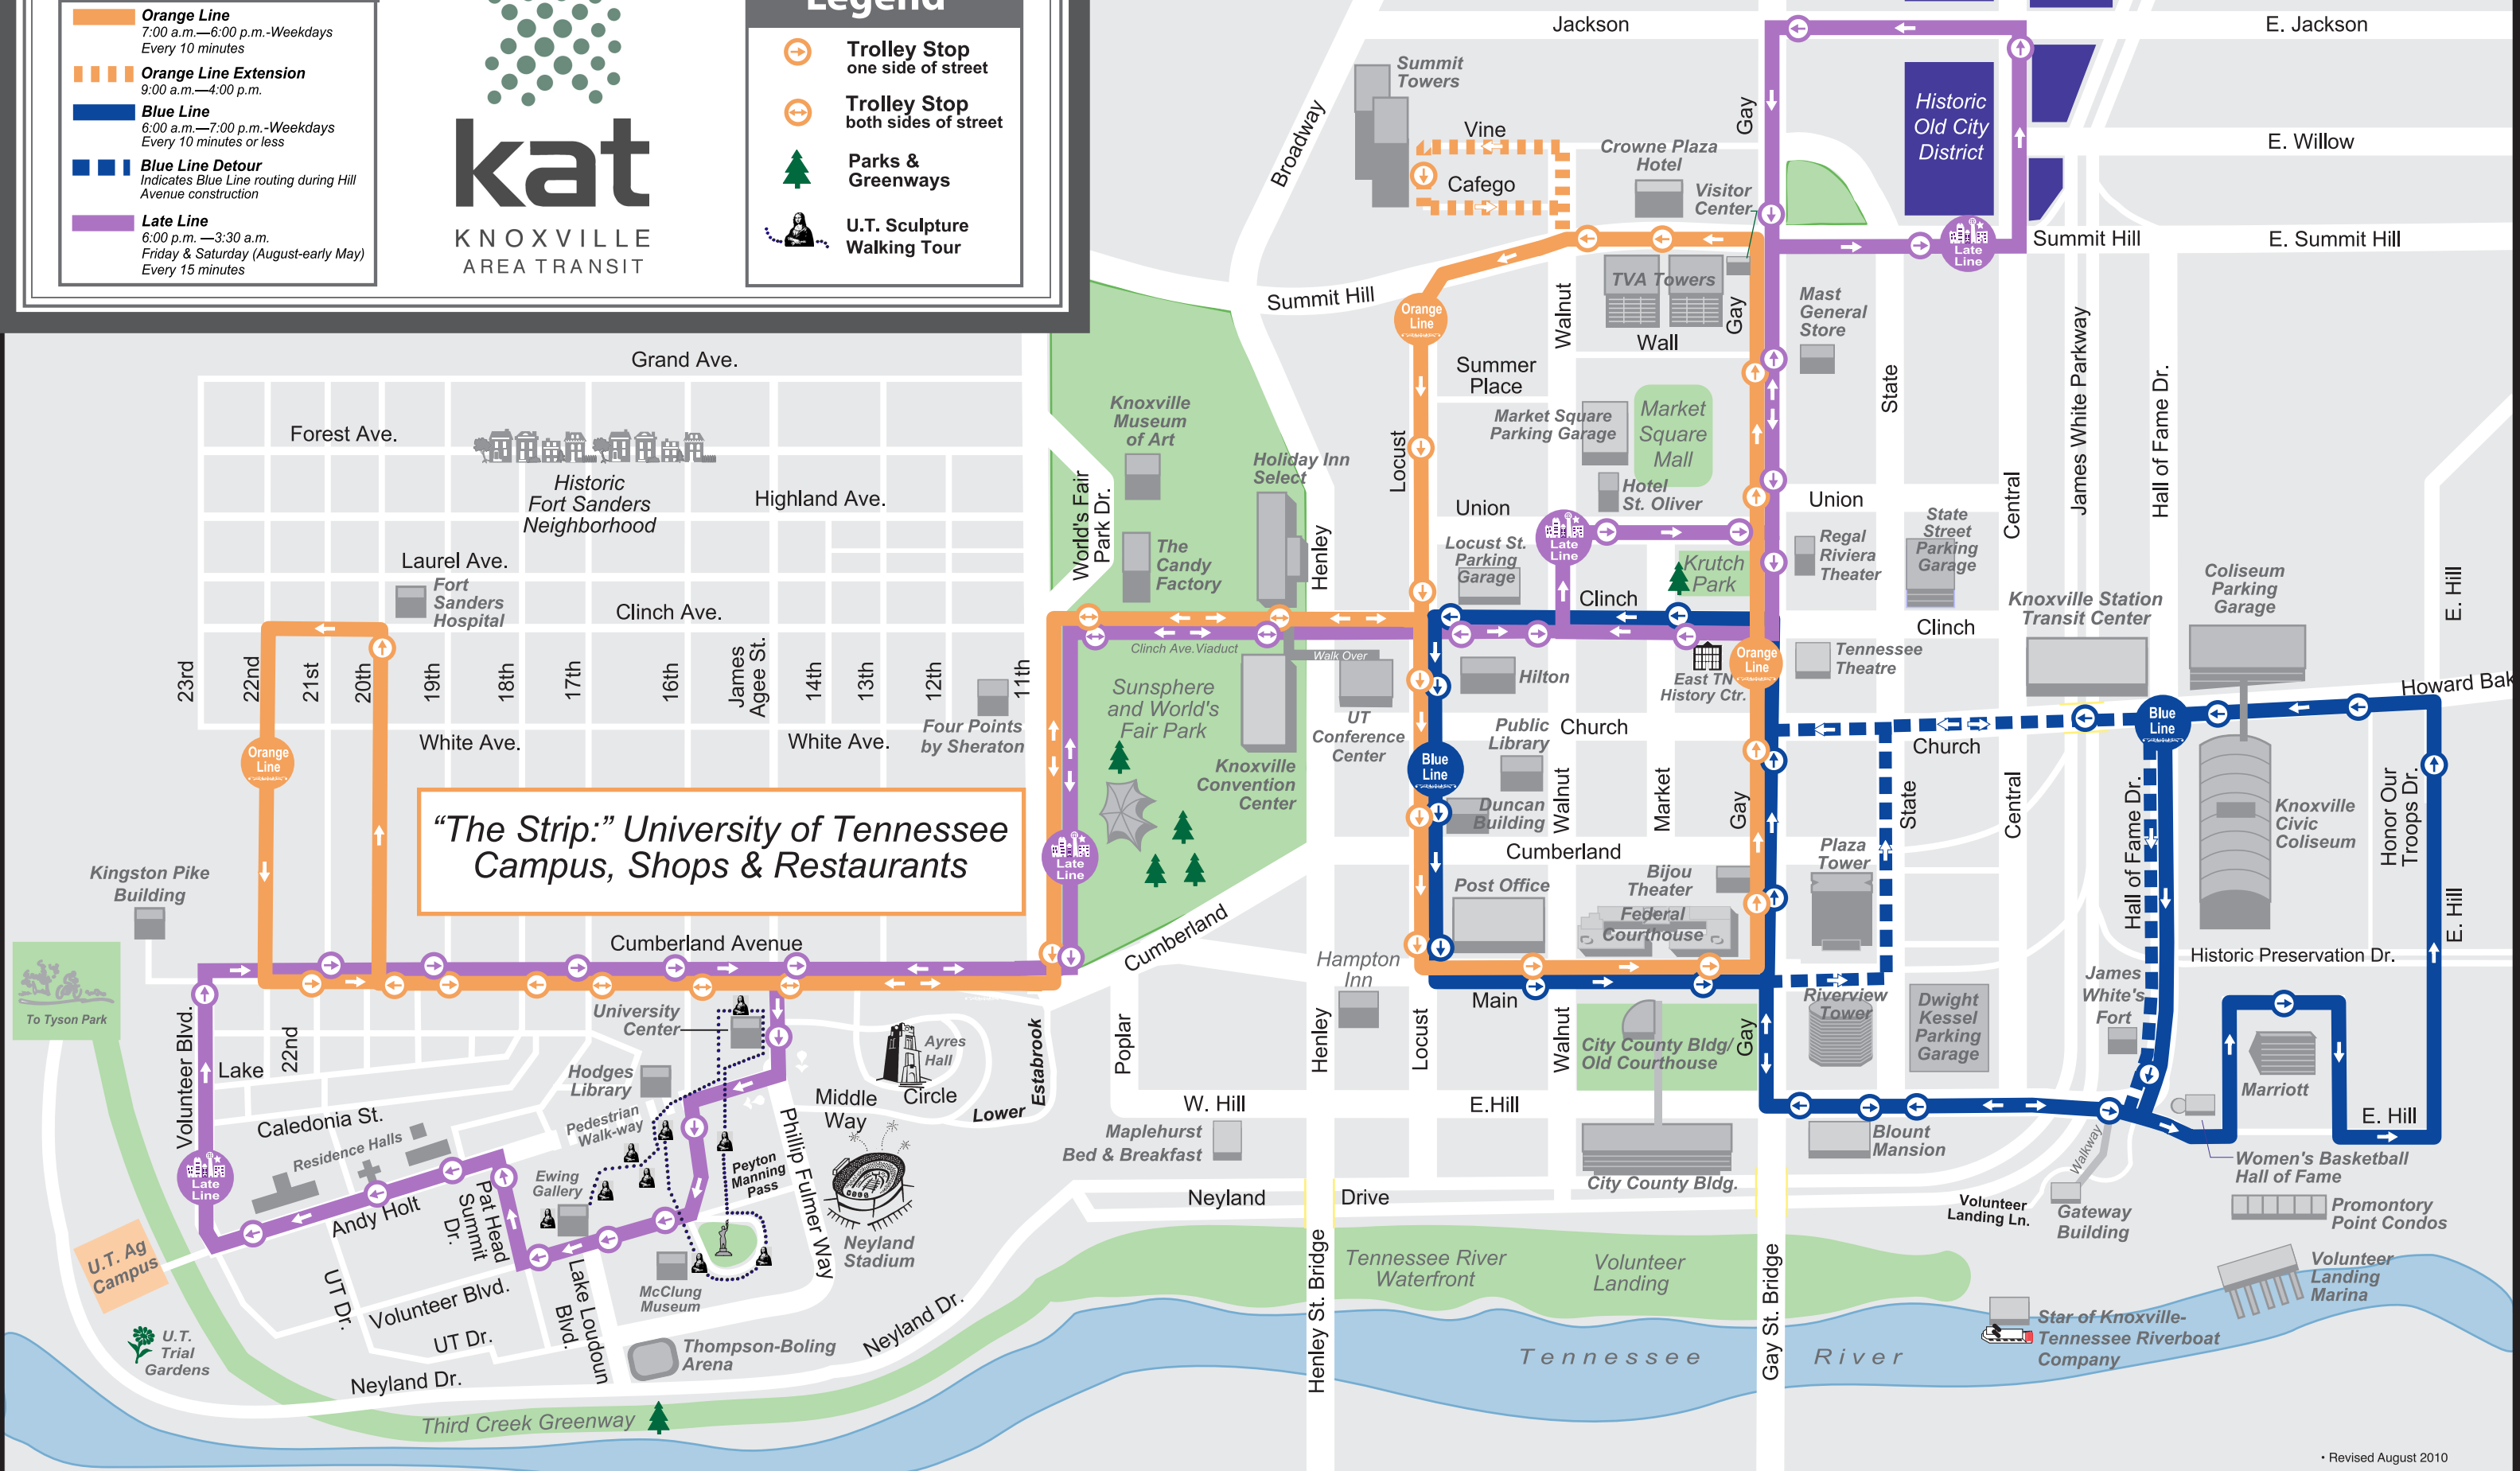

TROLLEY ROUTES AND STOP LOCATIONS

Trolley Routes

- Orange Line**
7:00 a.m.—6:00 p.m.—Weekdays
Every 10 minutes
- Orange Line Extension**
9:00 a.m.—4:00 p.m.
- Blue Line**
6:00 a.m.—7:00 p.m.—Weekdays
Every 10 minutes or less
- Blue Line Detour**
Indicates Blue Line routing during Hill Avenue construction
- Late Line**
6:00 p.m.—3:30 a.m.
Friday & Saturday (August-early May)
Every 15 minutes

Legend

- Trolley Stop one side of street
- Trolley Stop both sides of street
- Parks & Greenways
- U.T. Sculpture Walking Tour

DOWNTOWN KNOXVILLE

"The Strip:" University of Tennessee Campus, Shops & Restaurants