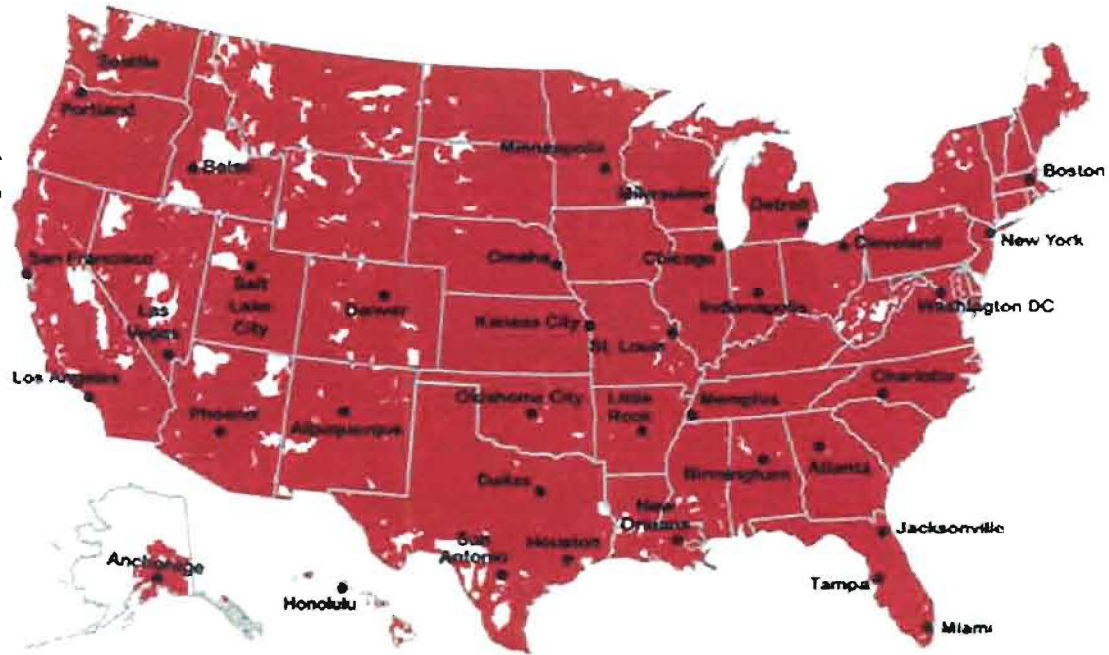

[http://www.inlandcellular.com/plans2010-3.php?PlanCategory=Individual Plans](http://www.inlandcellular.com/plans2010-3.php?PlanCategory=Individual%20Plans)

Syringa Wireless

# Offering National Service Plans

Contract  
or  
Non contract

Syringa Wireless Smartphones

**Motorola  
Milestone X**

**Samsung  
Showcase**

**Samsung  
Gem**

**LG  
Axis**

**Motorola  
Milestone**