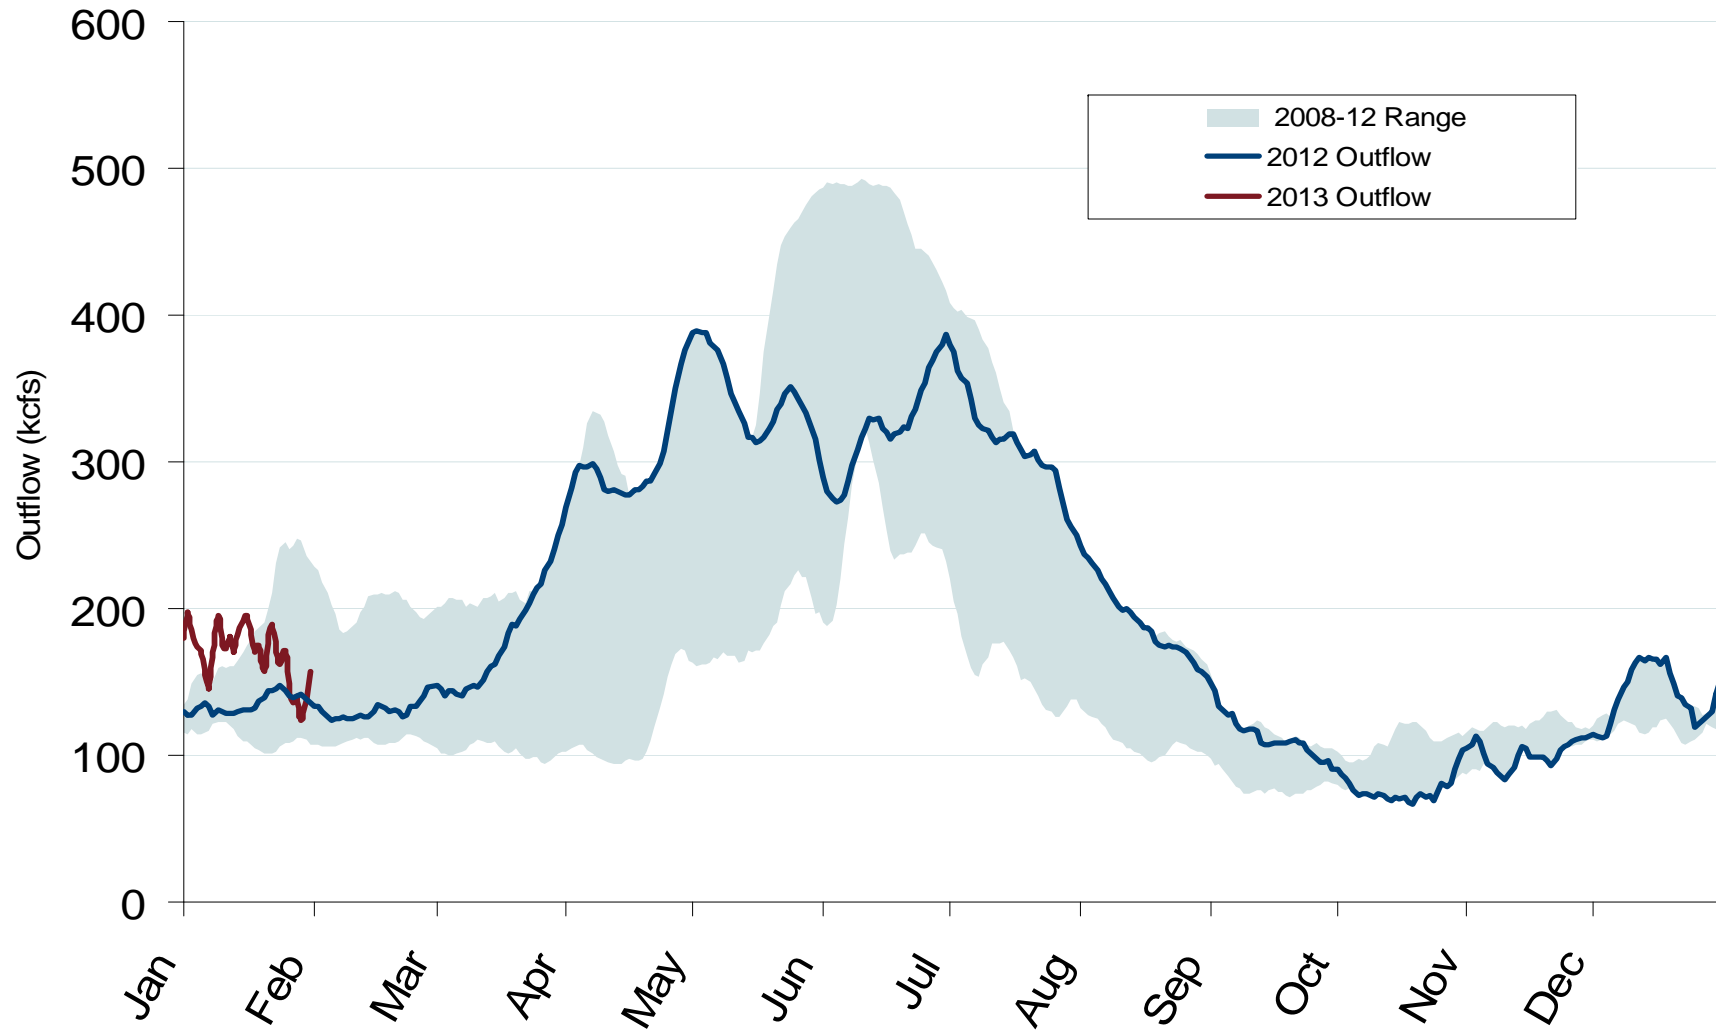

Stream Flows at the Dalles Dam

Notes: Trend lines are 7-day moving averages

Source: Derived from USACE data

Updated: February 08, 2013