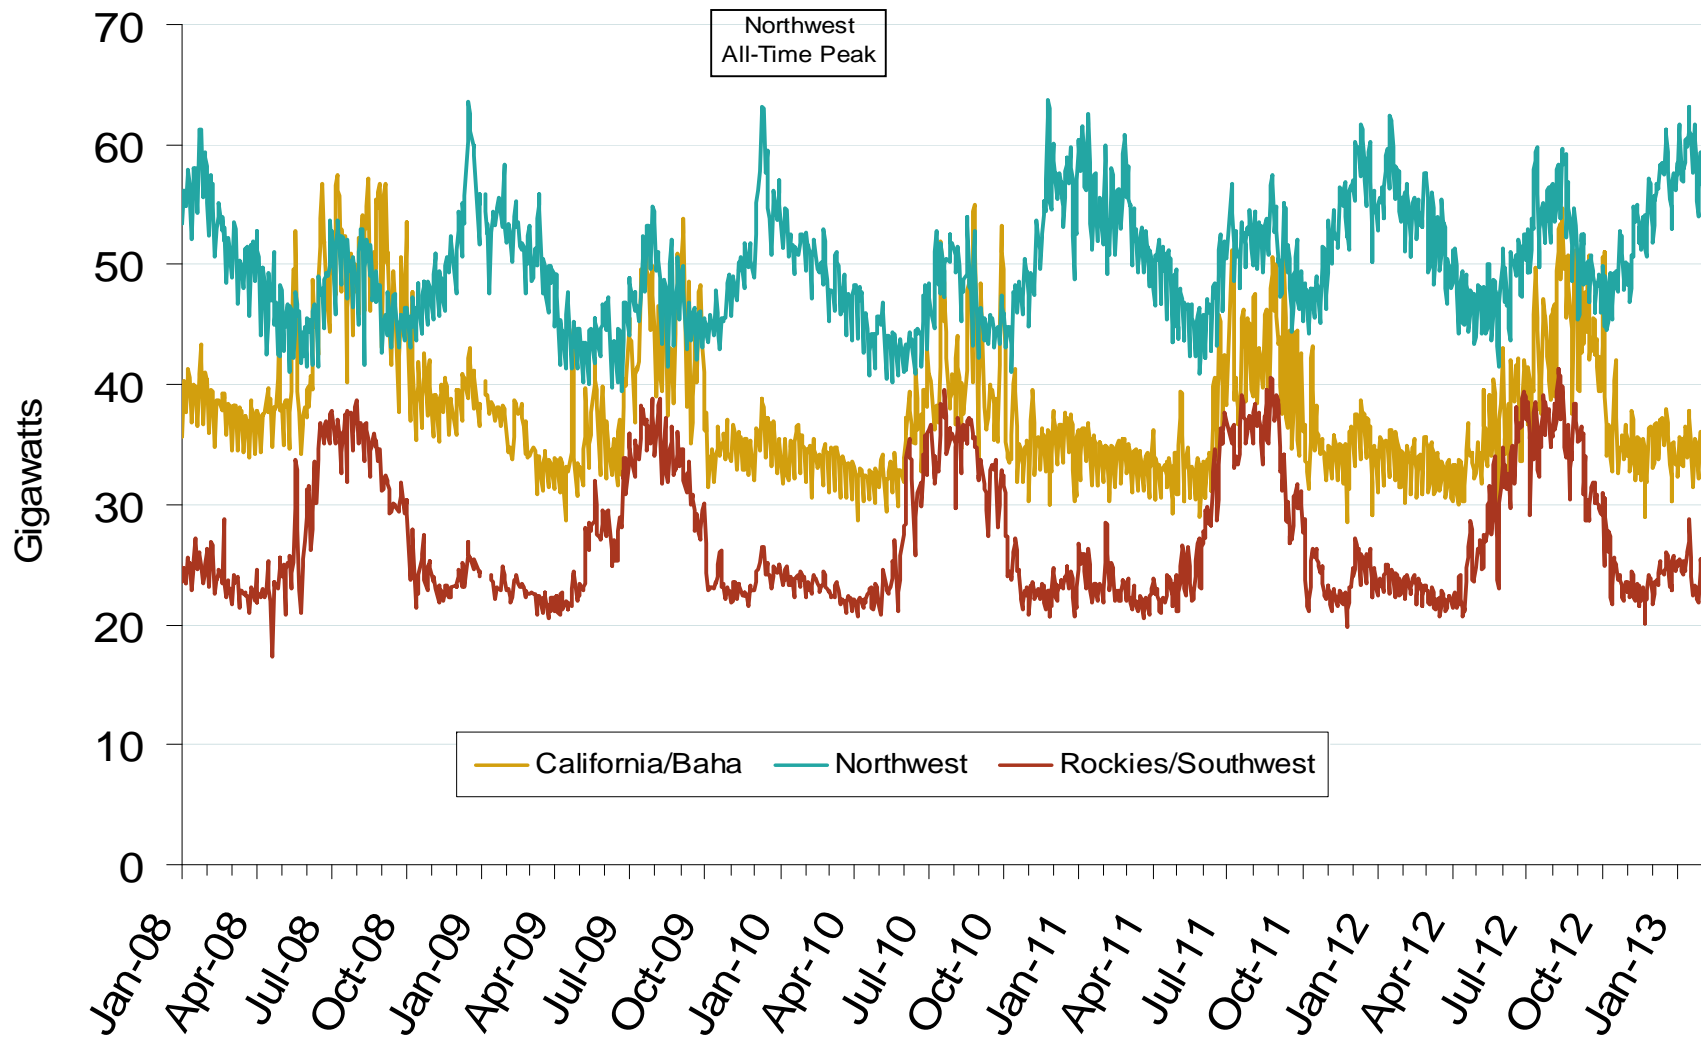

Western Daily Actual Peak Demand

Notes: Data does not include weekends and holidays. Some data for 12/31/2008 – 1/9/2009 are not available from WECC

Source: Derived from WECC Daily Report data available at <http://wecc.biz>