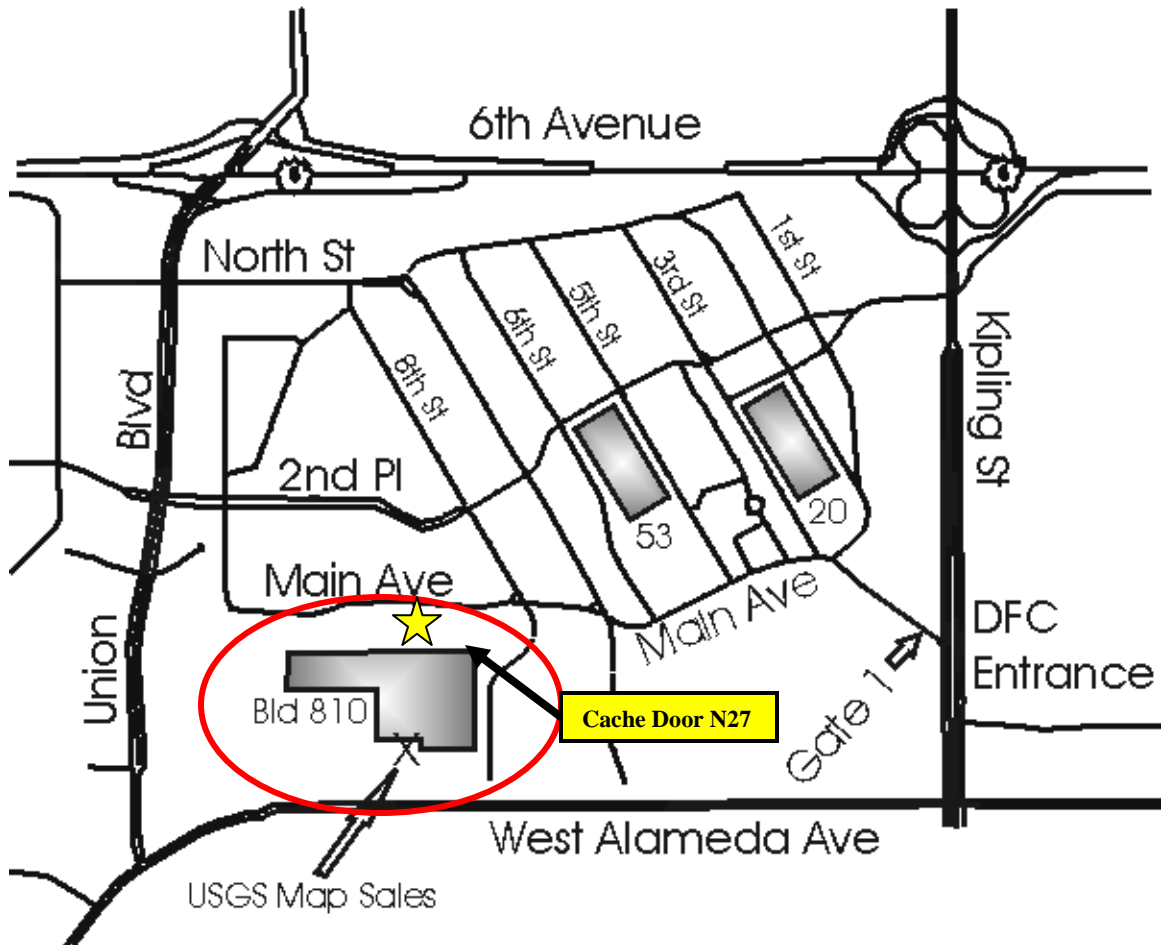

Denver Federal Center

Lakewood, Colorado

Directions to RMK CACHE

Proceed to Gate 1 on Kipling Street.
Go west on Main Ave.
Turn left on 8th Street and park in the lot