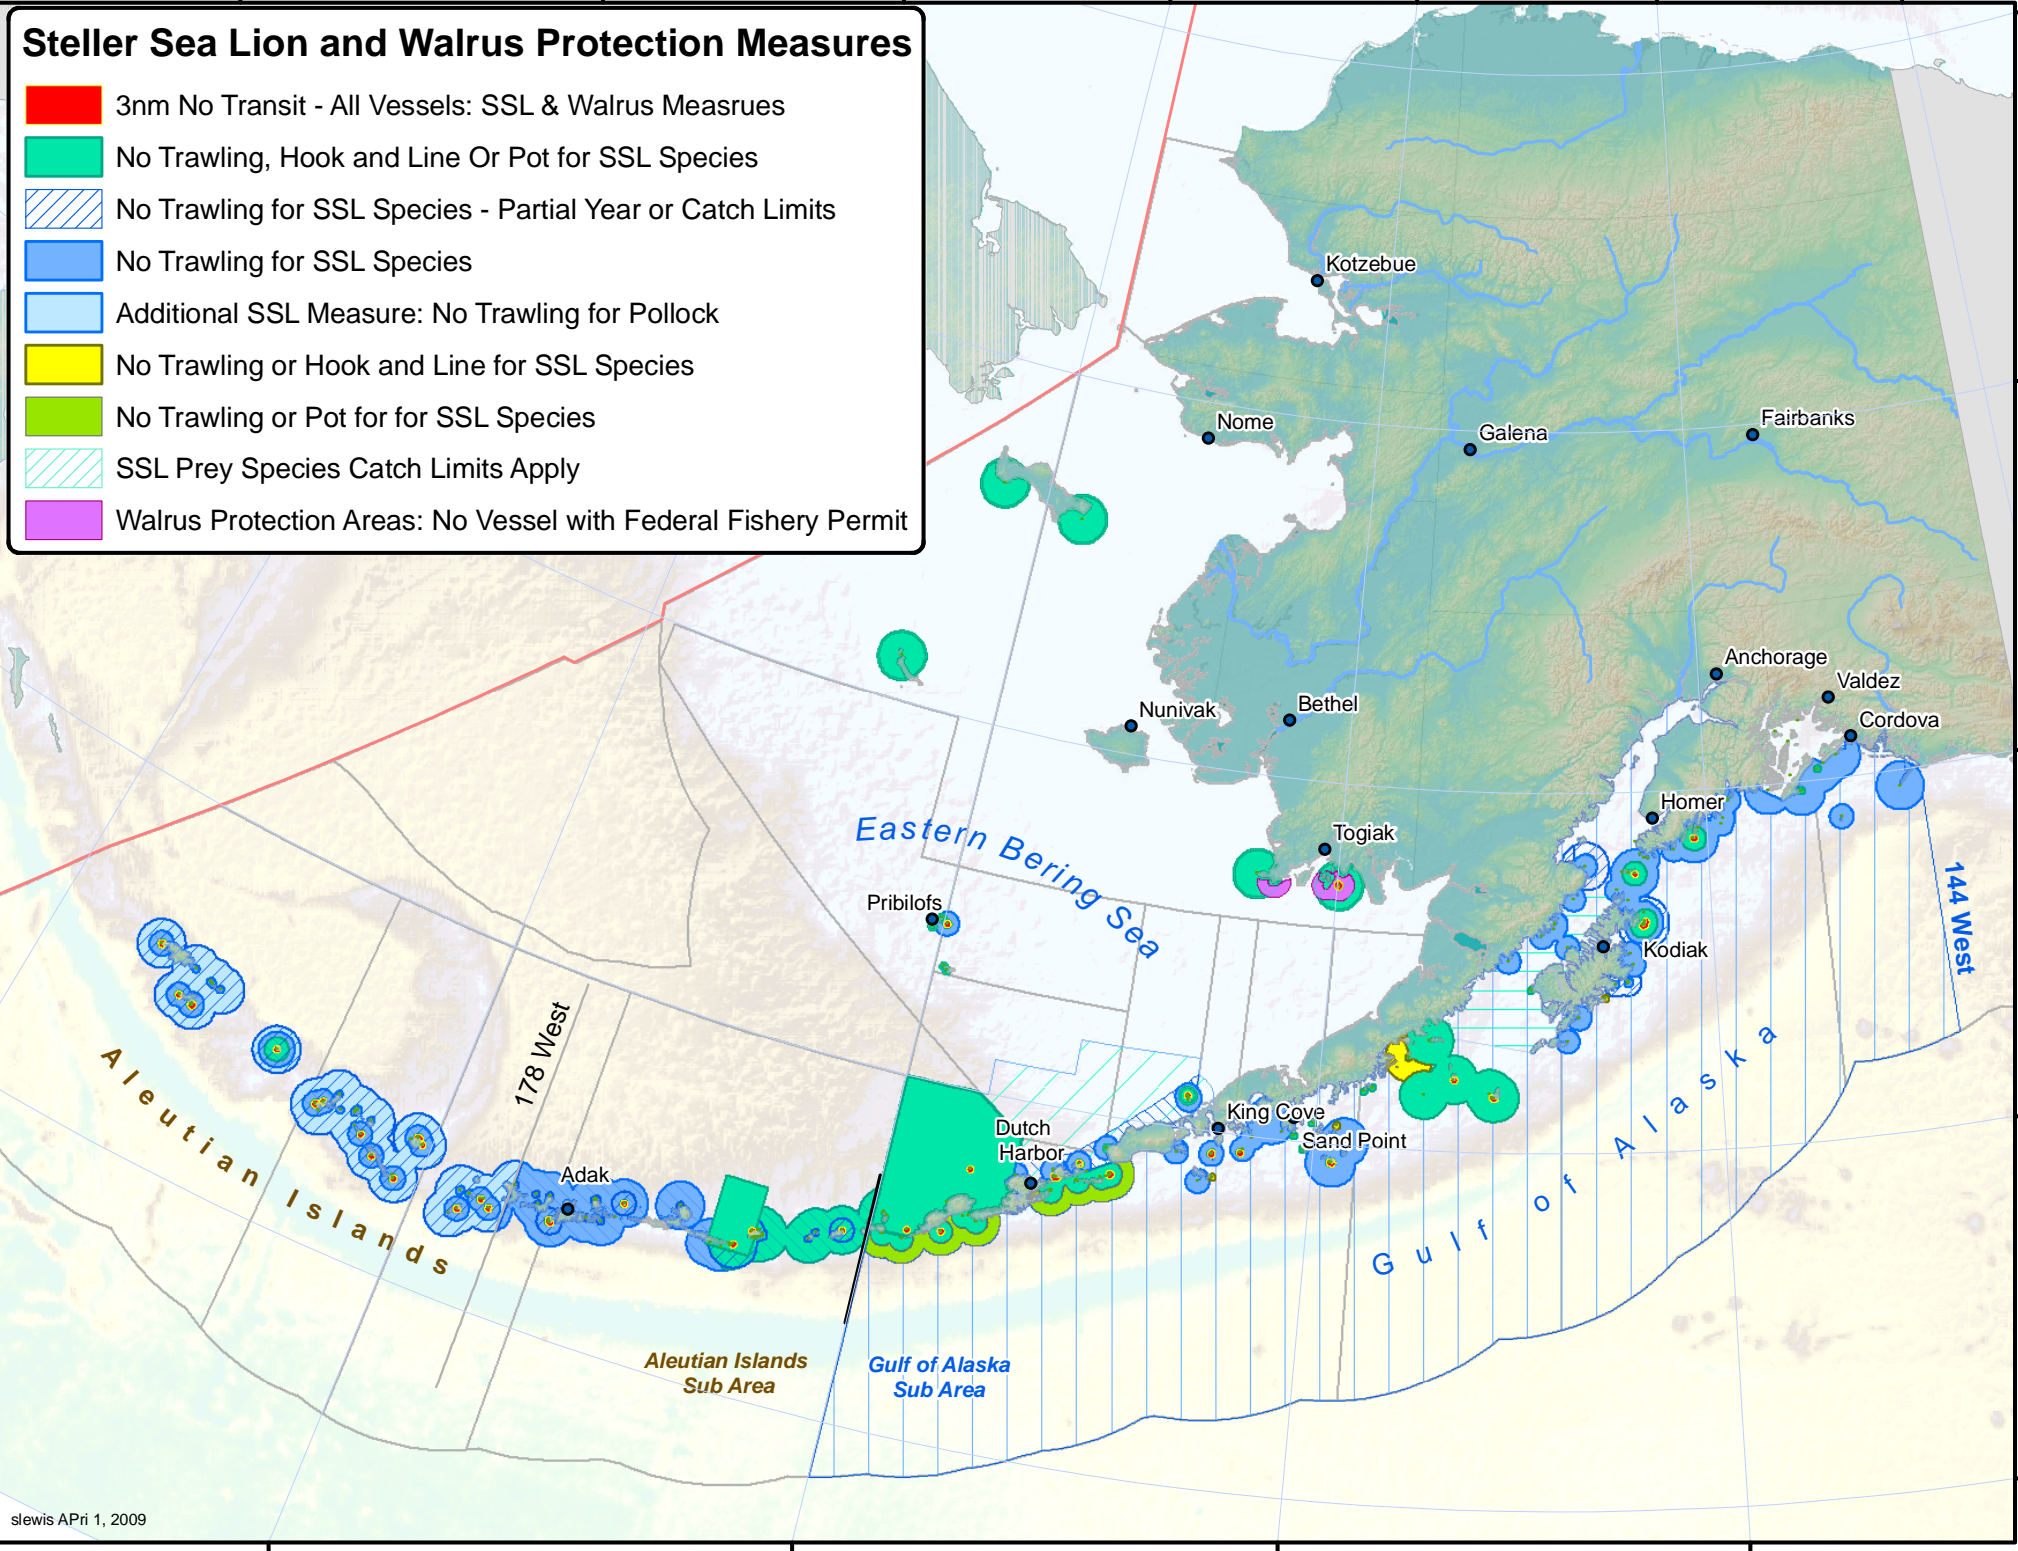

Steller Sea Lion and Walrus Protection Measures

- 3nm No Transit - All Vessels: SSL & Walrus Measures
- No Trawling, Hook and Line Or Pot for SSL Species
- No Trawling for SSL Species - Partial Year or Catch Limits
- No Trawling for SSL Species
- Additional SSL Measure: No Trawling for Pollock
- No Trawling or Hook and Line for SSL Species
- No Trawling or Pot for for SSL Species
- SSL Prey Species Catch Limits Apply
- Walrus Protection Areas: No Vessel with Federal Fishery Permit