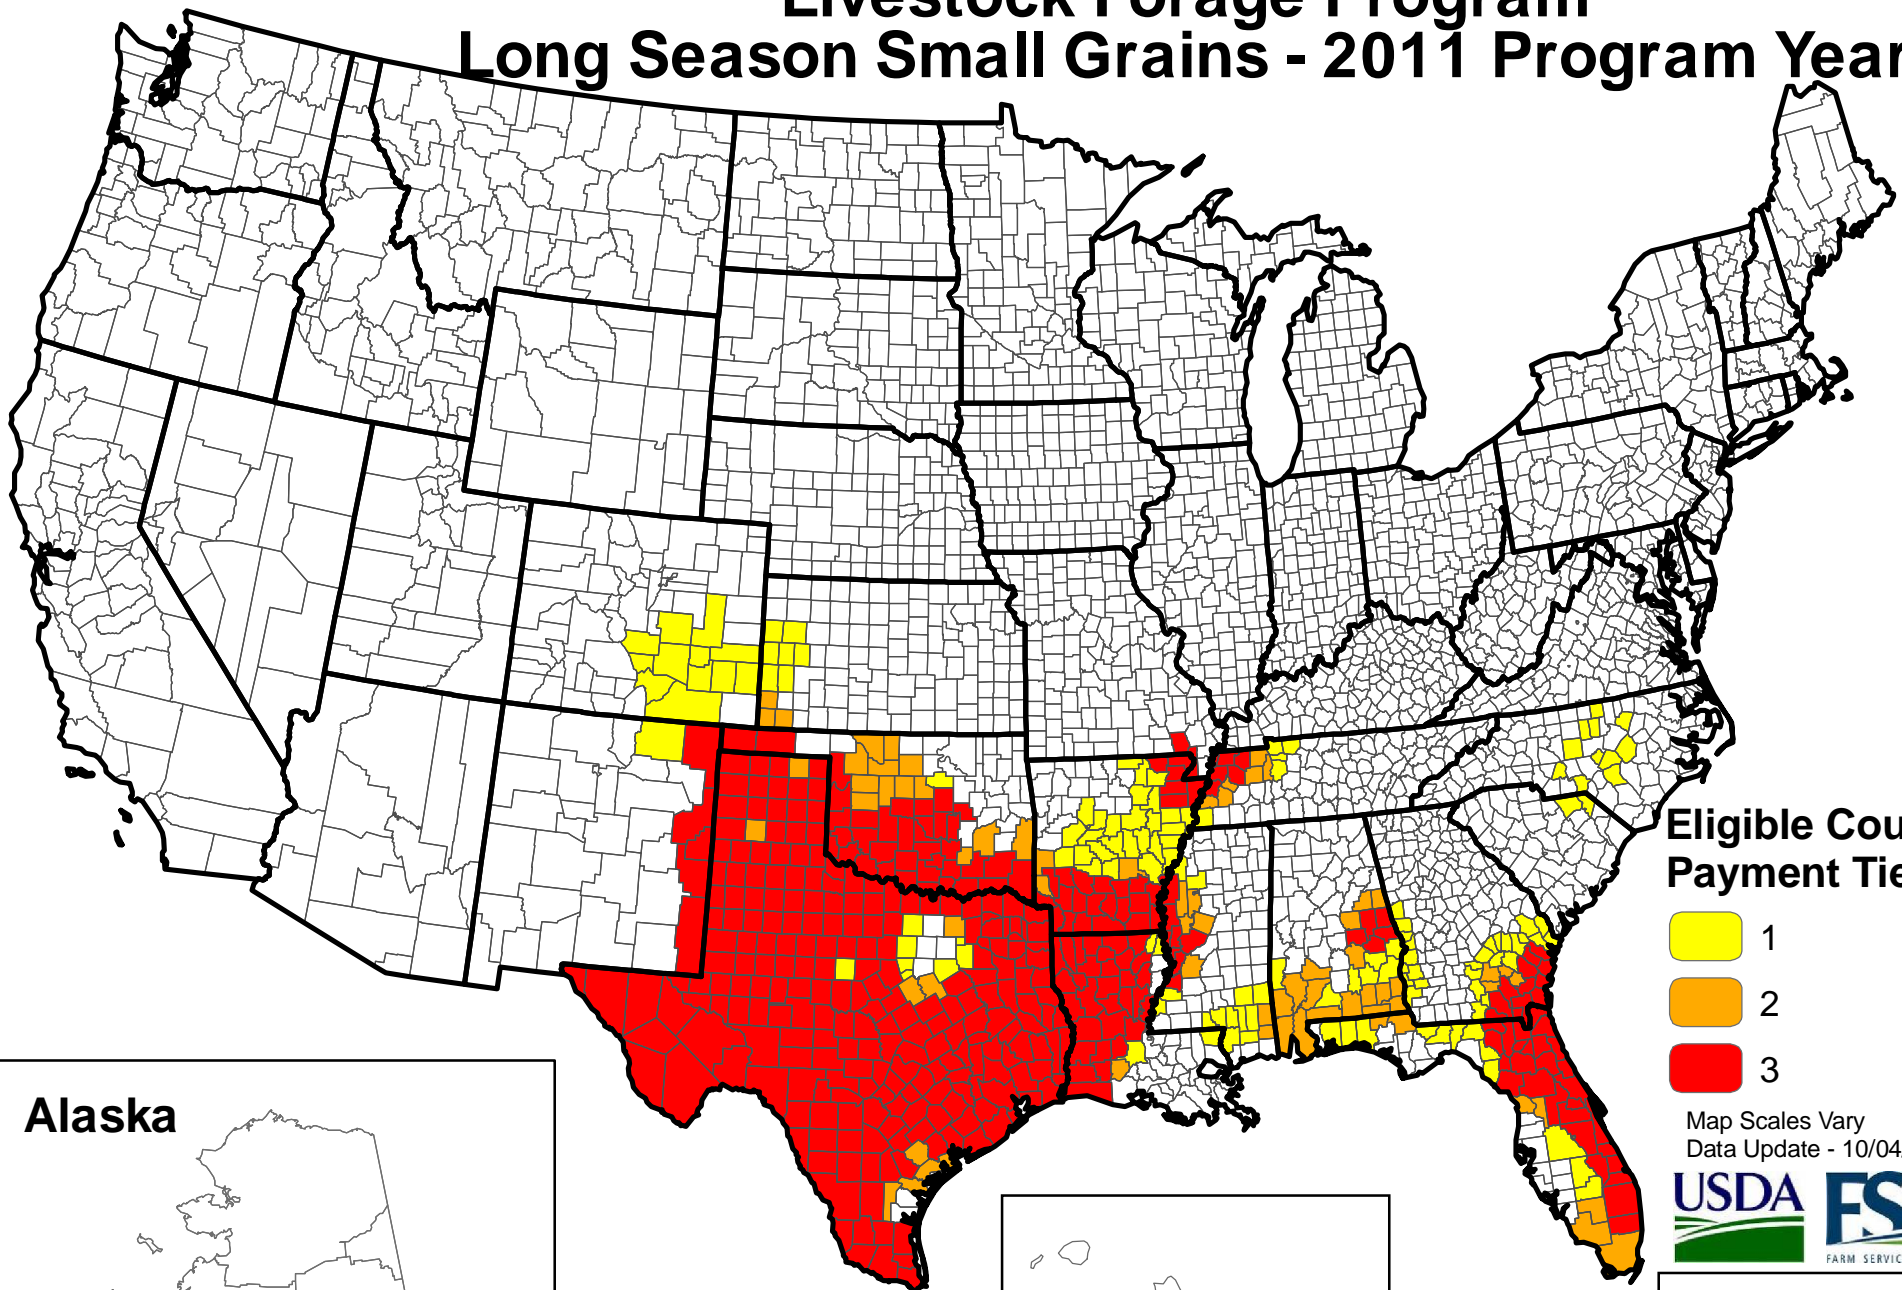

Livestock Forage Program Long Season Small Grains - 2011 Program Year

Eligible County Payment Tiers

- 1
- 2
- 3

Map Scales Vary
Data Update - 10/04/11