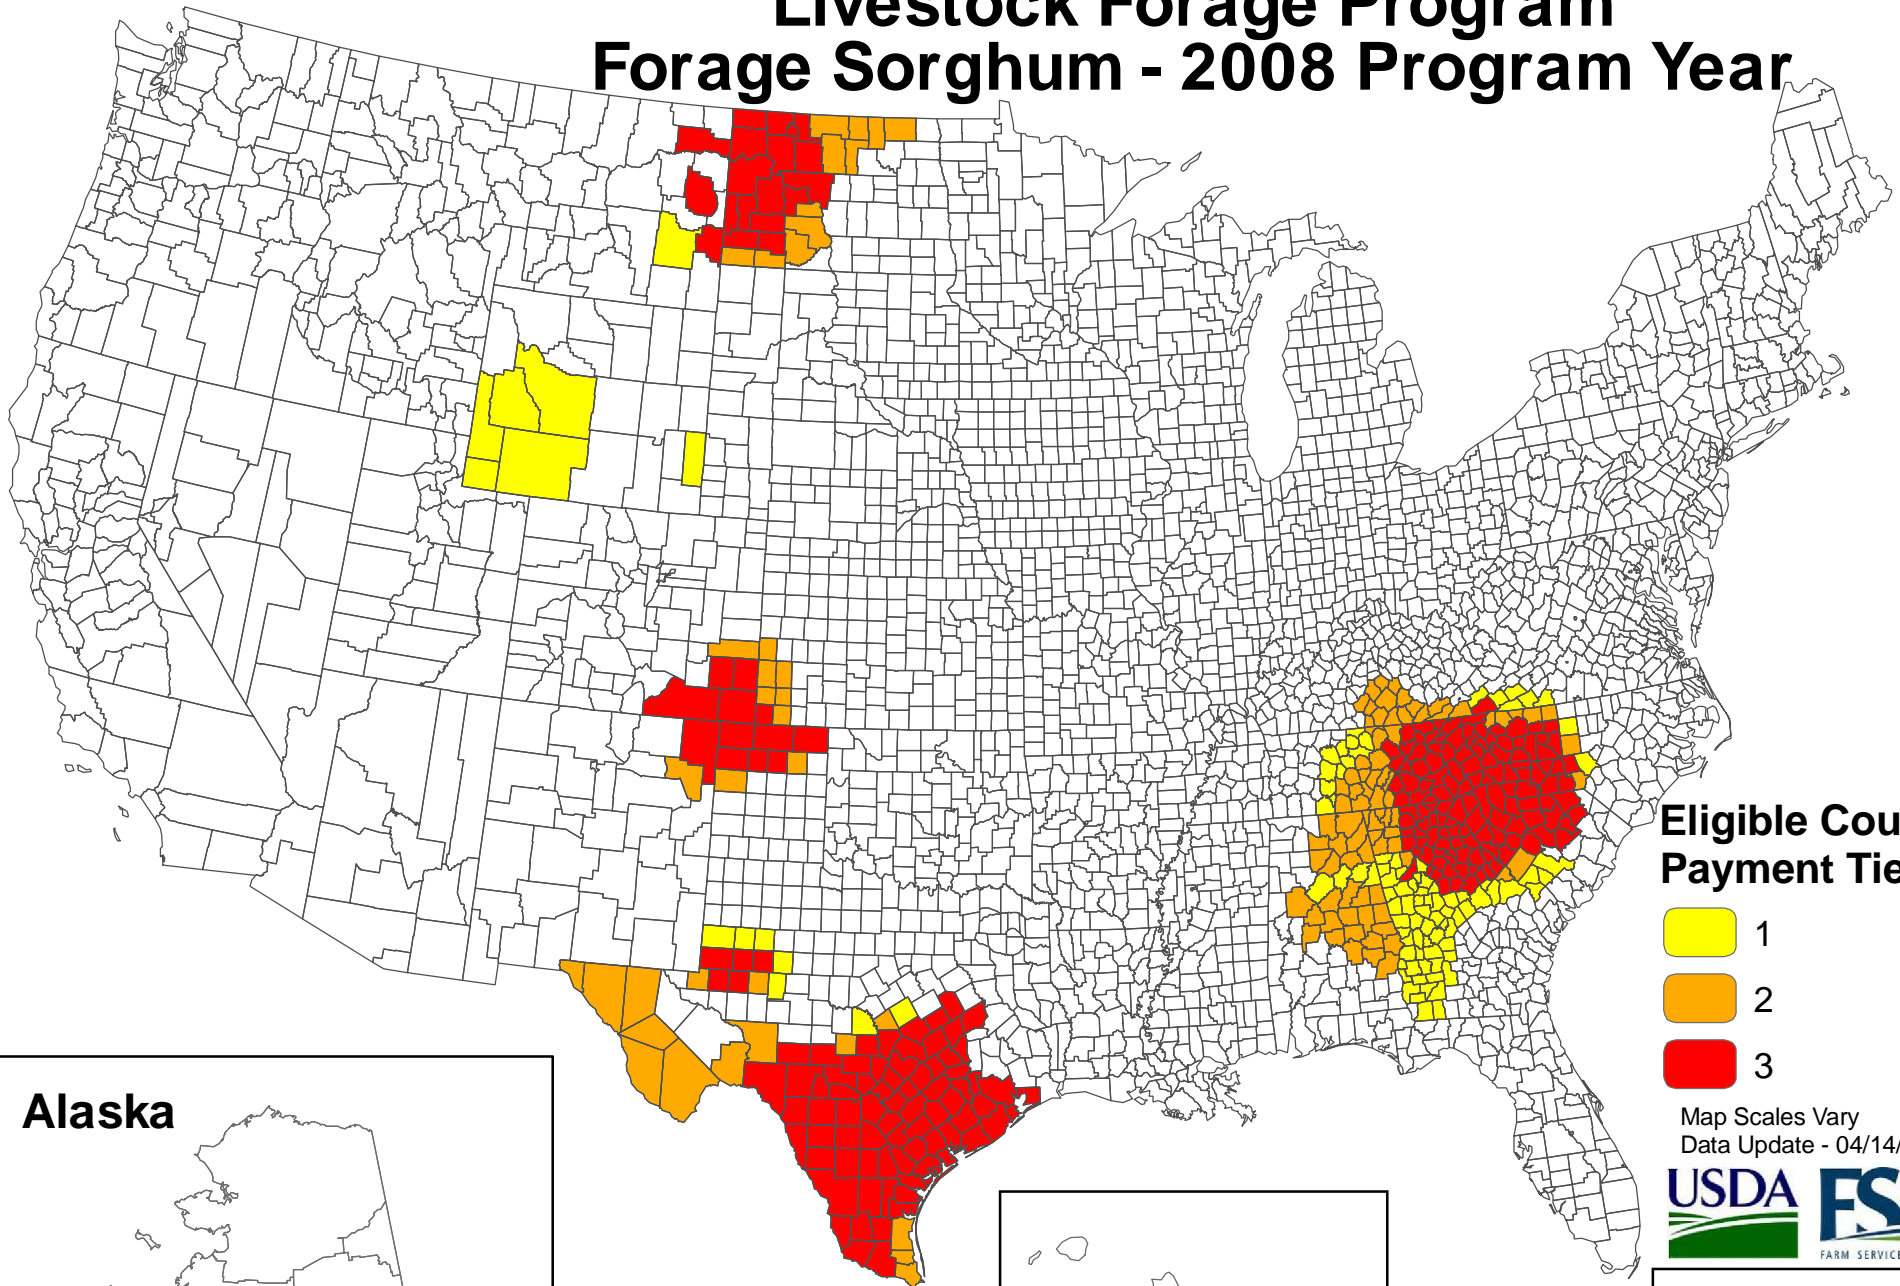

Livestock Forage Program Forage Sorghum - 2008 Program Year

Eligible County Payment Tiers

-  1
-  2
-  3

Map Scales Vary
Data Update - 04/14/11