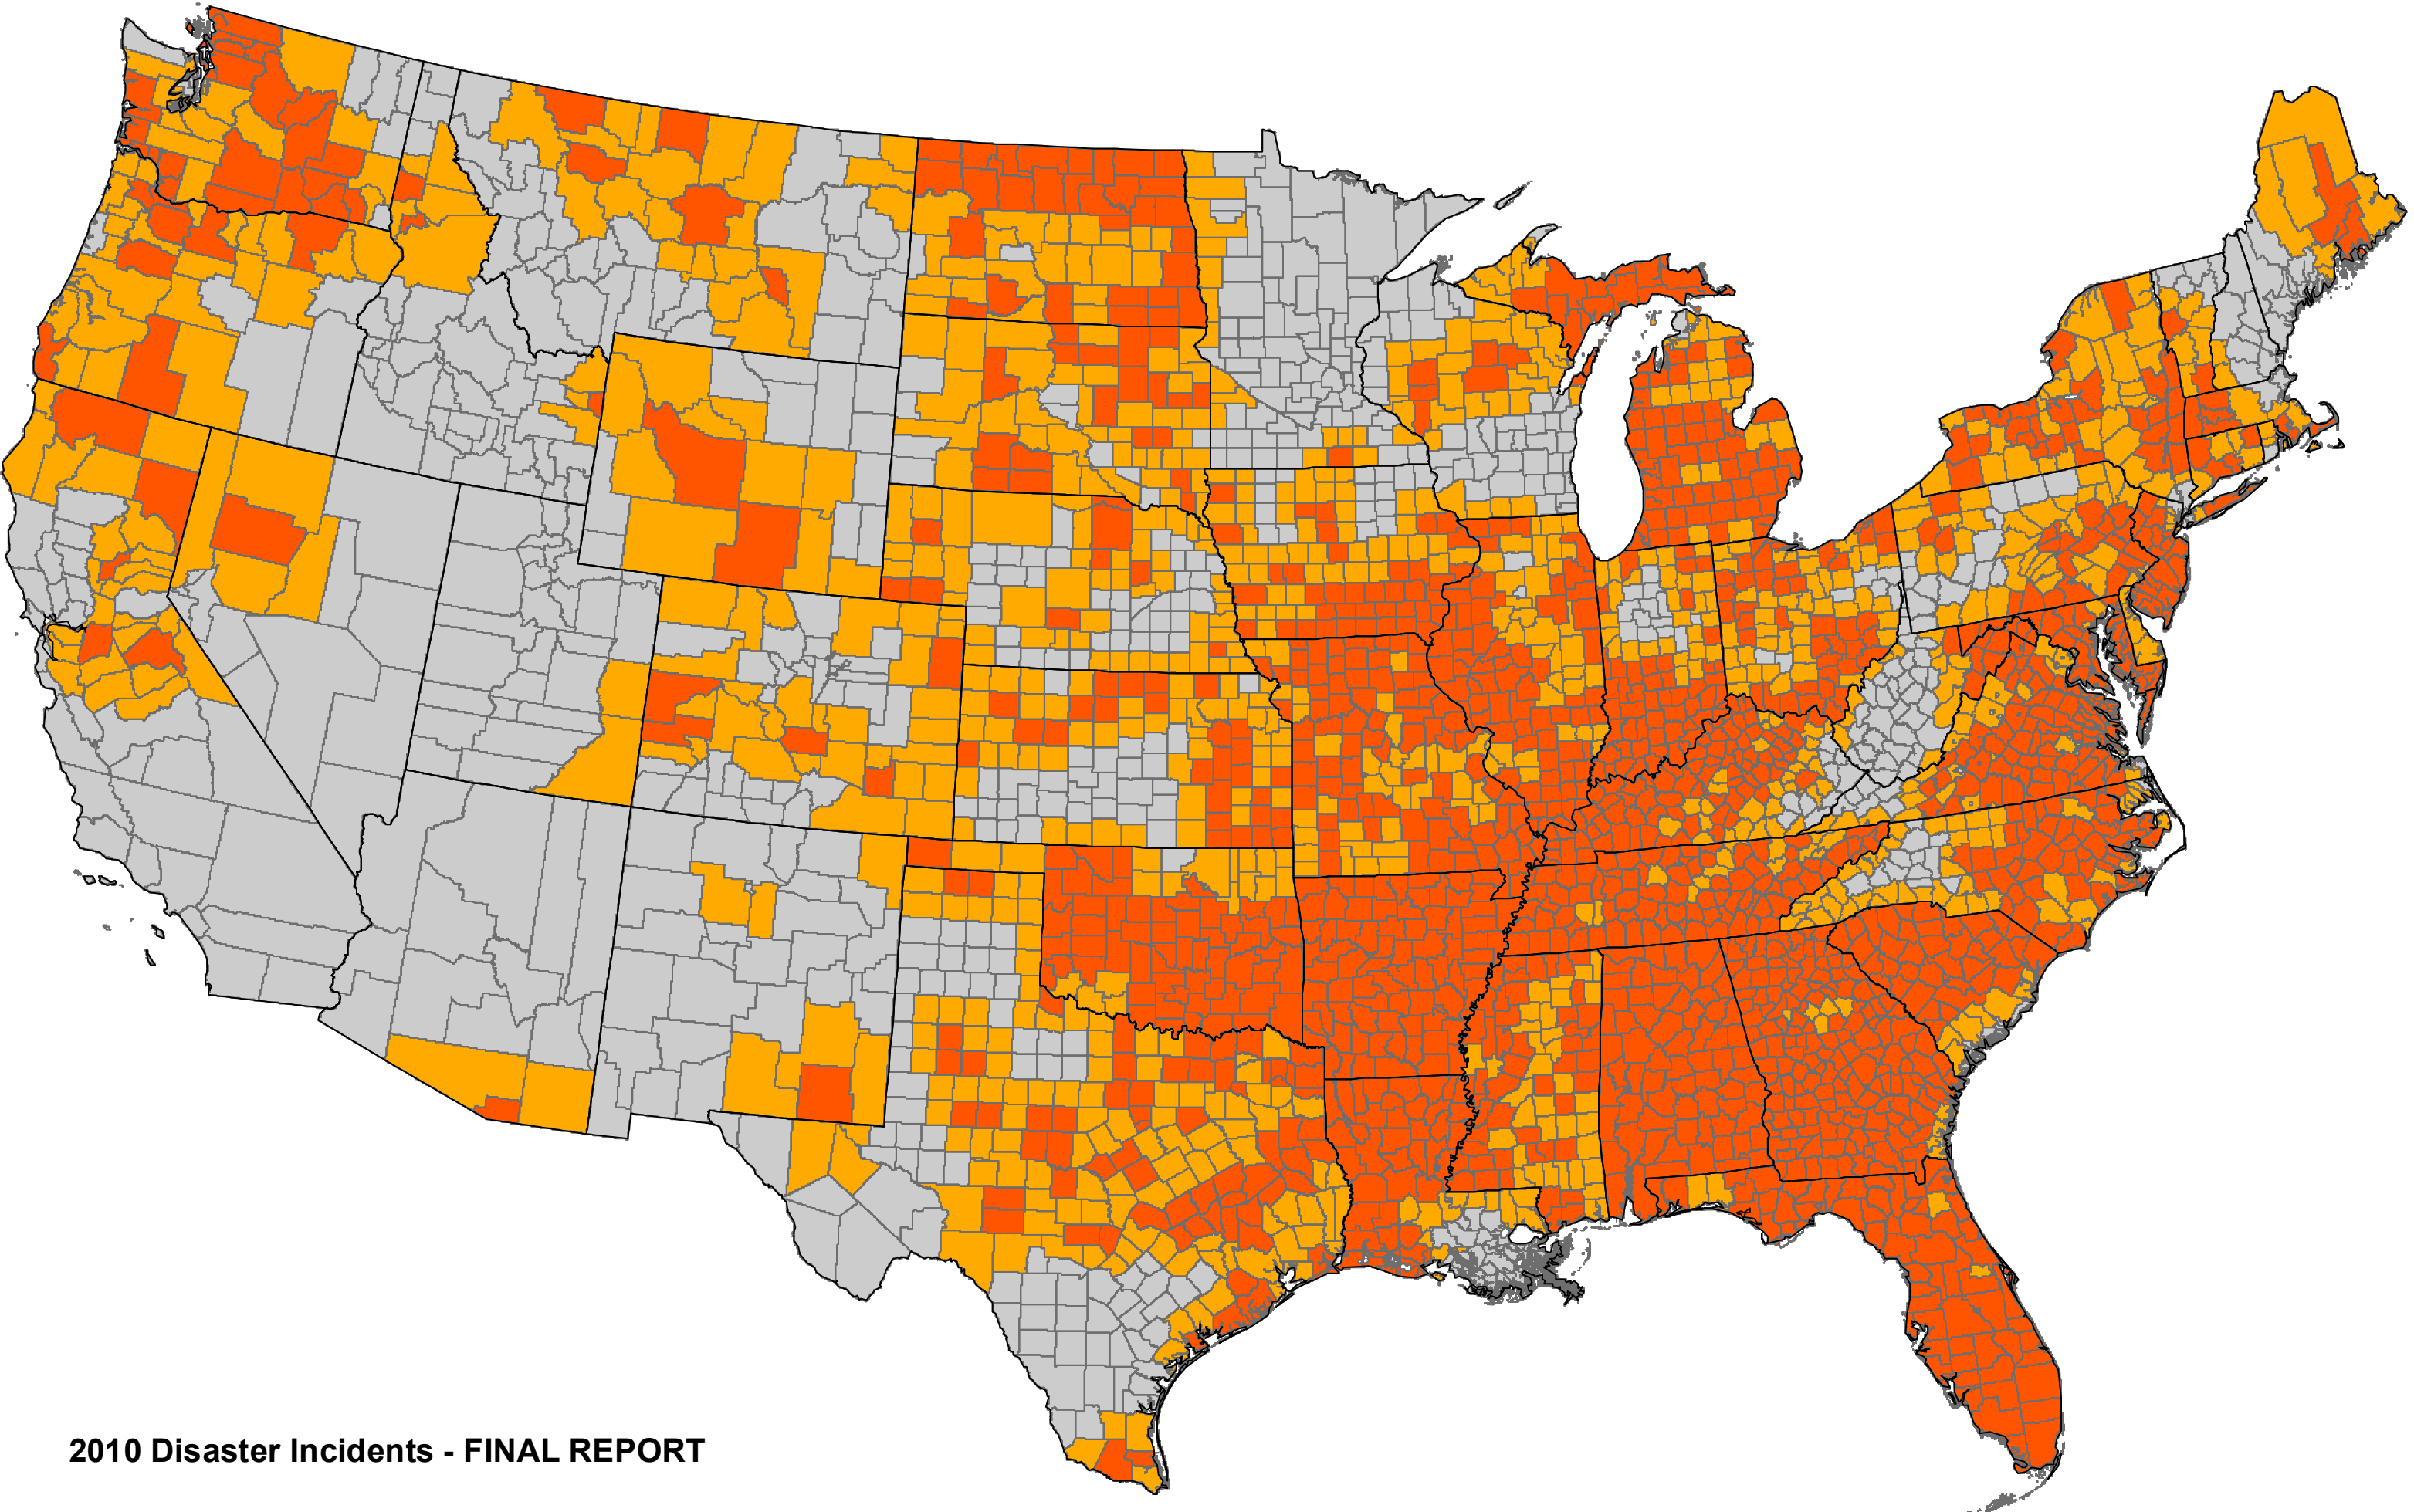

# Secretarial Designations - SURE 2010 Disaster Incidents - FINAL REPORT

2010 Disaster Incidents - FINAL REPORT

- State Boundary
- County Boundary
- 2010 Final Report**
- No Designation
- Primary Designation
- Contiguous Designation

Alaska

1:32,275,559

Puerto Rico

1:2,788,319

Hawaii

1:9,129,628

USDA Farm Service Agency  
Production, Emergencies, and Compliance Division  
Washington, DC  
May 3, 2011

1:11,191,507