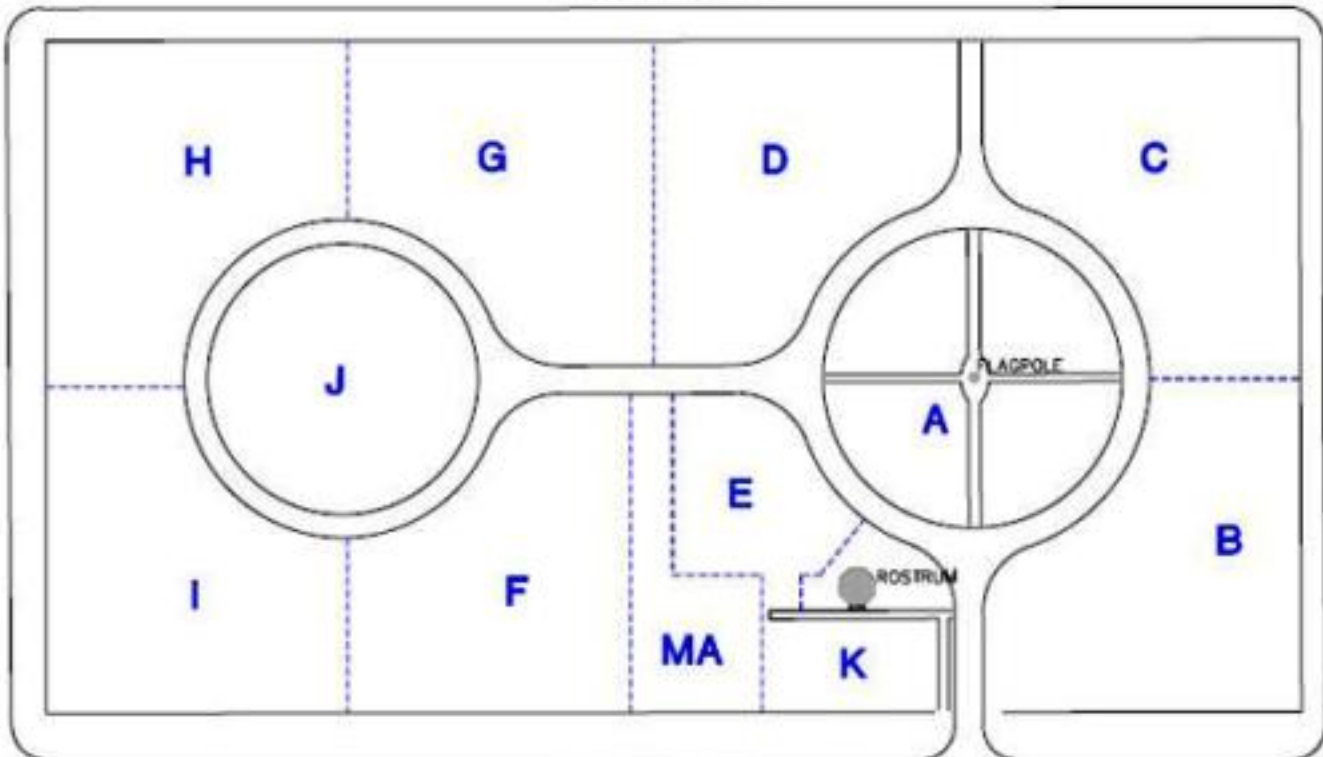

NORTH

NORTH CENTER STREET

SOUTH MONUMENTAL STREET

PASO HONDO STREET

The San Antonio National Cemetery is not staffed. It is supported by the Fort Sam Houston National Cemetery. For further information about either cemetery, please call 210.820.3891.

Directions to San Antonio National Cemetery from Fort Sam Houston National Cemetery:

Turn right onto Harry Wurzbach Road.

Turn right on Rittiman Road.

Turn right at I-35 and get onto the interstate heading south.

Exit at N. New Braunfels.

Turn left on New Braunfels. Go approximately 3 miles.

Turn right on Paso Hondo.

The cemetery is in the second block surrounded by a stone wall.