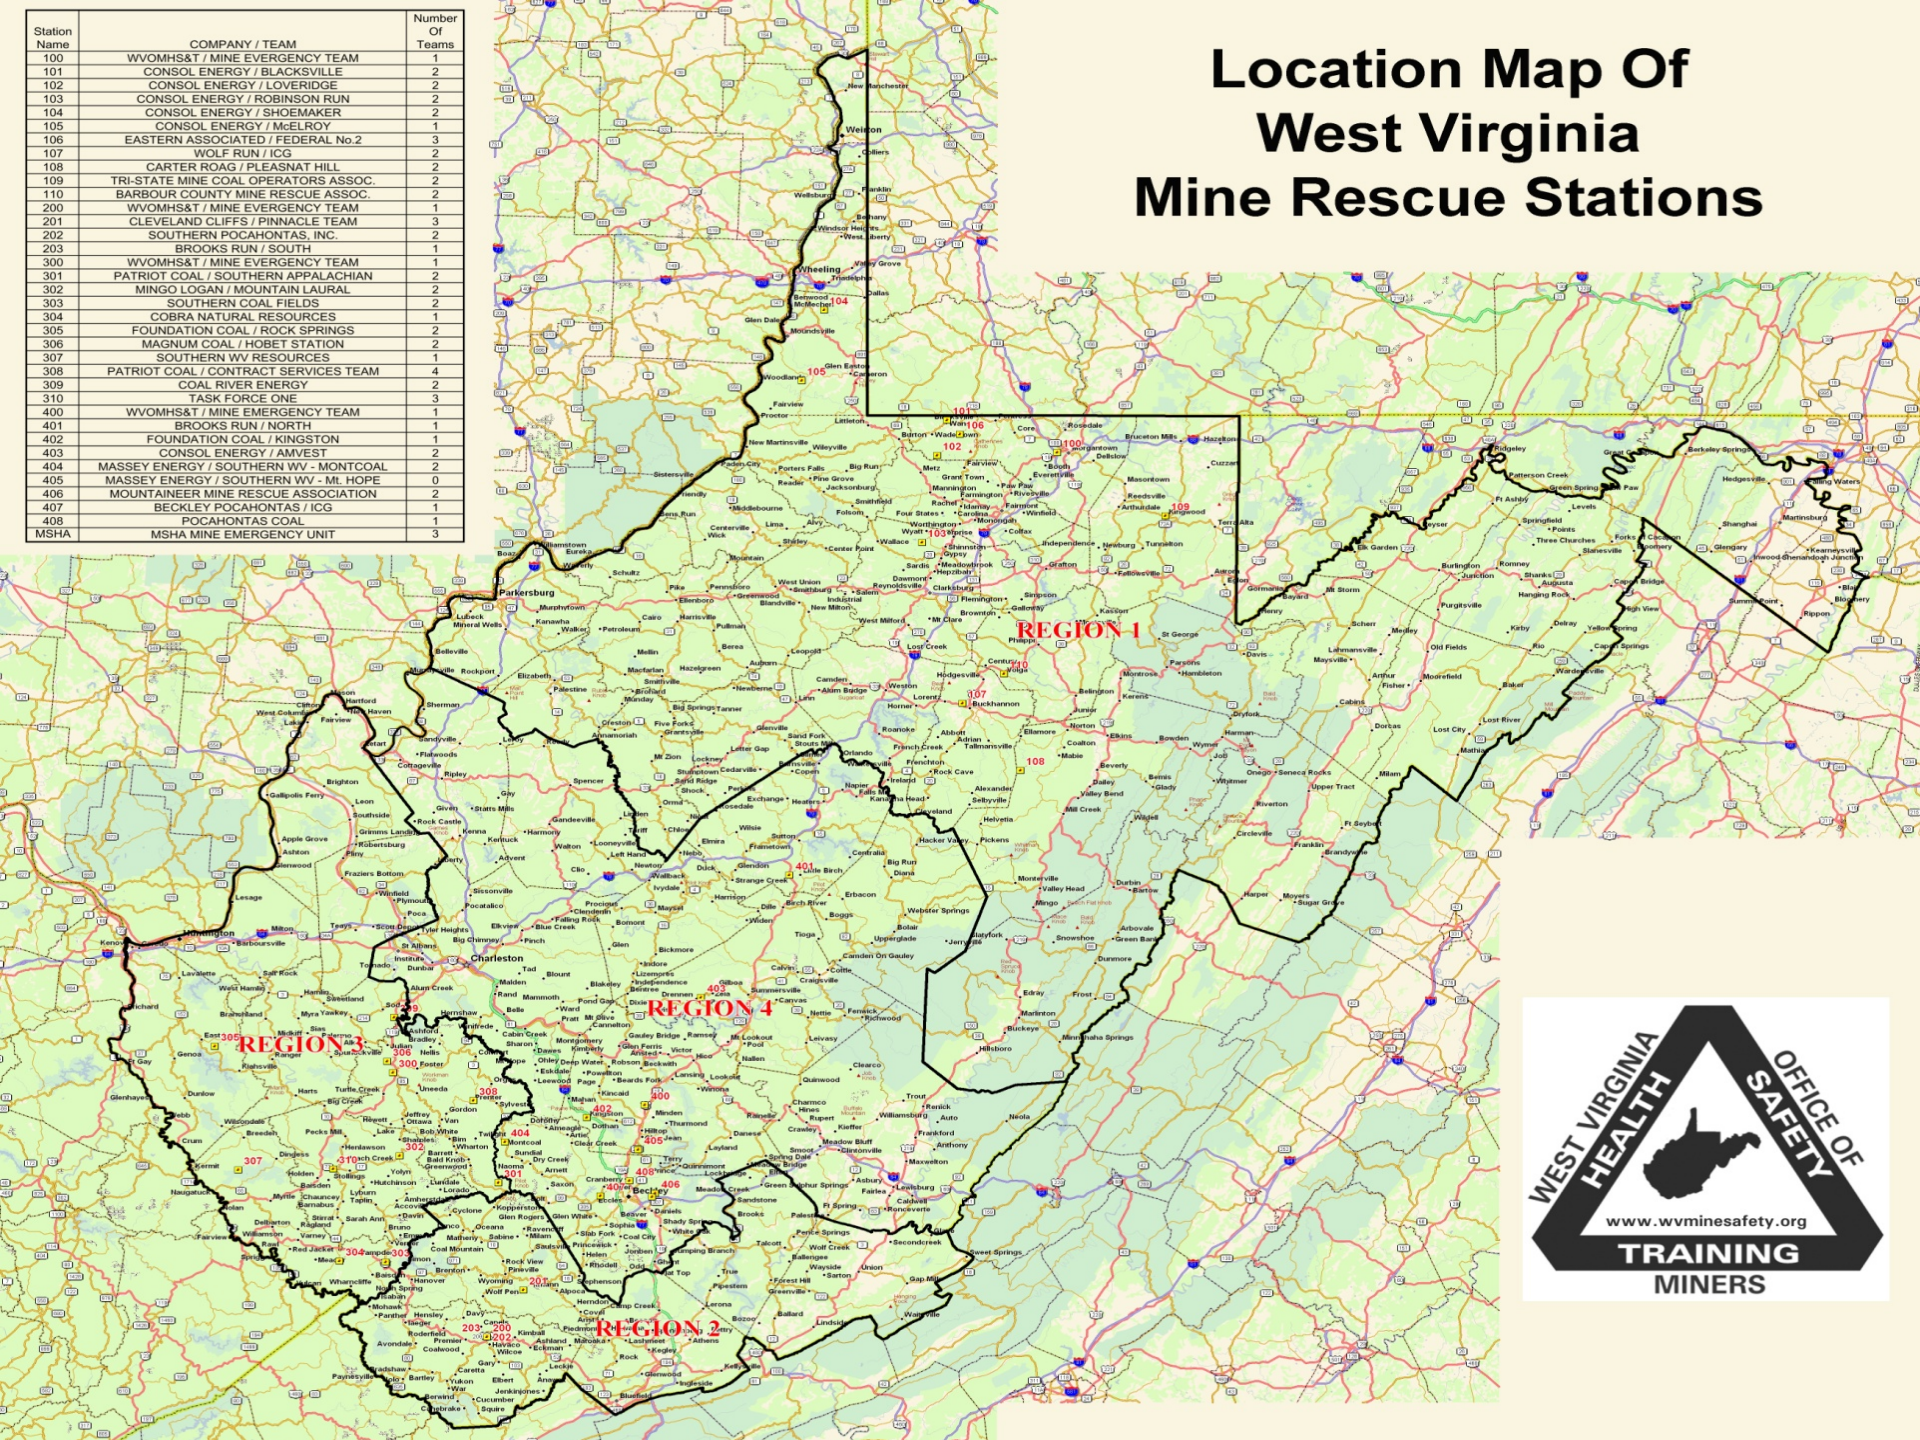

**WEST VIRGINIA OFFICE
OF
MINERS' HEALTH, SAFETY &
TRAINING**

WV Mine Rescue Teams

- ▣ 2006 – 35 Teams
- ▣ 2011 – 61 Teams

Station Name	COMPANY / TEAM	Number Of Teams
100	WVOMHS&T / MINE EMERGENCY TEAM	1
101	CONSOL ENERGY / BLACKSVILLE	2
102	CONSOL ENERGY / LOVERIDGE	2
103	CONSOL ENERGY / ROBINSON RUN	2
104	CONSOL ENERGY / SHOENAKER	2
105	CONSOL ENERGY / MCELROY	1
106	EASTERN ASSOCIATED / FEDERAL No.2	3
107	WOLF RUN / ICG	2
108	CARTER ROAG / PLEASANT HILL	2
109	TRI-STATE MINE COAL OPERATORS ASSOC.	2
110	BARBOUR COUNTY MINE RESCUE ASSOC.	2
200	WVOMHS&T / MINE EMERGENCY TEAM	1
201	CLEVELAND CLIFFS / PINNACLE TEAM	3
202	SOUTHERN POCAHONTAS, INC.	2
203	BROOKS RUN / SOUTH	1
300	WVOMHS&T / MINE EMERGENCY TEAM	1
301	PATRIOT COAL / SOUTHERN APPALACHIAN	2
302	MINGO LOGAN / MOUNTAIN LAURAL	2
303	SOUTHERN COAL FIELDS	2
304	COBRA NATURAL RESOURCES	1
305	FOUNDATION COAL / ROCK SPRINGS	2
306	MAGNUM COAL / HOBET STATION	2
307	SOUTHERN WV RESOURCES	1
308	PATRIOT COAL / CONTRACT SERVICES TEAM	4
309	COAL RIVER ENERGY	2
310	TASK FORCE ONE	3
400	WVOMHS&T / MINE EMERGENCY TEAM	1
401	BROOKS RUN / NORTH	1
402	FOUNDATION COAL / KINGSTON	1
403	CONSOL ENERGY / AMVEST	2
404	MASSEY ENERGY / SOUTHERN WV - MONTCOAL	2
405	MASSEY ENERGY / SOUTHERN WV - Mt. HOPE	0
406	MOUNTAINEER MINE RESCUE ASSOCIATION	2
407	BECKLEY POCAHONTAS / ICG	1
408	POCAHONTAS COAL	1
MSHA	MSHA MINE EMERGENCY UNIT	3

Location Map Of West Virginia Mine Rescue Stations

MODULINE

INLET PRESSURE

MASTERLINE
OXYGEN BOOSTER
MODEL 7000A-2 MOY

NET SHUT OFF

MAXIMUM PRESSURE 350
MINIMUM INLET PRESSURE 300psi
REPLACEMENT SEALS P/N U-104
CAUTION
DO NOT OPERATE WITH COVER OFF

BLISS & WHITE

*Mountain Laurel
Mine Rescue Team
Emergency Response Unit*

 **ACI**
ARCH COAL, INC.

Coal River
Energy
**MINE
RESCUE**

Southern WV
Mine Rescue Team

NIGHT HAWK

PATRIOT
COAL

Mine Emergency Preparedness