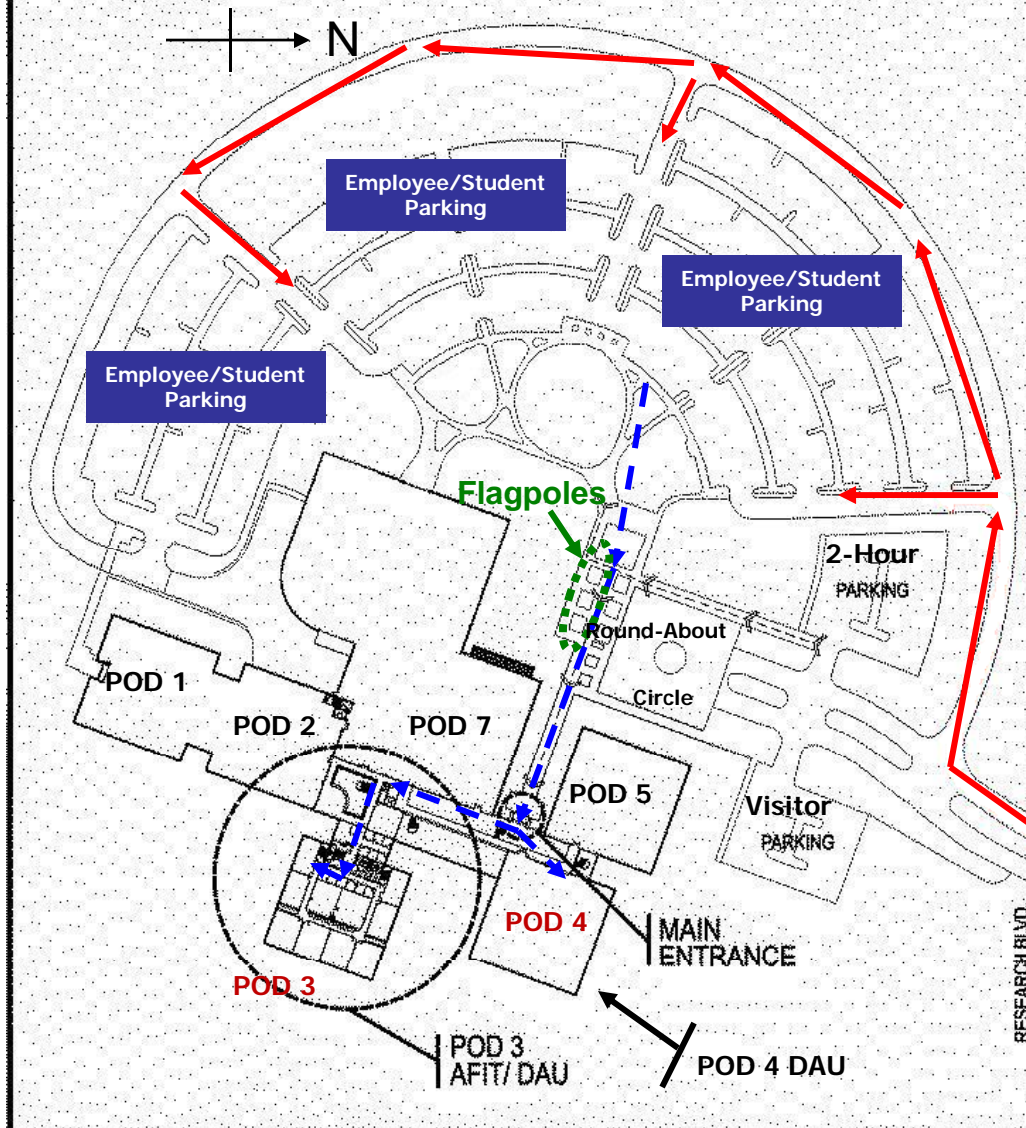

### Parking:

Turn into 3100 Research Blvd and take the first right turn - park in the employee/student parking lots (follow the **red arrows**).

**Enter the building** by following the sidewalk (see **blue arrows** on map) past the statues and round-about circle and then through the glass entrance doors between PODs 5 & 7. You will be entering the building on the second floor (see "Main Entrance" on map).

**POD 4 classrooms 105-120/211/215:** Once inside the "Main Entrance," go to the left, past the elevator and follow the signs to POD 4 or take the elevator down to the lower level and exit to the right, down the hallway.

**POD 3 classrooms 220-225:** Once inside the "Main Entrance," go to the right and walk to the double glass doors at the south end (continuing to follow the **blue arrows** on this map). Pass through the doors and turn left immediately. Walk straight ahead through another set of glass doors to find POD 3 (2<sup>nd</sup> floor).