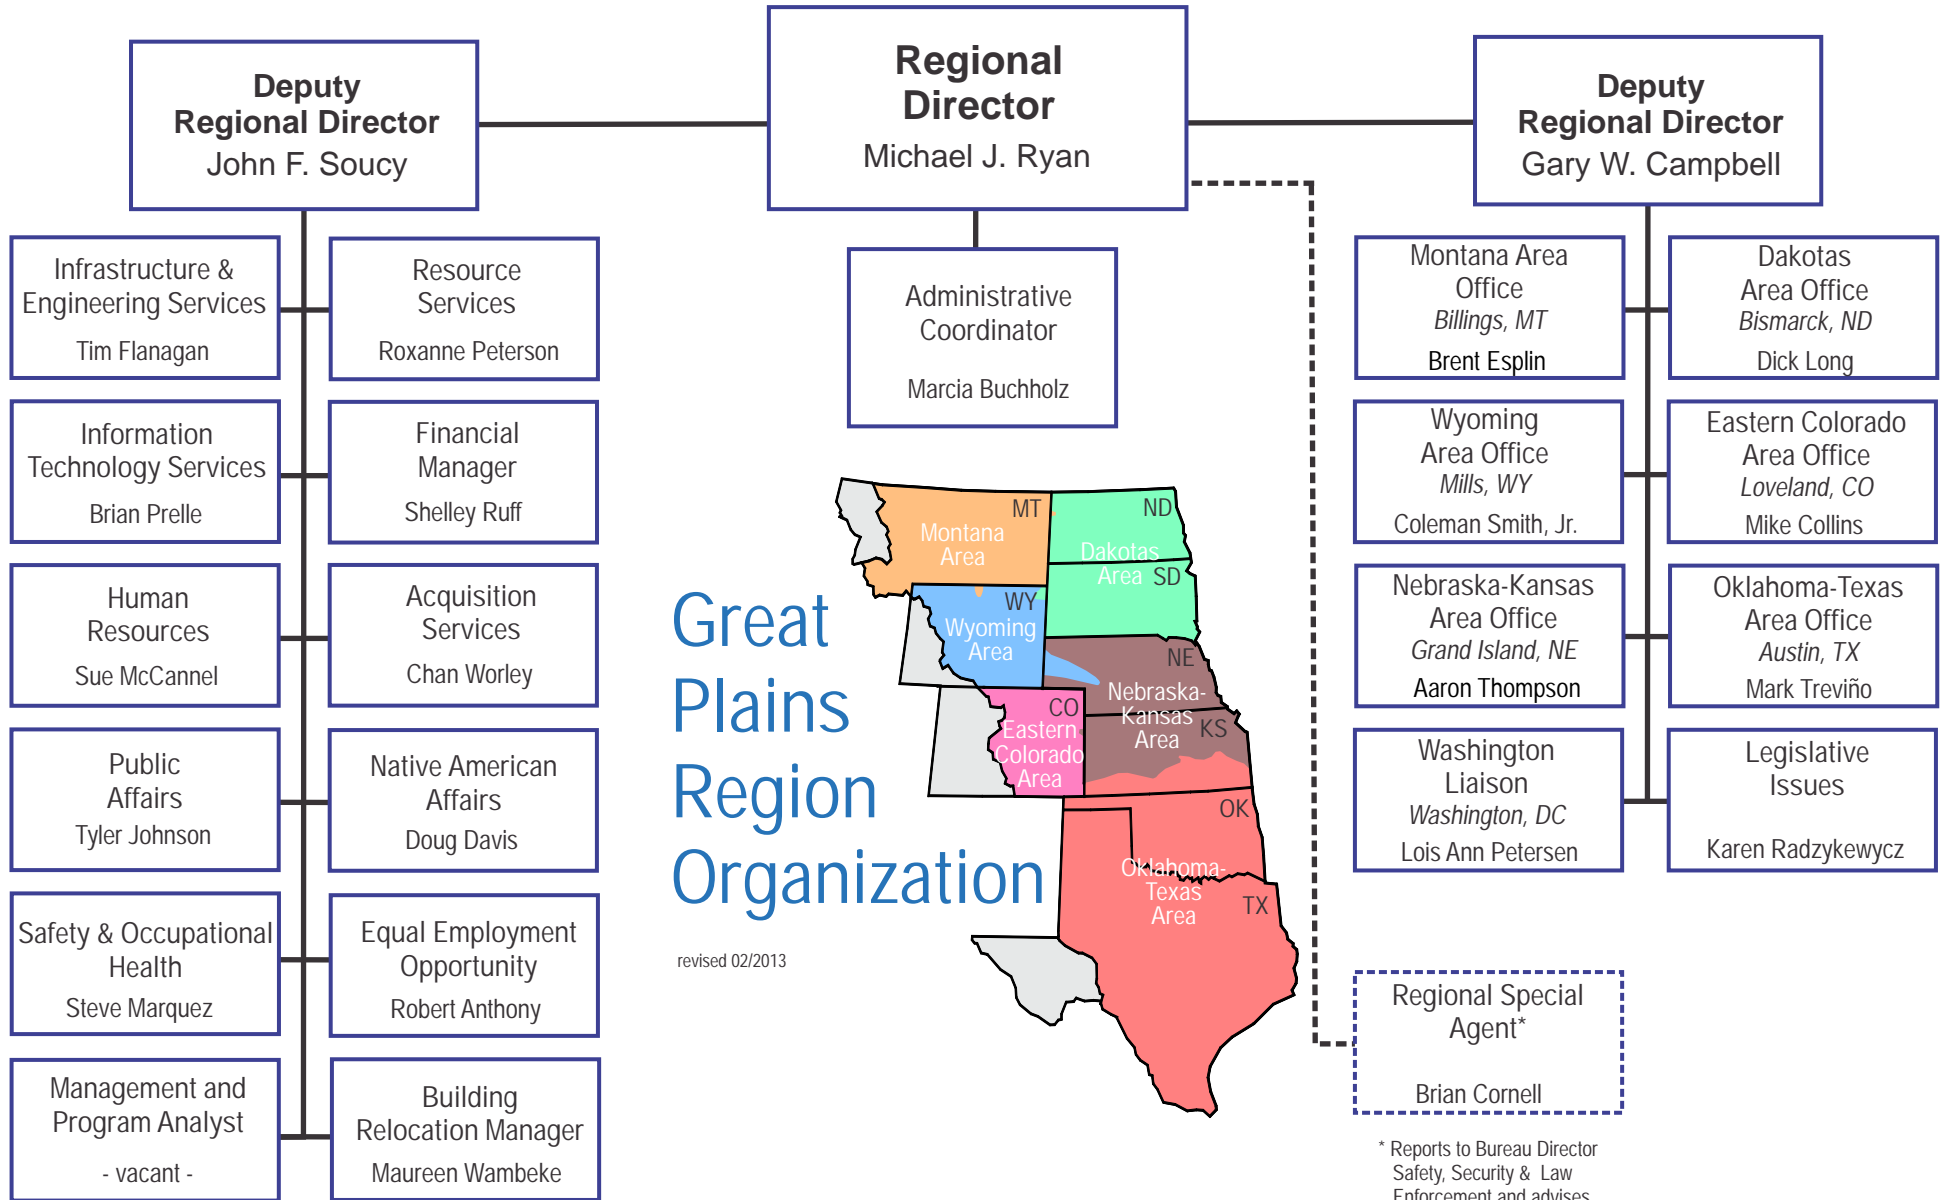

RECLAMATION

Managing Water in the West

Great Plains Region Organization

revised 02/2013

* Reports to Bureau Director Safety, Security & Law Enforcement and advises the Regional Director