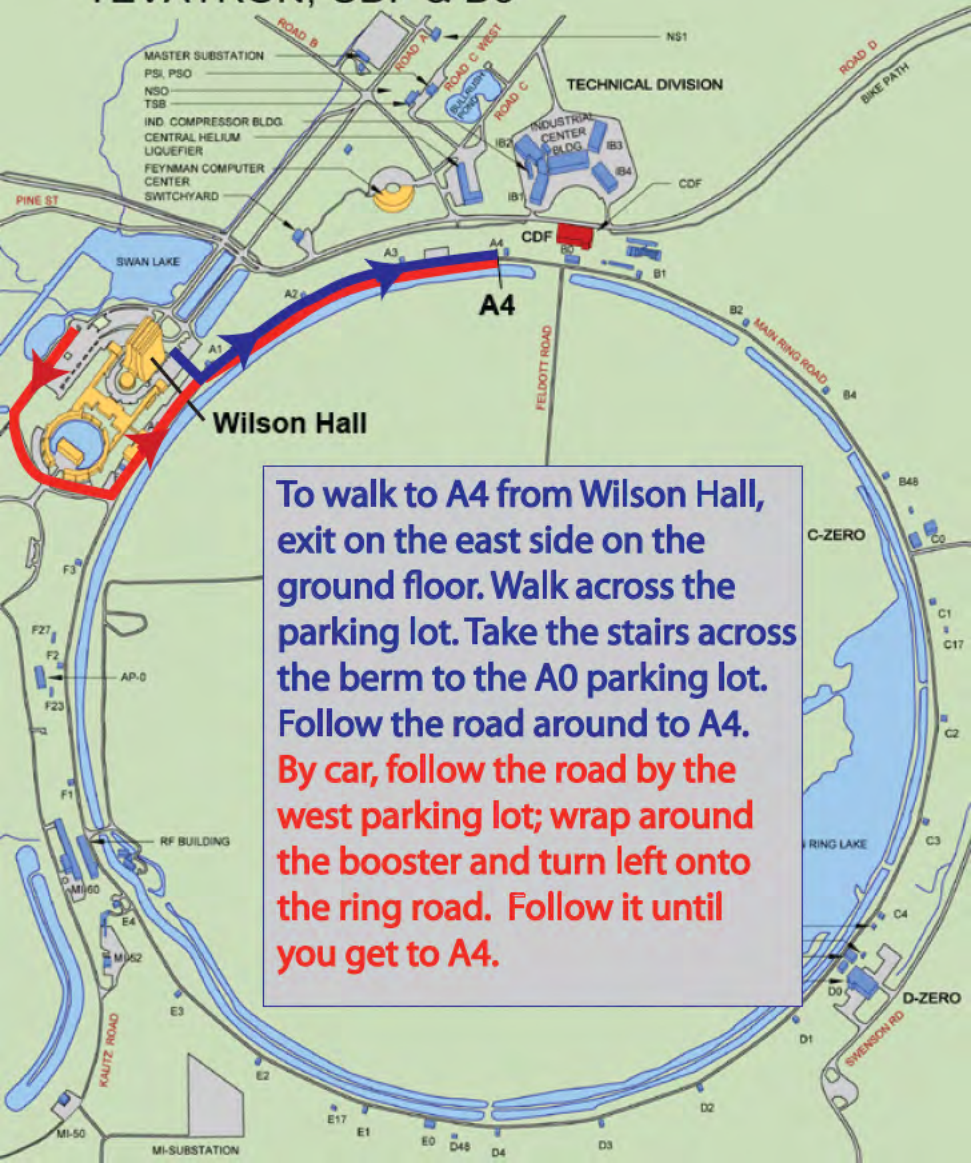

# TEVATRON, CDF & D0

To walk to A4 from Wilson Hall, exit on the east side on the ground floor. Walk across the parking lot. Take the stairs across the berm to the A0 parking lot. Follow the road around to A4.

By car, follow the road by the west parking lot; wrap around the booster and turn left onto the ring road. Follow it until you get to A4.