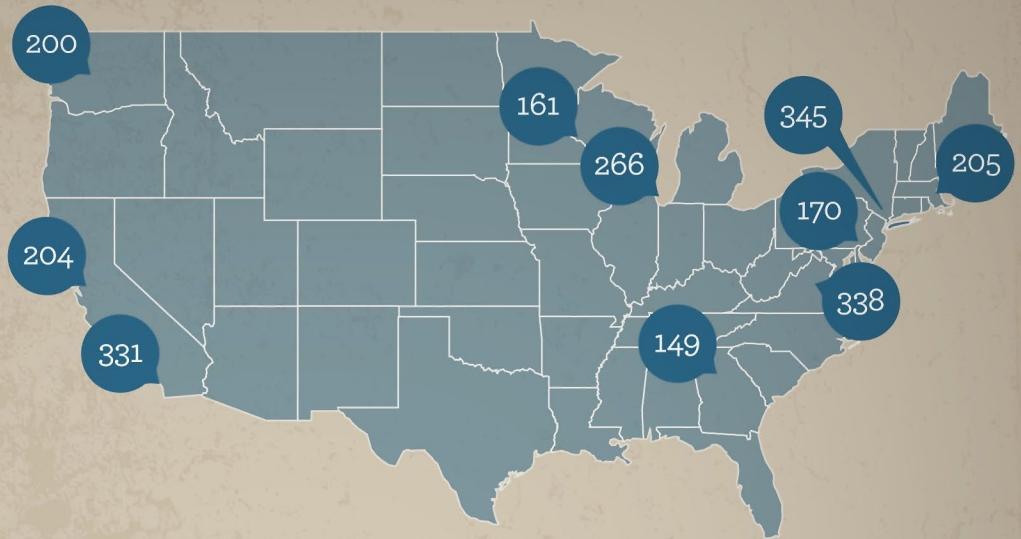

Top Ten Metropolitan Areas 2012

TOP 10 Metropolitan Areas TOTAL VOLUNTEERS

1. New York-Northern New Jersey-Long Island (345)
2. Washington-Arlington-Alexandria (338)
3. Los Angeles-Long Beach-Santa Ana (331)
4. Chicago-Naperville-Joliet (266)
5. Boston-Cambridge-Quincy (205)
6. San Francisco-Oakland-Fremont (204)
7. Seattle-Tacoma-Bellevue (200)
8. Philadelphia-Camden-Wilmington (170)
9. Minneapolis-St. Paul-Bloomington (161)
10. Atlanta-Sandy Springs-Marietta (149)

TOP 10 Metropolitan Areas VOLUNTEERS PER CAPITA

1. Fort Collins-Loveland, Colo. (14.7)
2. Missoula, Mont. (11.0)
3. Ithaca, N.Y. (10.8)
4. Ann Arbor, Mich. (9.7)
5. Olympia, Wash. (9.5)
6. Eugene-Springfield, Ore. (9.1)
7. Madison, Wis. (9.0)
8. Bremerton-Silverdale, Wash. (8.8)
9. Rochester, Min. (8.6)
10. Lebanon, N.H.- Vt. (8.6)