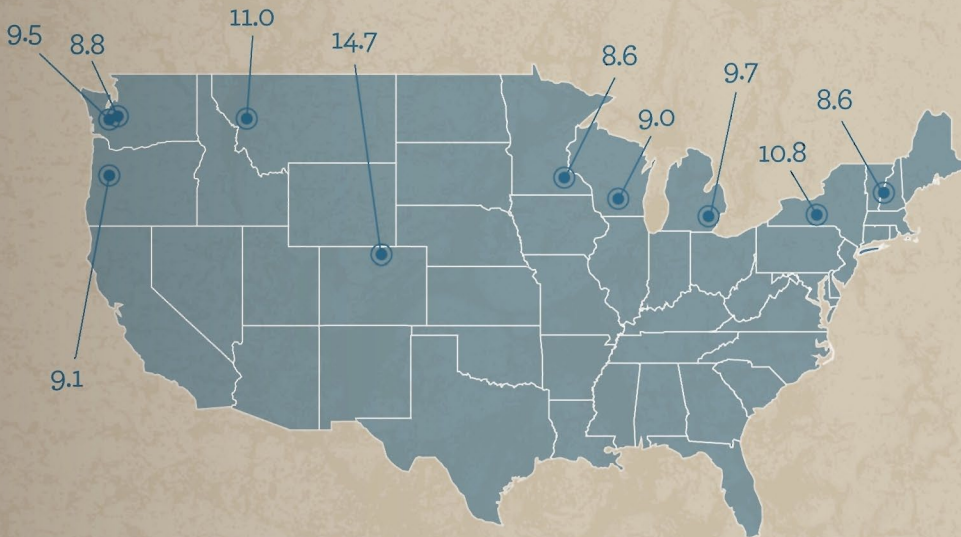

Top Ten Metropolitan Areas 2012

TOP 10 Metropolitan Areas TOTAL VOLUNTEERS

1. New York-Northern New Jersey-Long Island (345)
2. Washington-Arlington-Alexandria (338)
3. Los Angeles-Long Beach-Santa Ana (331)
4. Chicago-Naperville-Joliet (266)
5. Boston-Cambridge-Quincy (205)
6. San Francisco-Oakland-Fremont (204)
7. Seattle-Tacoma-Bellevue (200)
8. Philadelphia-Camden-Wilmington (170)
9. Minneapolis-St. Paul-Bloomington (161)
10. Atlanta-Sandy Springs-Marietta (149)

TOP 10 Metropolitan Areas VOLUNTEERS PER CAPITA

1. Fort Collins-Loveland, Colo. (14.7)
2. Missoula, Mont. (11.0)
3. Ithaca, N.Y. (10.8)
4. Ann Arbor, Mich. (9.7)
5. Olympia, Wash. (9.5)
6. Eugene-Springfield, Ore. (9.1)
7. Madison, Wis. (9.0)
8. Bremerton-Silverdale, Wash. (8.8)
9. Rochester, Min. (8.6)
10. Lebanon, N.H.- Vt. (8.6)