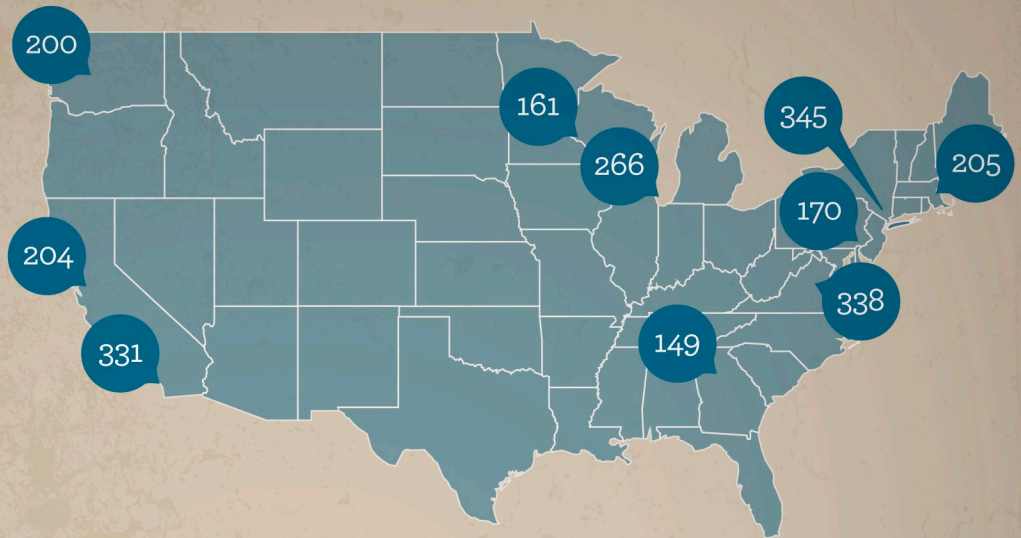

# Top Ten Metropolitan Areas 2012

## TOP 10 Metropolitan Areas TOTAL VOLUNTEERS

1. New York-Northern New Jersey-Long Island (345)
2. Washington-Arlington-Alexandria (338)
3. Los Angeles-Long Beach-Santa Ana (331)
4. Chicago-Naperville-Joliet (266)
5. Boston-Cambridge-Quincy (205)
6. San Francisco-Oakland-Fremont (204)
7. Seattle-Tacoma-Bellevue (200)
8. Philadelphia-Camden-Wilmington (170)
9. Minneapolis-St. Paul-Bloomington (161)
10. Atlanta-Sandy Springs-Marietta (149)

## TOP 10 Metropolitan Areas VOLUNTEERS PER CAPITA

1. Fort Collins-Loveland, Colo. (14.7)
2. Missoula, Mont. (11.0)
3. Ithaca, N.Y. (10.8)
4. Ann Arbor, Mich. (9.7)
5. Olympia, Wash. (9.5)
6. Eugene-Springfield, Ore. (9.1)
7. Madison, Wis. (9.0)
8. Bremerton-Silverdale, Wash. (8.8)
9. Rochester, Min. (8.6)
10. Lebanon, N.H. - Vt. (8.6)