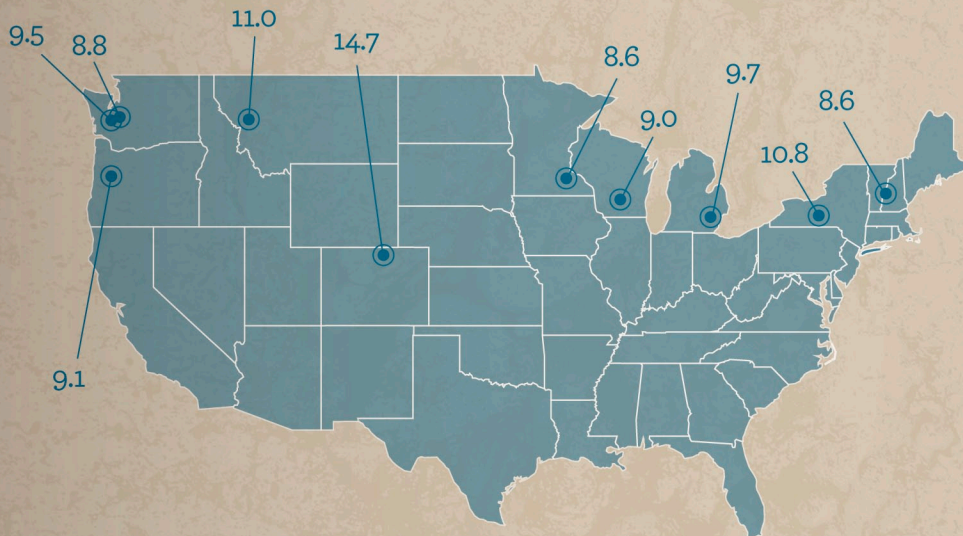

# Top Ten Metropolitan Areas 2012

## TOP 10 Metropolitan Areas TOTAL VOLUNTEERS

1. New York-Northern New Jersey-Long Island (345)
2. Washington-Arlington-Alexandria (338)
3. Los Angeles-Long Beach-Santa Ana (331)
4. Chicago-Naperville-Joliet (266)
5. Boston-Cambridge-Quincy (205)
6. San Francisco-Oakland-Fremont (204)
7. Seattle-Tacoma-Bellevue (200)
8. Philadelphia-Camden-Wilmington (170)
9. Minneapolis-St. Paul-Bloomington (161)
10. Atlanta-Sandy Springs-Marietta (149)

## TOP 10 Metropolitan Areas VOLUNTEERS PER CAPITA

1. Fort Collins-Loveland, Colo. (14.7)
2. Missoula, Mont. (11.0)
3. Ithaca, N.Y. (10.8)
4. Ann Arbor, Mich. (9.7)
5. Olympia, Wash. (9.5)
6. Eugene-Springfield, Ore. (9.1)
7. Madison, Wis. (9.0)
8. Bremerton-Silverdale, Wash. (8.8)
9. Rochester, Min. (8.6)
10. Lebanon, N.H. - Vt. (8.6)