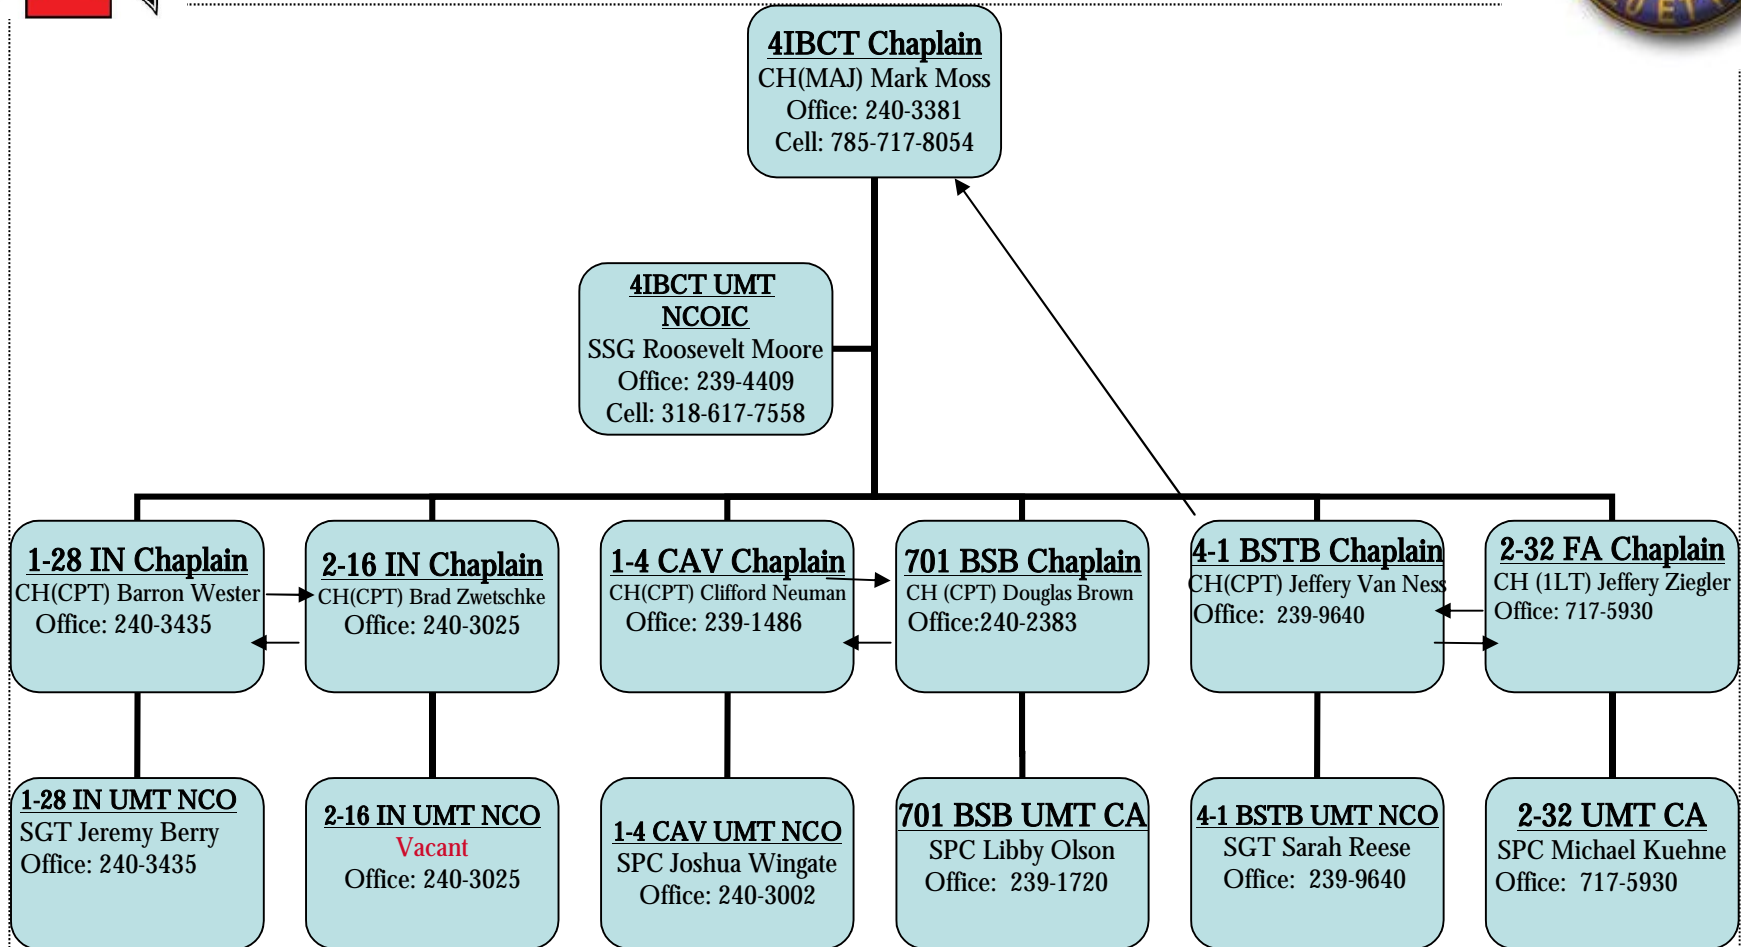

Post Wide Worship Services

Catholic

Morris Hill Chapel	Sunday	0930-1030
CCD	Sunday	0830
Vigil Mass	Saturday	1630
Normandy Chapel	Sunday	1130-1230
IACH	Mon-Thur	1200

Liturgical

Normandy Chapel	Sunday	0900-0945
-----------------	--------	-----------

Camp Funston Field Services (Bldg. 1885C)

Collective Protestant	Sunday	0900
Catholic Mass	Sunday	1100

41BCT UMT Alert Roster

Fort Riley Installation On-Call/ Staff Duty Chaplain can be reached at 239-HELP (4357)