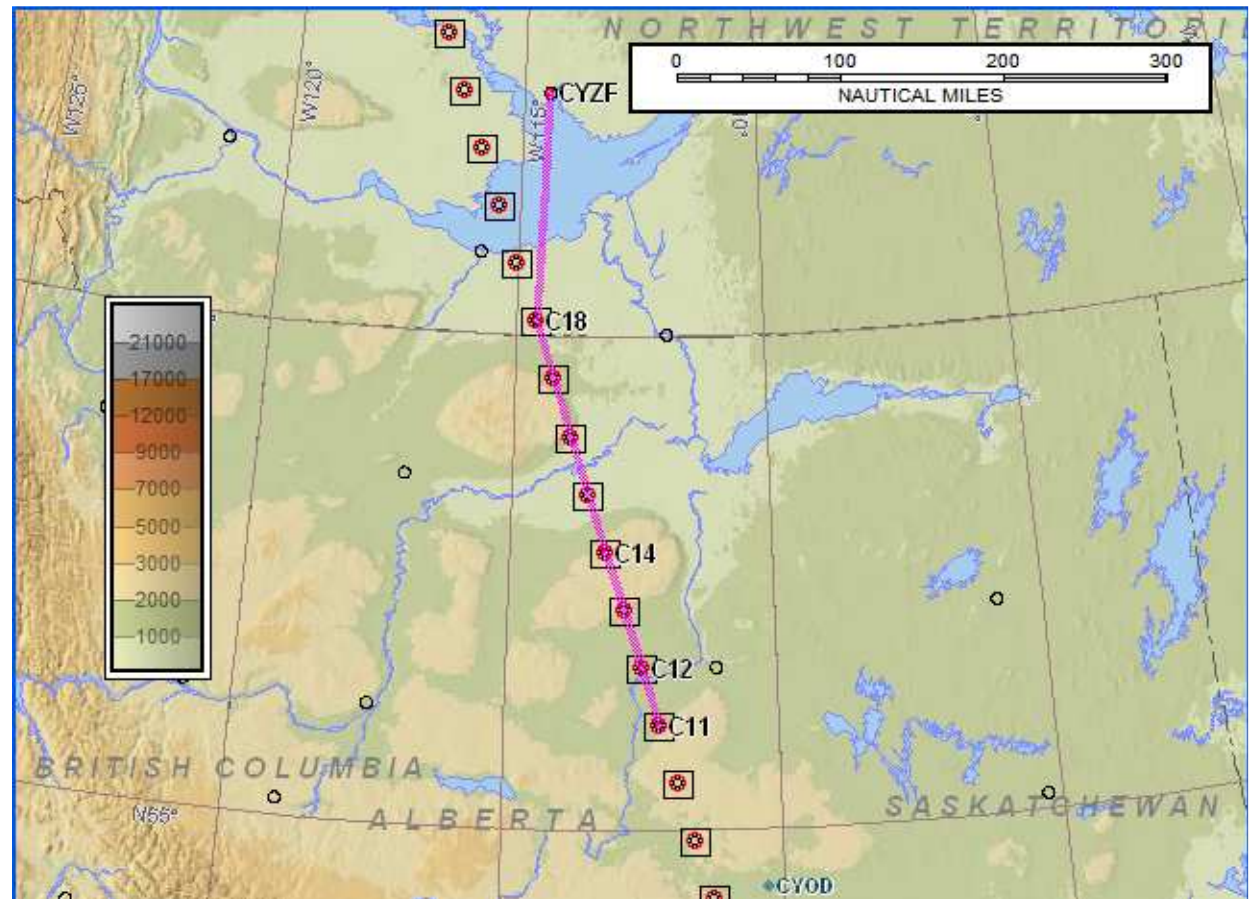

July 3 B200 pattern

CALIPSO Val and P3 coordination

FWP p a CYZF N 62 27.77 W 114 26.42 28000 takeoff ~ 18:15 UT

FWP u s C18 N 60 8.18 W 114 36.91 28000

FWP u s C14 N 57 48.35 W 113 8.82 28000 meet P3

FWP u s C12 N 56 38.15 W 112 28.45 28000

FWP u s C11 N 56 2.98 W 112 9.08 28000

FWP u s C14 N 57 48.35 W 113 8.82 28000

FWP u s C18 N 60 8.18 W 114 36.91 28000

FWP p a CYZF N 62 27.77 W 114 26.42 29000 landing ~22:15 UT