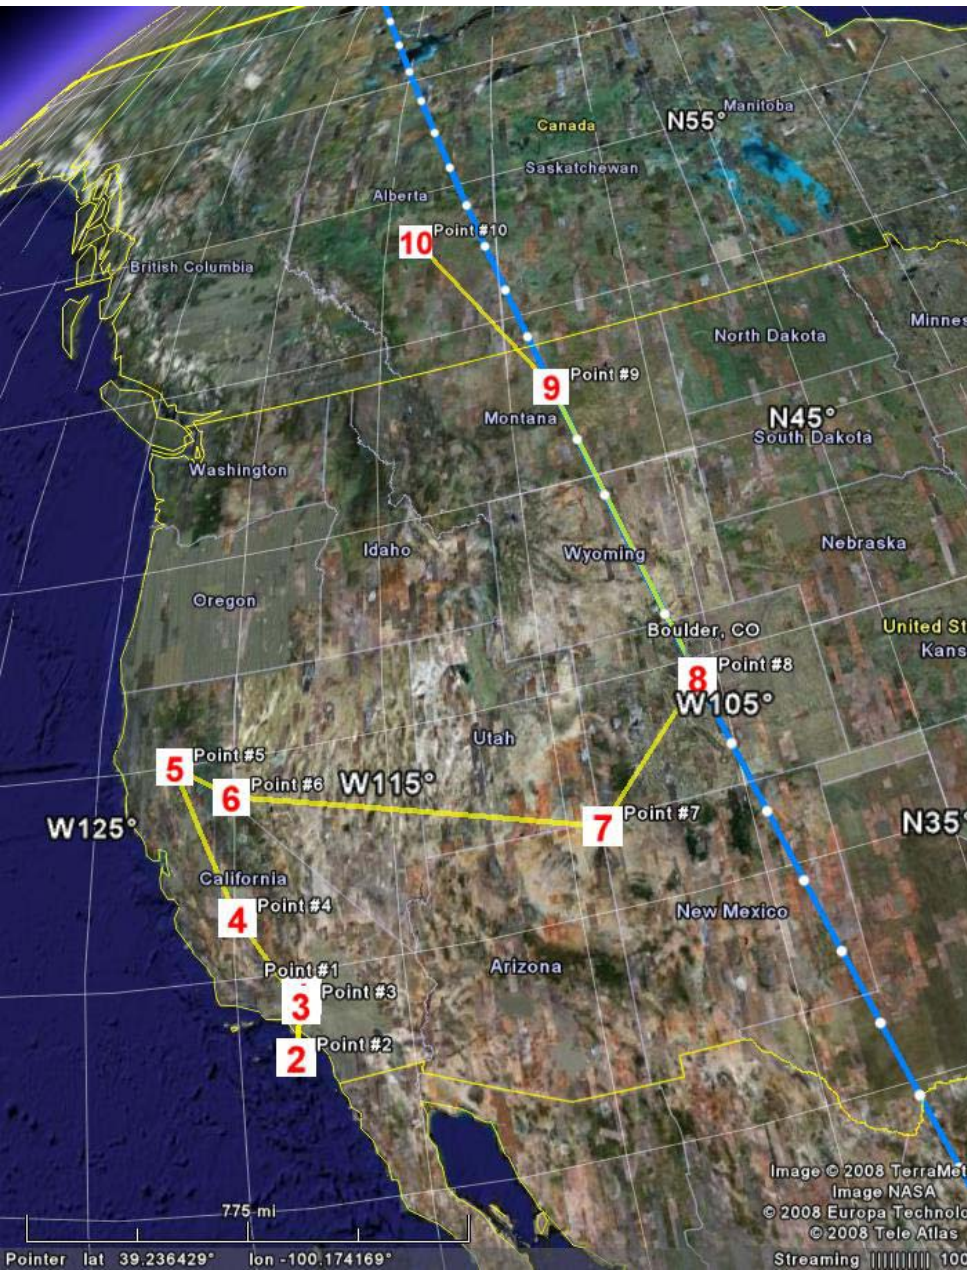

DC-8 Transit: Palmdale-Edmonton, 26 June 2008

Est. Takeoff: 0650

Est. Duration: 7:45

Pts 2-3: Lidar Curtain

Pts 3-6: California Wildfires
(IFR below 18 kft)

Pt 6: Lidar curtain over Lake Tahoe

Pts 6-7: LA basin outflow

Pt 7: Four Corners Power Plants

Pts 8-9: Intercomparison with HIAPER
(high-to-low with 3 legs at high,
middle, and low altitudes)