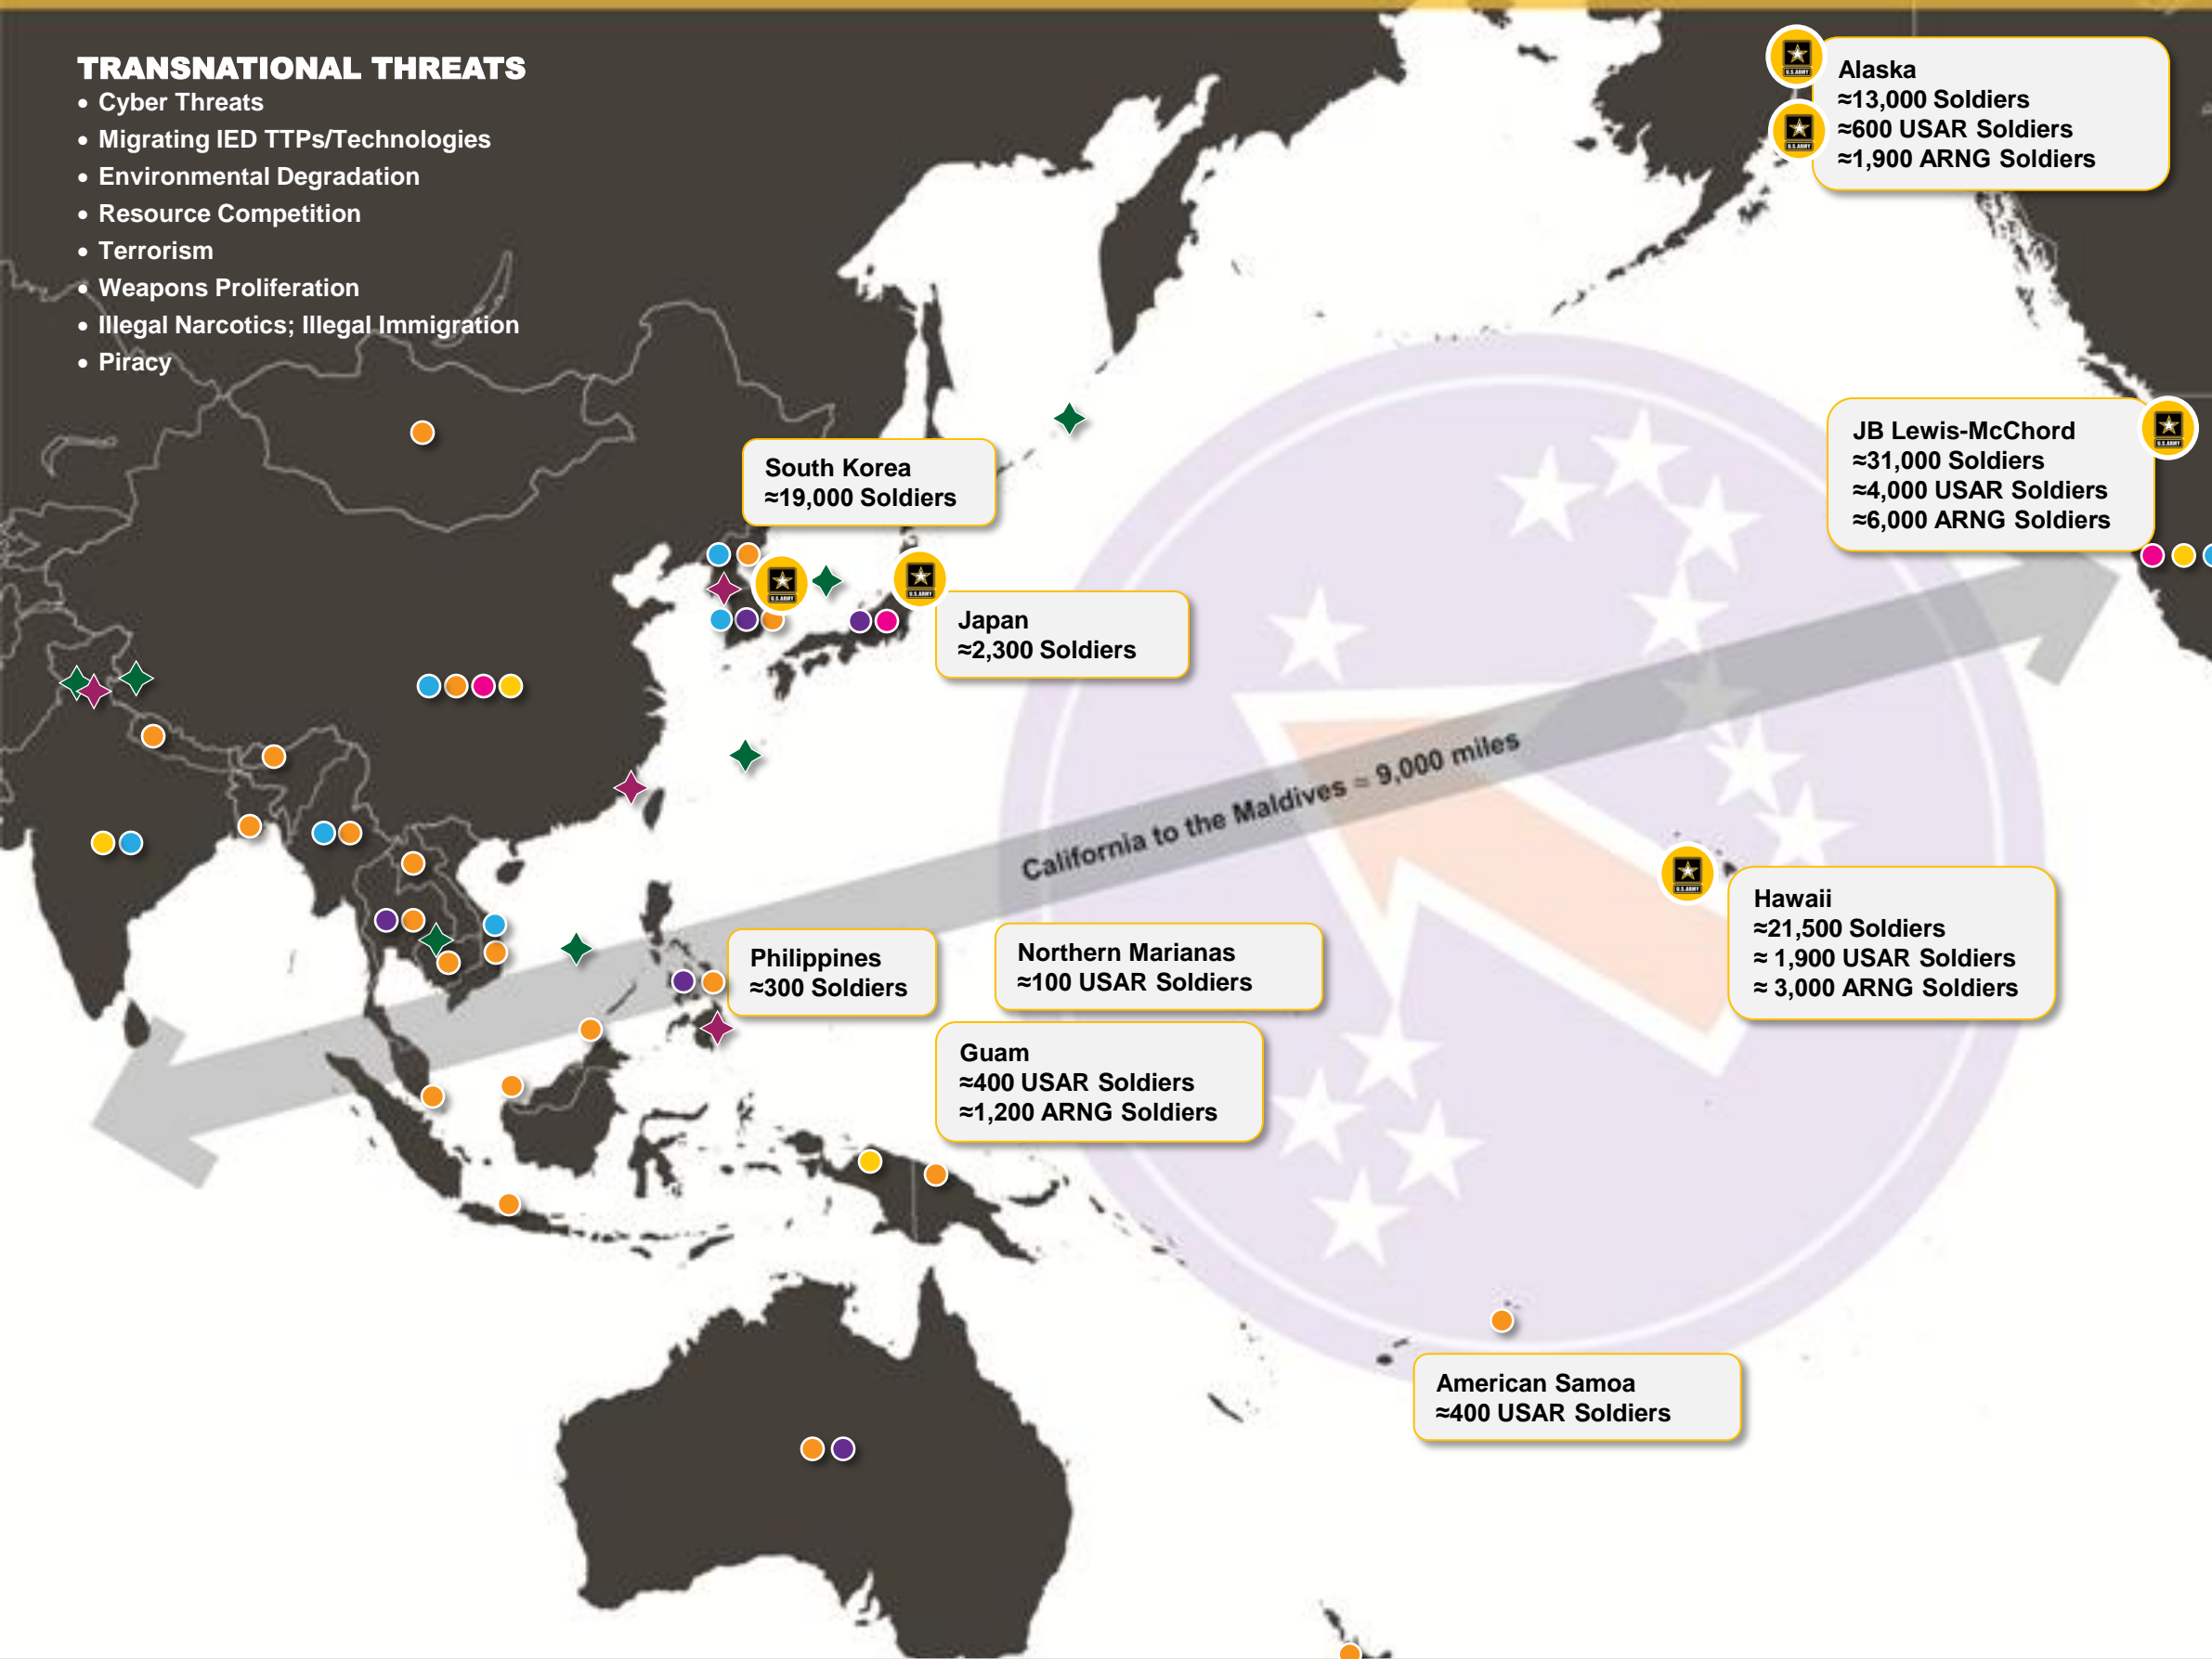

## TRANSNATIONAL THREATS

- Cyber Threats
- Migrating IED TTPs/Technologies
- Environmental Degradation
- Resource Competition
- Terrorism
- Weapons Proliferation
- Illegal Narcotics; Illegal Immigration
- Piracy

## THE PACIFIC THEATER

- **The World's 3 Largest Economies**  
United States China Japan
- **The World's 4 Most Populous Countries**  
China India United States Indonesia
- **7 of the World's 10 Largest Armies**  
China India N. Korea S. Korea United States Vietnam Burma
- **5 of the 7 U.S. Mutual Defense Agreements**  
Australia Philippines Thailand Japan S. Korea
- **21 of the 27 Defense Chiefs are Army Officers**  
Australia Cambodia New Zealand S. Korea Papua New Guinea  
Bangladesh China Nepal Thailand  
Bhutan Laos North Korea Timor-Leste  
Brunei Malaysia Philippines Tonga  
Burma Mongolia Singapore Vietnam

## SHAPE

- **24 Large Scale Exercises with 14 of 36 Countries in the region**
- **FY 11 Development of Partner Capacity in 21 Countries**
  - Subject Matter Expert Exchanges with 19 Countries
  - 54 U.S. & Partner Soldier Exchange Assignments
  - 7 U.S. Soldiers attended 4 Partner Army Schools
  - 192 Asia-Pacific Soldiers attended U.S. Army Schools
  - 70 Asia-Pacific CIED Center events with 7 Countries
- **6 Countries Partnered with the National Guard**
  - Mongolia > Alaska
  - Thailand > Washington
  - Philippines > Hawaii/Guam
  - Bangladesh > Oregon
  - Indonesia > Hawaii
  - Cambodia > Idaho
- **134 Engagements with 34 Countries**
- **40+ Executive Engagements with 18 Countries**
- **Humanitarian Assistance and Disaster Relief**
  - Contingency Response Headquarters (HI, Japan)
  - Forward Stocks, Engineer/Medical/Civil Affairs expertise

## WIN

- **Support ongoing operations to defeat al Qaeda affiliates in the Philippines and throughout South and SE Asia**
- **If prevention fails, USARPAC rapidly projects and sustains unified land force capabilities to win decisively**