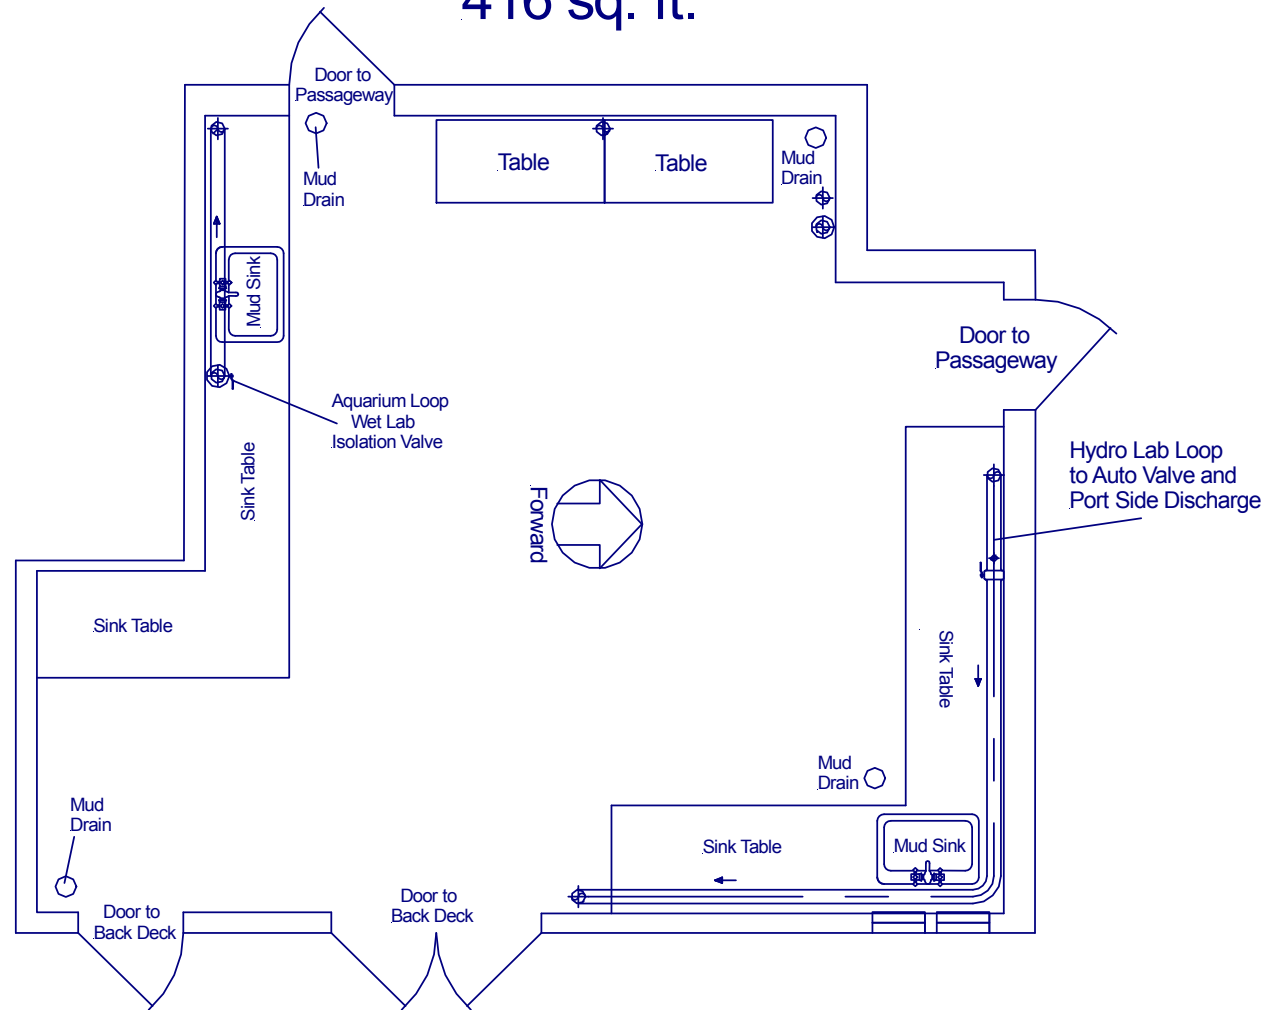

Wet Lab

416 sq. ft.

Wet Lab Elevations

Wet Lab Elevations

Starboard

Port