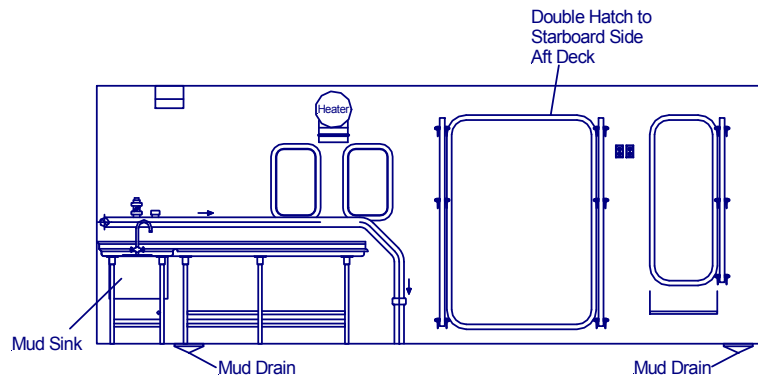

Wet Lab

416 sq. ft.

Wet Lab Elevations

Wet Lab Elevations

Starboard

Port