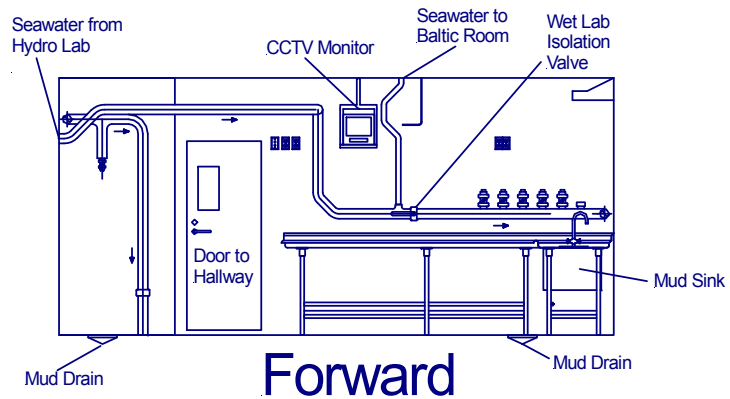

Wet Lab

416 sq. ft.

Wet Lab Elevations

Wet Lab Elevations

Starboard

Port