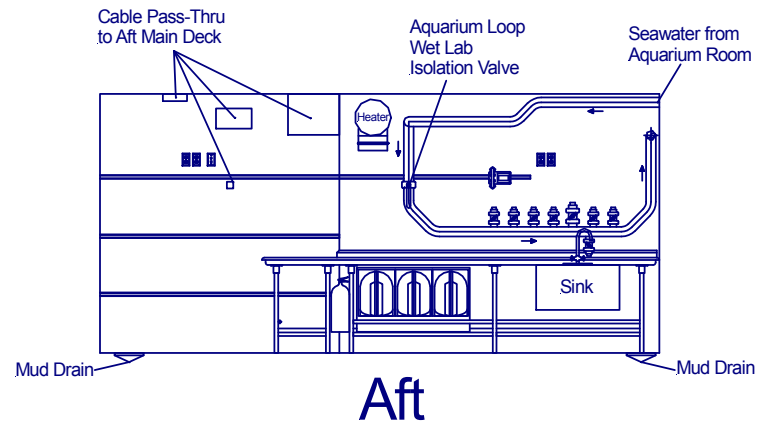

Wet Lab

416 sq. ft.

Wet Lab Elevations

Wet Lab Elevations

Starboard

Port