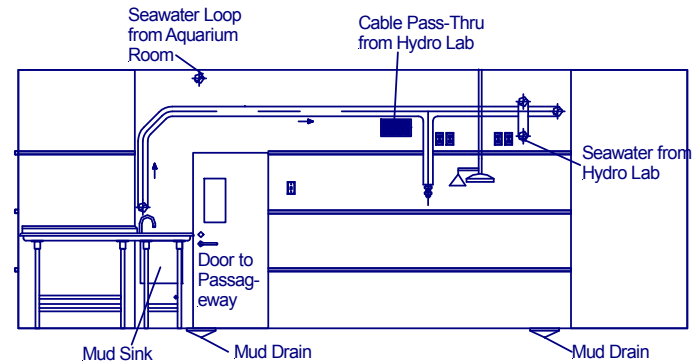

Wet Lab

416 sq. ft.

Wet Lab Elevations

Wet Lab Elevations

Starboard

Port