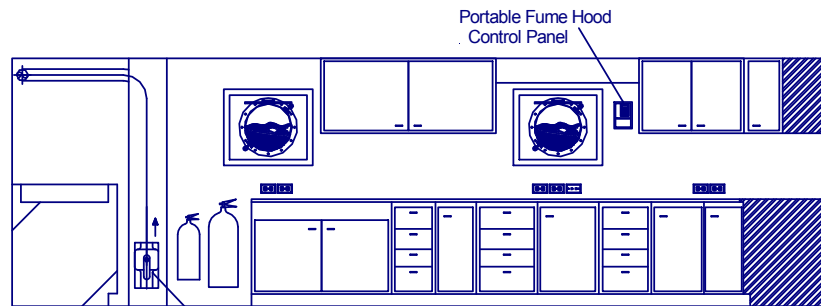

Hydro Lab

445 sq. ft.

Hydro Lab Elevations

Forward

Aft

Hydro Lab Elevations

Starboard
Seawater System Isolation Valve

Port
Seawater System Hydro Lab Isolation Valve