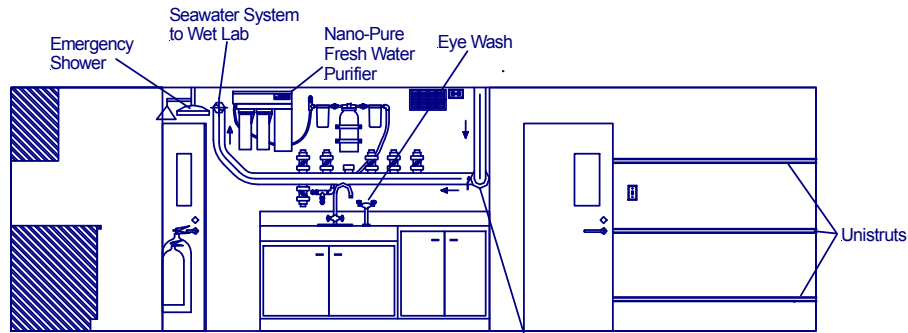

Hydro Lab

445 sq. ft.

Hydro Lab Elevations

Forward

Aft

Hydro Lab Elevations

Starboard
Seawater System Isolation Valve

Port
Seawater System Hydro Lab Isolation Valve