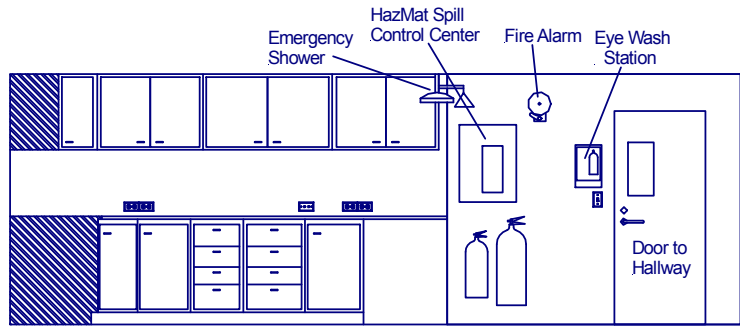

Hydro Lab

445 sq. ft.

Hydro Lab Elevations

Forward

Aft

Hydro Lab Elevations

Starboard
Seawater System Isolation Valve

Port
Seawater System Hydro Lab Isolation Valve