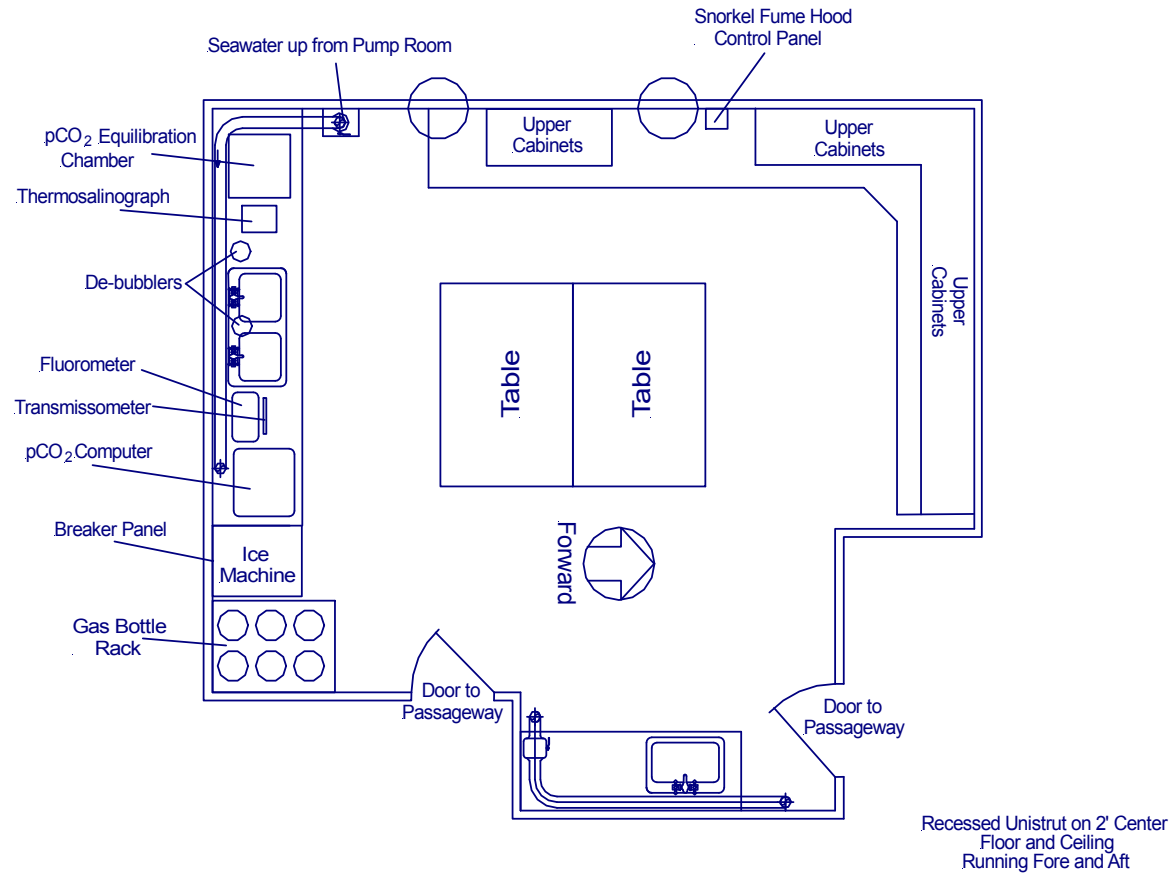

Hydro Lab

445 sq. ft.

Hydro Lab Elevations

Forward

Aft

Hydro Lab Elevations

Starboard
Seawater System Isolation Valve

Port
Seawater System Hydro Lab Isolation Valve