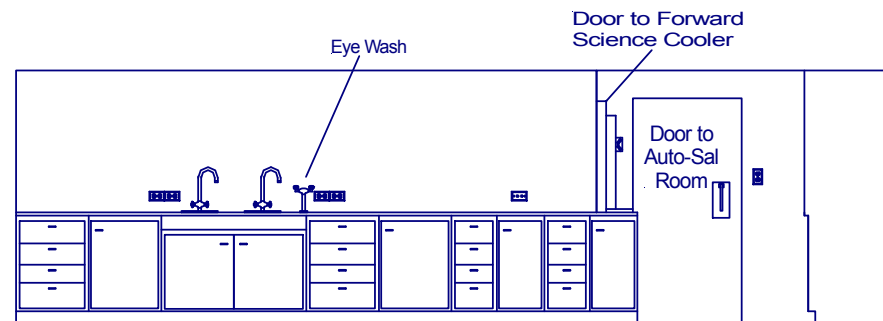

Bio Lab

460 sq. ft.

Floor and Ceiling Unistrut
on 2' center
running fore and aft.

Wall Mounted Unistrut
at 16", 32", and 48" from
deck for gas bottle storage

Bio Lab Elevations

Forward

Aft

Bio Lab Elevations

Starboard

Port