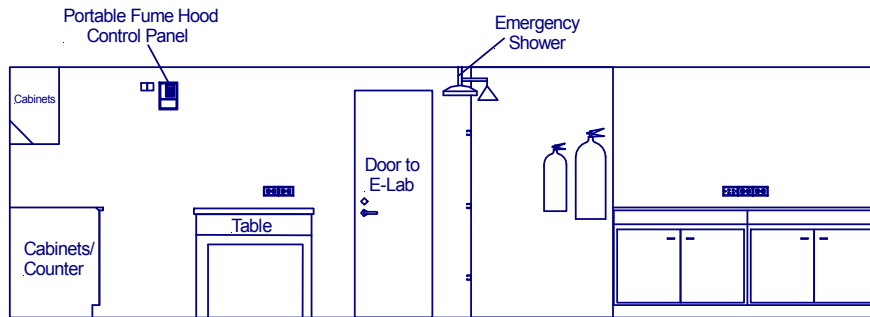

Bio Lab

460 sq. ft.

Floor and Ceiling Unistrut
on 2' center
running fore and aft.

Wall Mounted Unistrut
at 16", 32", and 48" from
deck for gas bottle storage

Bio Lab Elevations

Forward

Aft

Bio Lab Elevations

Starboard

Port