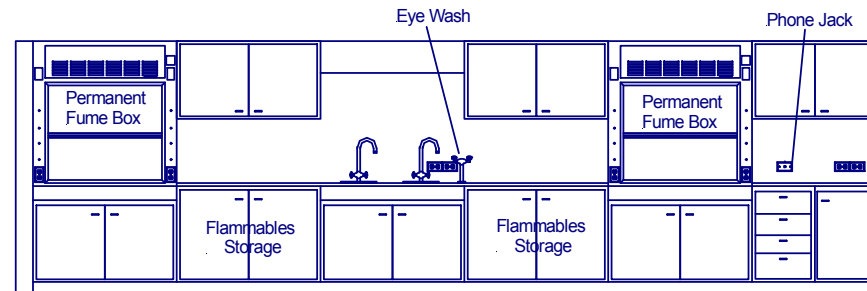

Bio Lab

460 sq. ft.

Floor and Ceiling Unistrut
on 2' center
running fore and aft.

Wall Mounted Unistrut
at 16", 32", and 48" from
deck for gas bottle storage

Bio Lab Elevations

Forward

Aft

Bio Lab Elevations

Starboard

Port