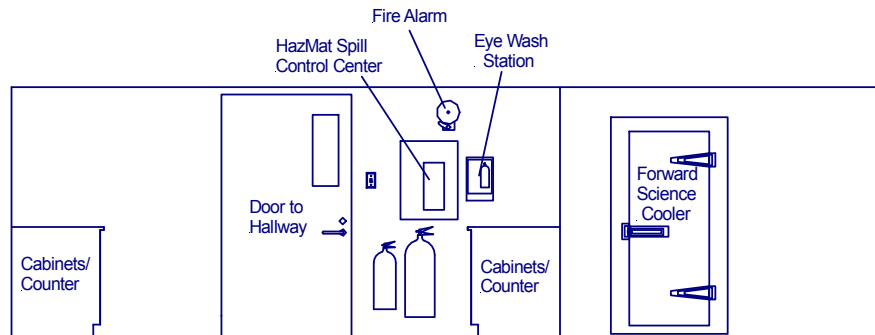

Bio Lab

460 sq. ft.

Floor and Ceiling Unistrut
on 2' center
running fore and aft.

Wall Mounted Unistrut
at 16", 32", and 48" from
deck for gas bottle storage

Bio Lab Elevations

Forward

Aft

Bio Lab Elevations

Starboard

Port