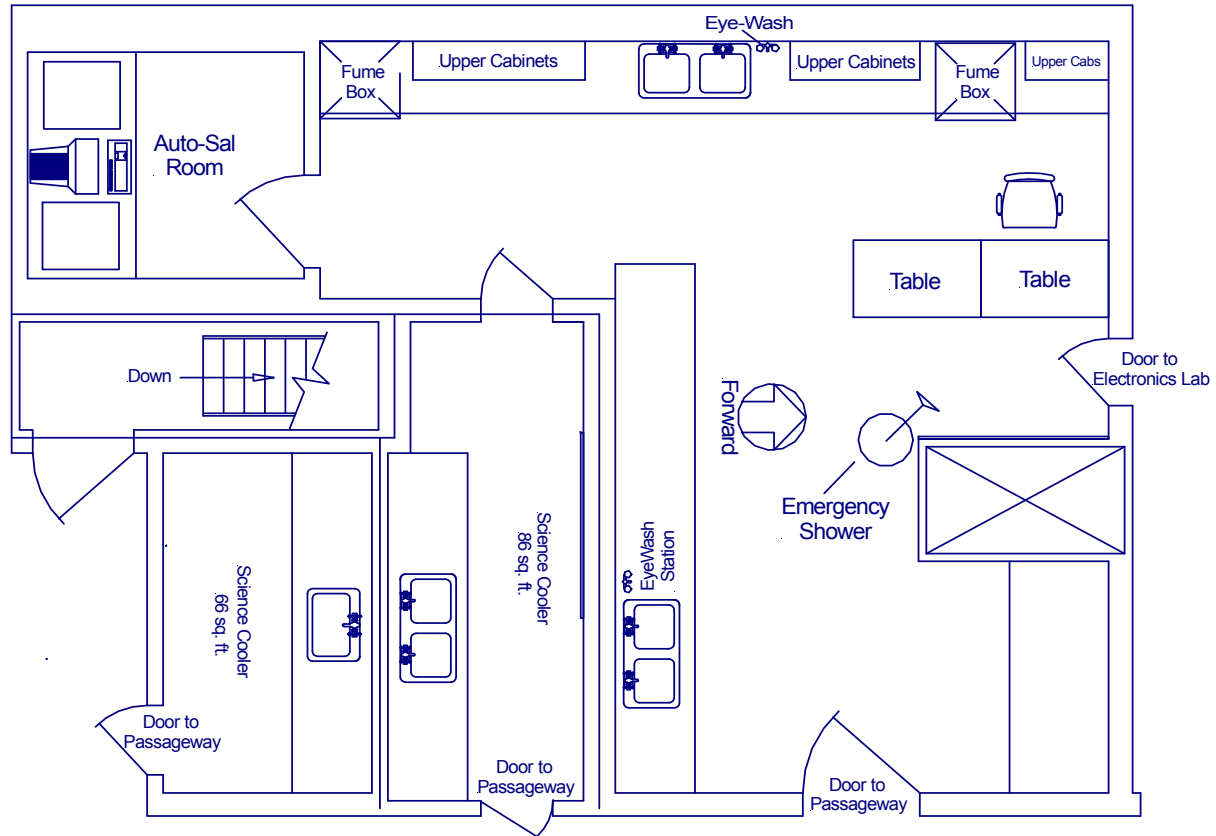

Bio Lab

460 sq. ft.

Floor and Ceiling Unistrut
on 2' center
running fore and aft.

Wall Mounted Unistrut
at 16", 32", and 48" from
deck for gas bottle storage

Bio Lab Elevations

Forward

Aft

Bio Lab Elevations

Starboard

Port