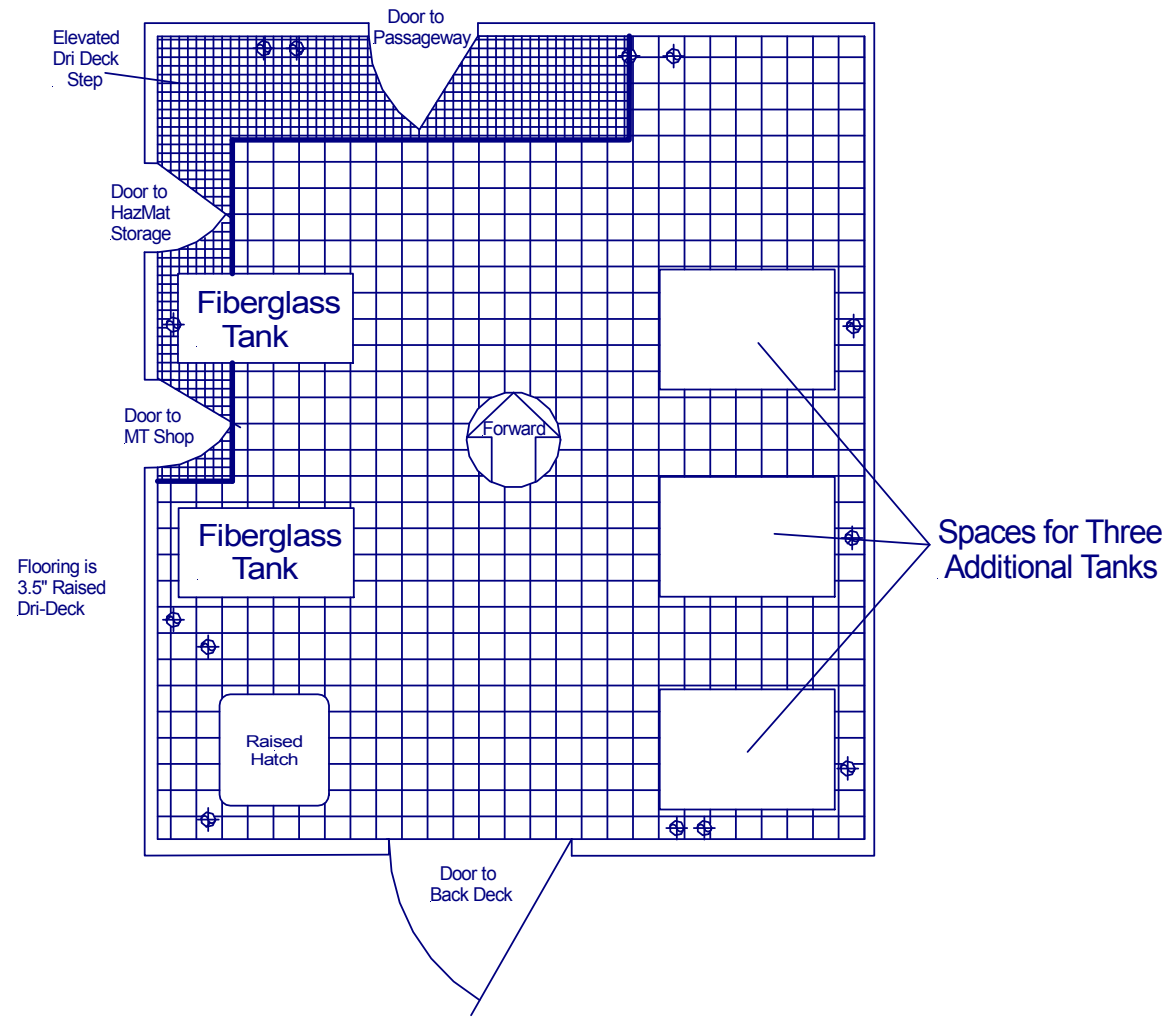

# Aquarium Room

298 sq. ft.

# Aquarium Room Elevations

# Aquarium Room Elevations

Starboard