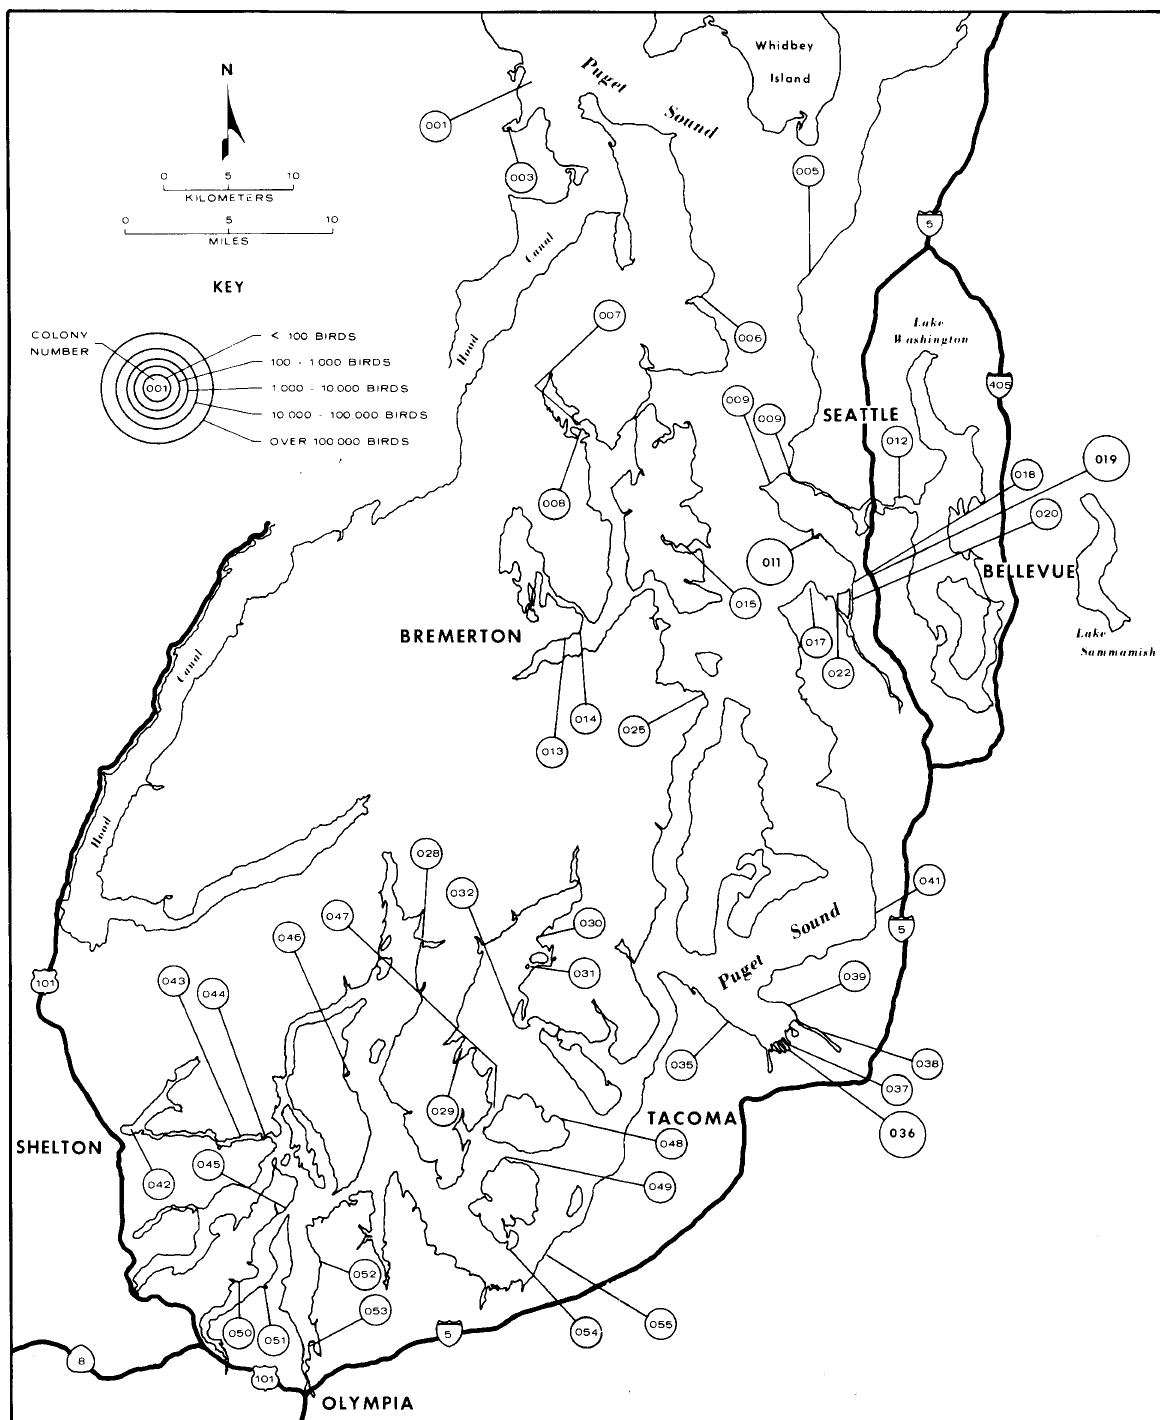

Relative distribution for Pigeon Guillemots in map area 175, Seattle.

175 SEATTLE