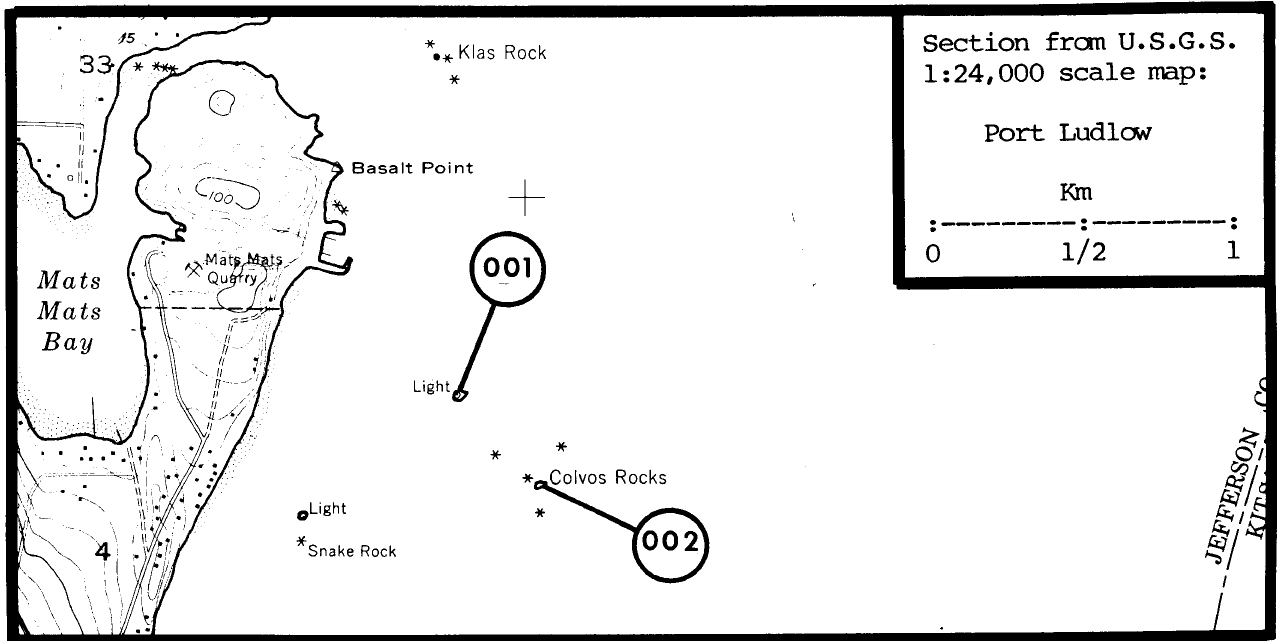

AREA 175, Seattle (cont'd.)

SITE NUMBER	COLONY NAME	LAT.-LONG.				
191	PORT WILLIAMS	48° 07' 00", 123° 03' 00" W				
PIGEON GUILLEMOT	34	SPEICH	05/23/79	B III	255	
PIGEON GUILLEMOT	33	SPEICH	05/26/78	B III	255	
SPECIES NAME	NUMBER BREEDING BIRDS	SOURCE	SURVEY DATE	SURVEY TYPE	REFERENCE DATA QUALITY	

Box gives the most recent or the best estimates available.

001 Colvos Rock, north 47°57'06"N, 122°40'10"W

Glaucous-winged Gull 44 Speich & Wahl 06/24/82 B I 257

002 Colvos Rock, south 47°56'55"N, 122°39'56"W

No Nesting Observed 0 Speich & Wahl 06/29/82 B III 257

003 Port Ludlow 47°55'09"N, 122°41'06"W

Pigeon Guillemot	24	Speich & Wahl	06/29/82	B III	257
Pigeon Guillemot	2	Sluss	Summer/80	B III	249
Pigeon Guillemot	2	Sluss	Summer/81	B III	249
Pigeon Guillemot	2	Sluss	Summer/82	B III	249