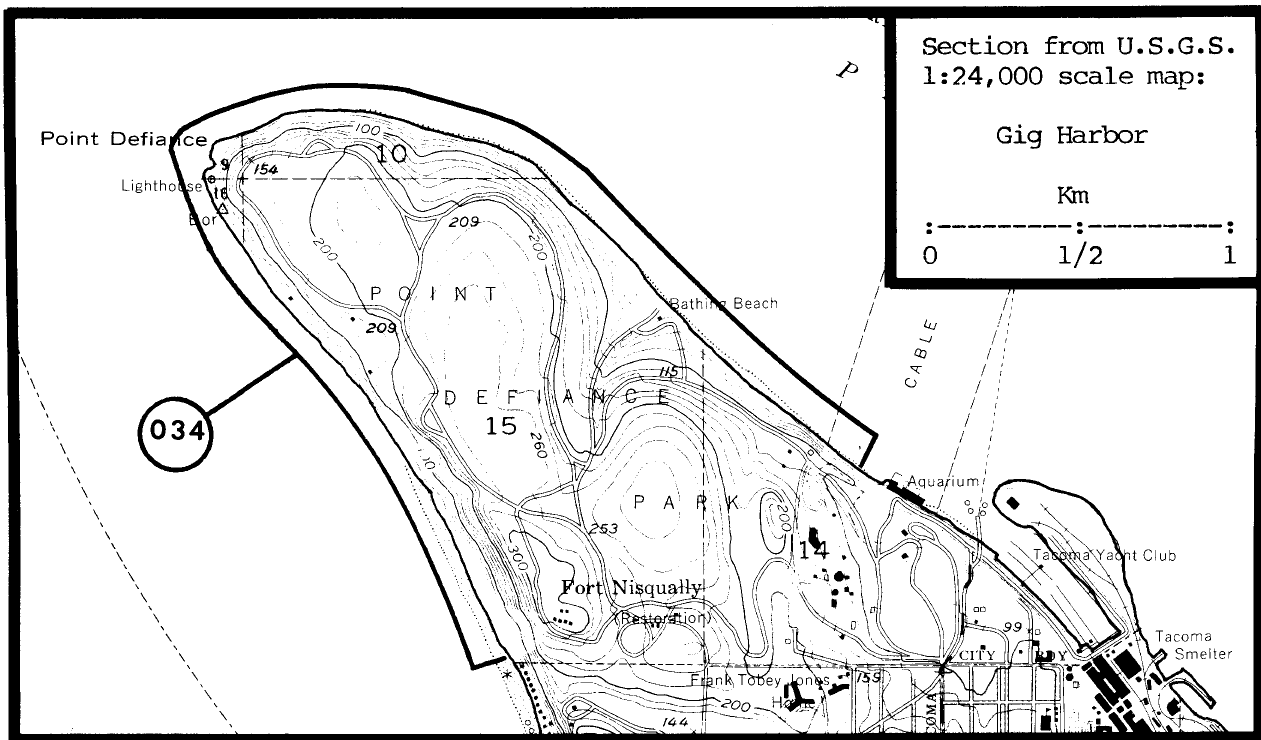

¹Insufficient data to show exact map location. Not shown on map.

③④ Point Defiance 47°18'42"N, 122°32'00"W

No Nesting Observed	0	Speich & Wahl	06/24/82	B III 257
---------------------	---	---------------	----------	-----------