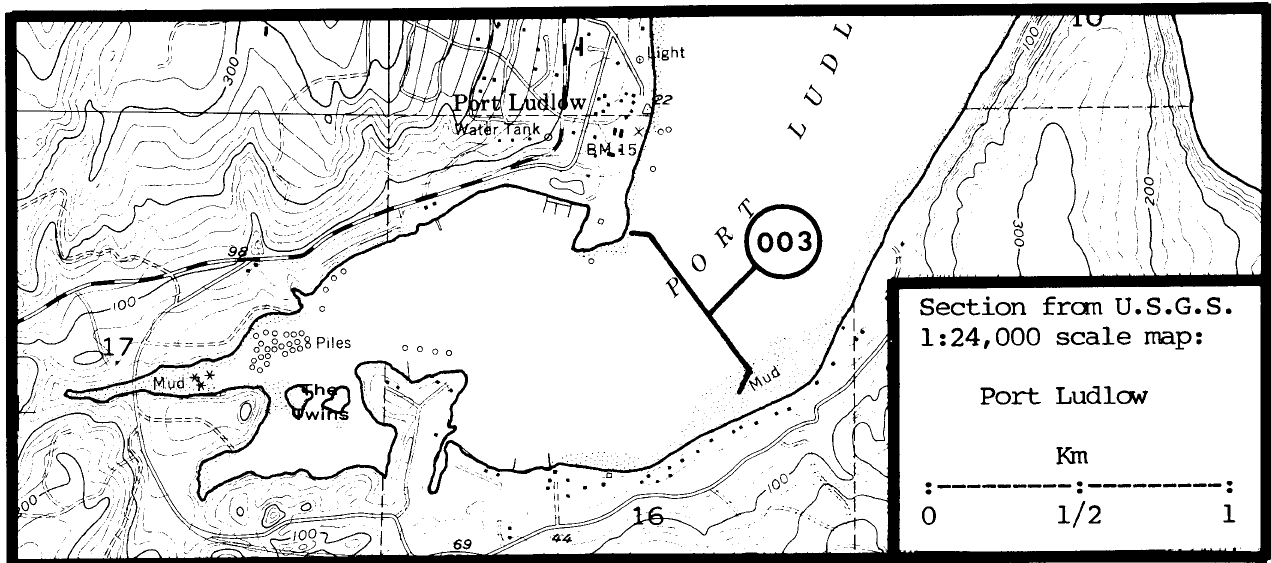

AREA 175, Seattle (cont'd.)

SITE NUMBER	COLONY NAME	LAT.-LONG.				
191	PORT WILLIAMS	48° 07' 00", 123° 03' 00" W				
PIGEON GUILLEMOT	34	SPEICH	05/23/79	B III	255	
PIGEON GUILLEMOT	33	SPEICH	05/26/78	B III	255	
SPECIES NAME	NUMBER BREEDING BIRDS	SOURCE	SURVEY DATE	SURVEY TYPE	REFERENCE DATA QUALITY	

Box gives the most recent or the best estimates available.

001 Colvos Rock, north 47°57'06"N, 122°40'10"W

Glaucous-winged Gull 44 Speich & Wahl 06/24/82 B I 257

002 Colvos Rock, south 47°56'55"N, 122°39'56"W

No Nesting Observed 0 Speich & Wahl 06/29/82 B III 257

003 Port Ludlow 47°55'09"N, 122°41'06"W

Pigeon Guillemot	24	Speich & Wahl	06/29/82	B III	257
Pigeon Guillemot	2	Sluss	Summer/80	B III	249
Pigeon Guillemot	2	Sluss	Summer/81	B III	249
Pigeon Guillemot	2	Sluss	Summer/82	B III	249