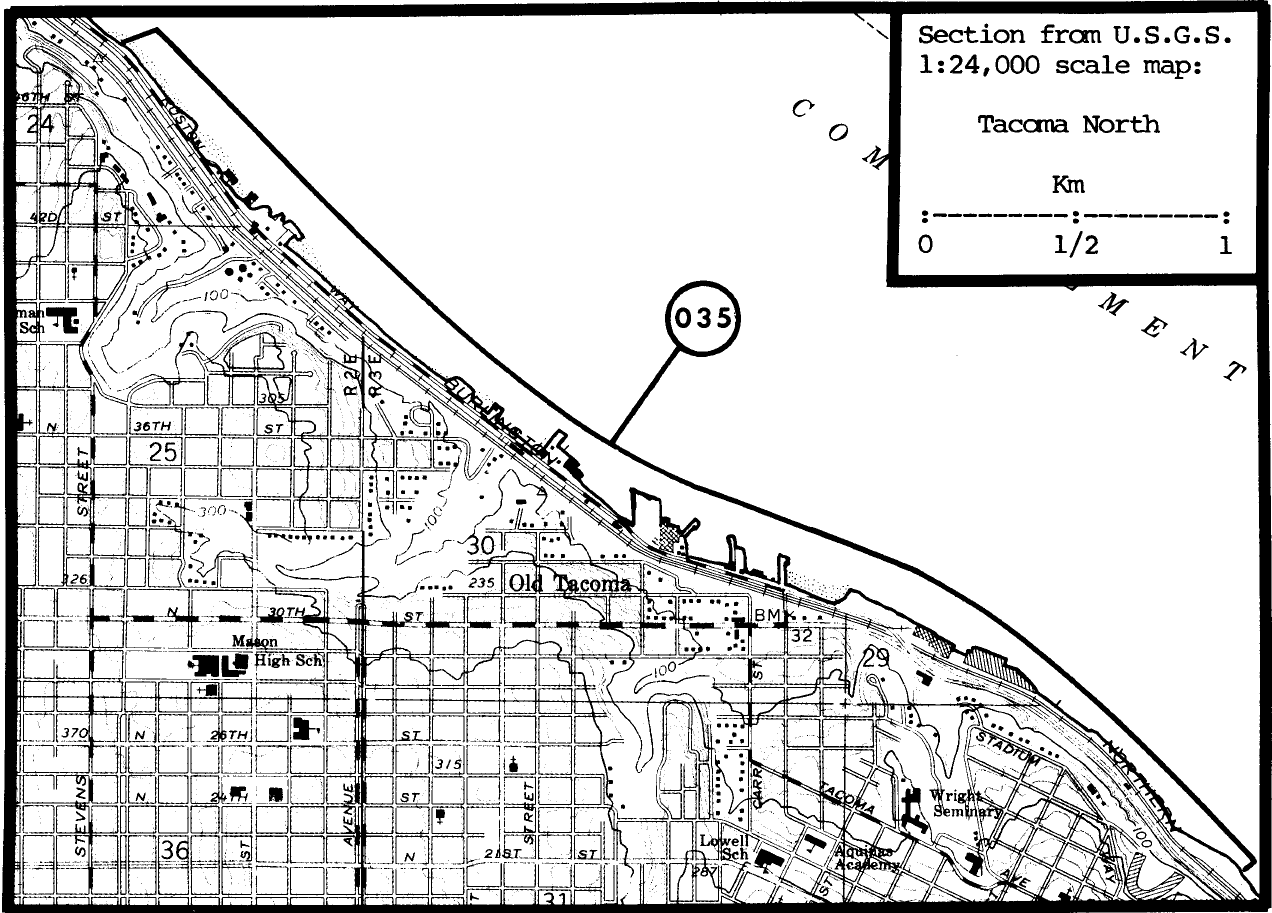

AREA 175, Seattle (cont'd.)

036

Commencement Bay, St. Paul Waterway 47°15'57"N, 122°25'48"W

Glaucous-winged Gull	520	Speich & Wahl	06/24/82	B II 257
Glaucous-winged Gull	20	Alcorn 1949	?/ ?/48	L III 2
Glaucous-winged Gull	10	Alcorn 1949	06/29/49	L III 2
Glaucous-winged Gull	4	Alcorn	06/29/49	E - 8
Glaucous-winged Gull	X	Alcorn	02/06/50	E - 8
Glaucous-winged Gull	2	Alcorn	06/19/50	E - 8