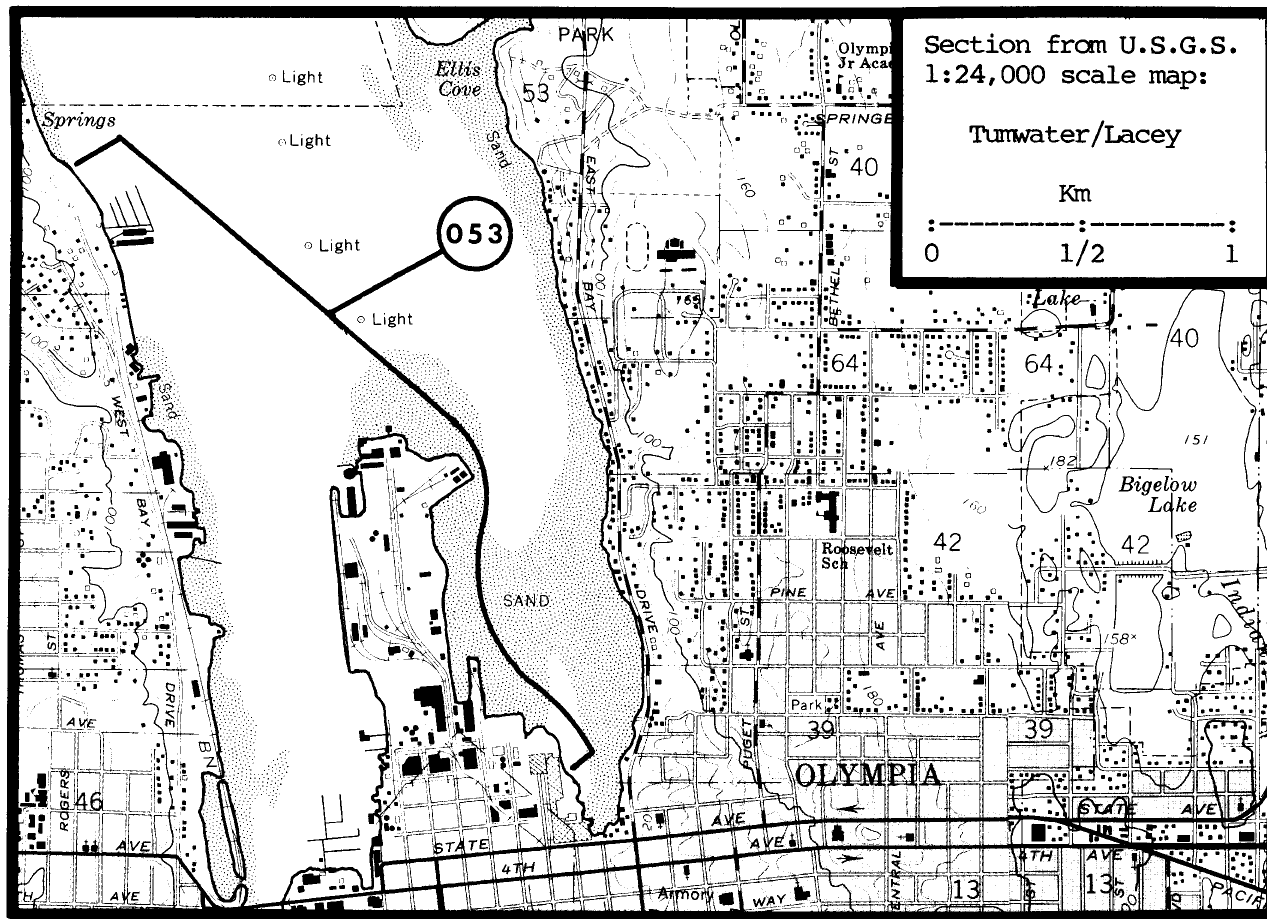

053 Olympia, waterfront 47°03'30"N, 122°54'30"W

Glaucous-winged Gull	30	Speich & Wahl	06/21/82	B II 257
Pigeon Guillemot	<u>12</u>	Speich & Wahl	06/21/82	B III 257
Total	42			

Glaucous-winged Gull	18	Harrington-Tweit	06/15-07/12/76	L II 124
Glaucous-winged Gull	30-40	Knight	08/15/78	L III 171
Glaucous-winged Gull	8	Knight	08/25/78	L III 171
Glaucous-winged Gull	20-24	Knight	08/08/79	L III 171
Glaucous-winged Gull	4	Harrington-Tweit	08/06/81	L III 124
Pigeon Guillemot	2	Reed	06/11/49	E - 225
Pigeon Guillemot	X	Sluss	Summer/80	B III 249
Pigeon Guillemot	35	Harrington-Tweit	05/16/81	L III 124
Pigeon Guillemot	X	Sluss	Summer/81	B III 249
Pigeon Guillemot	X	Sluss	Summer/82	B III 249