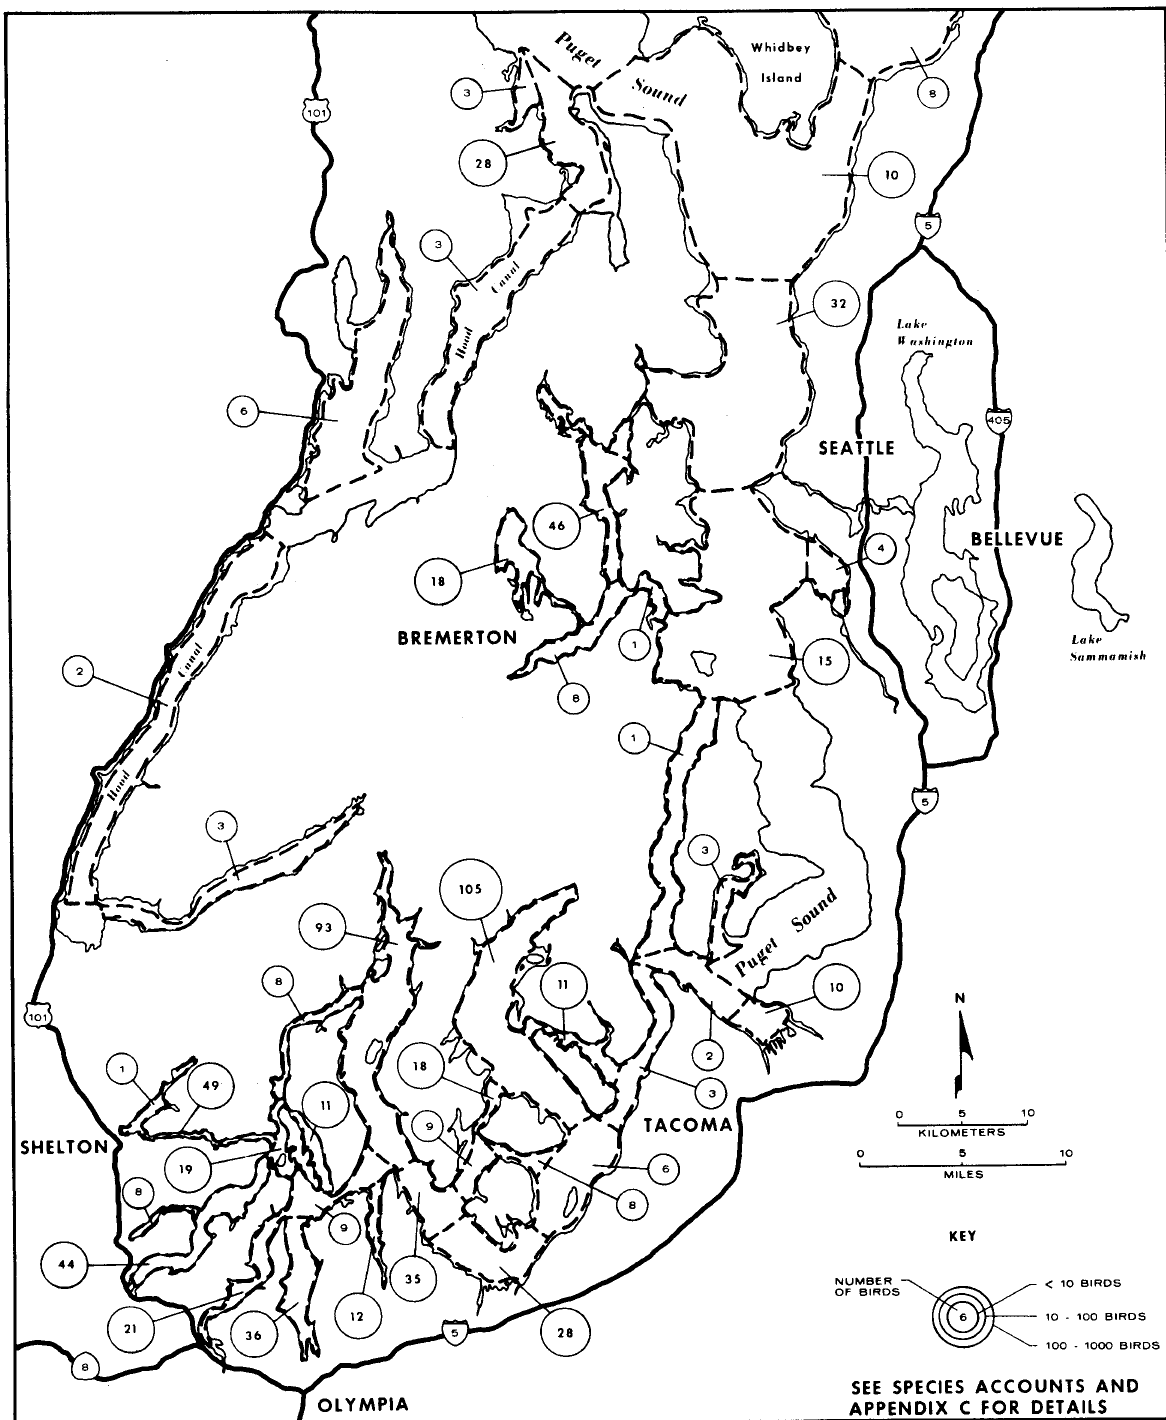

AREA 175, Seattle (cont'd.)

175
Seattle

The map on the facing page is an index to the locations of colonies within map 175, Seattle. On the pages following this map, all colonies are listed sequentially and a detailed map of each is provided.

Numbers of breeding seabirds will vary from year to year. Below are the approximate numbers of breeding seabirds within this region.

Glaucous-winged and Western gulls	1,100
Pigeon Guillemot	220
Marbled Murrelet	150

175 SEATTLE

Relative distribution for Pigeon Guillemots in map area 175, Seattle.

Relative distribution for Marbled Murrelets in map area 175, Seattle.

AREA 175, Seattle (cont'd.)

SITE NUMBER	COLONY NAME	LAT.-LONG.				
191	PORT WILLIAMS	48° 07' 00", 123° 03' 00" W				
PIGEON GUILLEMOT	34	SPEICH	05/23/79	B III	255	
PIGEON GUILLEMOT	33	SPEICH	05/26/78	B III	255	
SPECIES NAME	NUMBER BREEDING BIRDS	SOURCE	SURVEY DATE	SURVEY TYPE	REFERENCE DATA QUALITY	

¹Insufficient data to show exact map location.

008 Keyport pier 47°42'00"N, 122°36'45"W

Pigeon Guillemot	10	Speich & Wahl	06/28/82	B III 257
------------------	----	---------------	----------	-----------