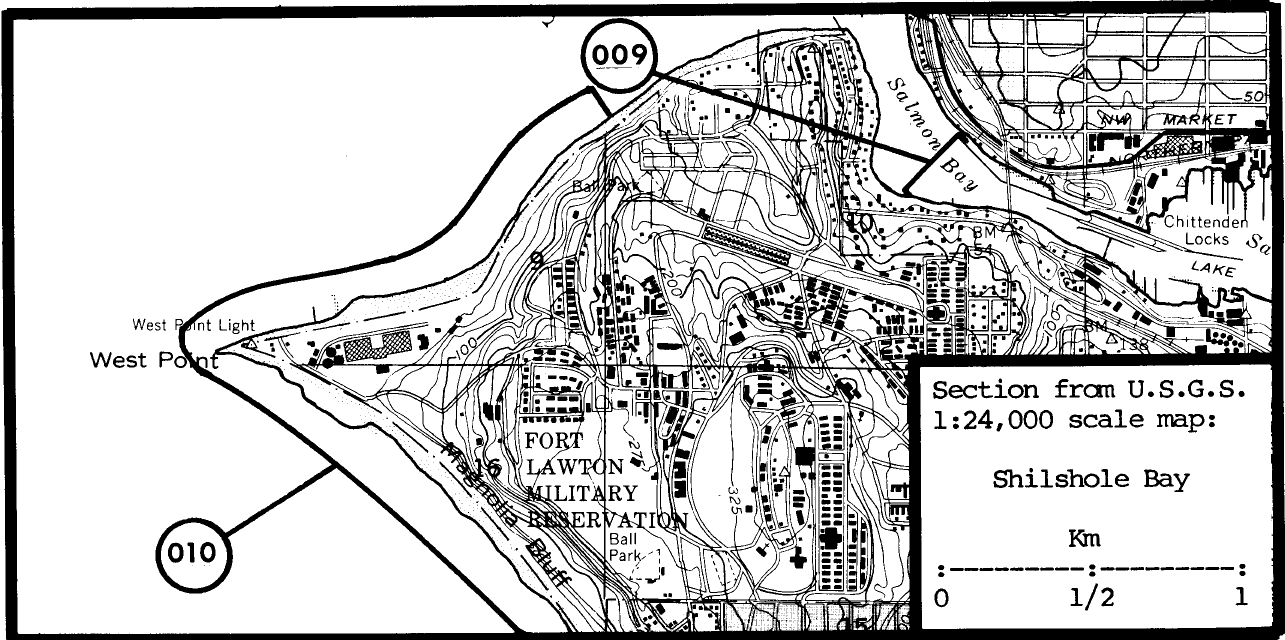

AREA 175, Seattle (cont'd.)

(009) Salmon Bay 47°40'30"N, 122°24'36"W

Glaucous-winged Gull	2	Goodge 1949	08/26/49	L III 114
Glaucous-winged Gull	2	Eddy	Summer/51	B II 95
Glaucous-winged Gull	2	Eddy	Summer/52	B II 95
Glaucous-winged Gull	2	Eddy	Summer/53	B II 95
Glaucous-winged Gull	2	Eddy	Summer/54	B II 95
Glaucous-winged Gull	2	Eddy	Summer/55	B II 95
Glaucous-winged Gull	0	Eddy	05/19/56	B III 95

(010) West Point (including Discovery Park and Magnolia Bluff)¹

47°39'15"N, 122°25'14"W

Pigeon Guillemot	X	Hunn	08/07/80	L III 151
Pigeon Guillemot	2	Gormley	06/22/1883	E - 117
Pigeon Guillemot	7+	Balmer 1924	Summer/24	L III 19
Pigeon Guillemot	2	Eddy	07/22/50	L II 95
Pigeon Guillemot	4	Brunner	06/26-07/23/74	L III 49
Pigeon Guillemot	X	Frandsen	Summer/74	L III 107
Pigeon Guillemot	2	Anonymous	05/29/75	L III 14

¹Insufficient data to show exact map location.

(011) Smith Cove, piers 47°37'45"N, 122°22'48"W

Glaucous-winged Gull	240	Eddy	Summer/81	L II 95
Glaucous-winged Gull	X	Eddy	Summer/71	L III 95
Glaucous-winged Gull	X	Eddy	Summer/72	L III 95
Glaucous-winged Gull	X	Eddy	Summer/73	L III 95
Glaucous-winged Gull	X	Eddy	Summer/74	L III 95
Glaucous-winged Gull	X	Eddy	Summer/75	L III 95
Glaucous-winged Gull	X	Eddy	Summer/76	L III 95
Glaucous-winged Gull	X	Eddy	Summer/77	L III 95
Glaucous-winged Gull	154	Eddy	Summer/78	L III 95

(012) Union Bay (Lake Washington) 47°39'00"N 122°17'30"W

Glaucous-winged Gull	2	Knight	06/05/77	M I 172