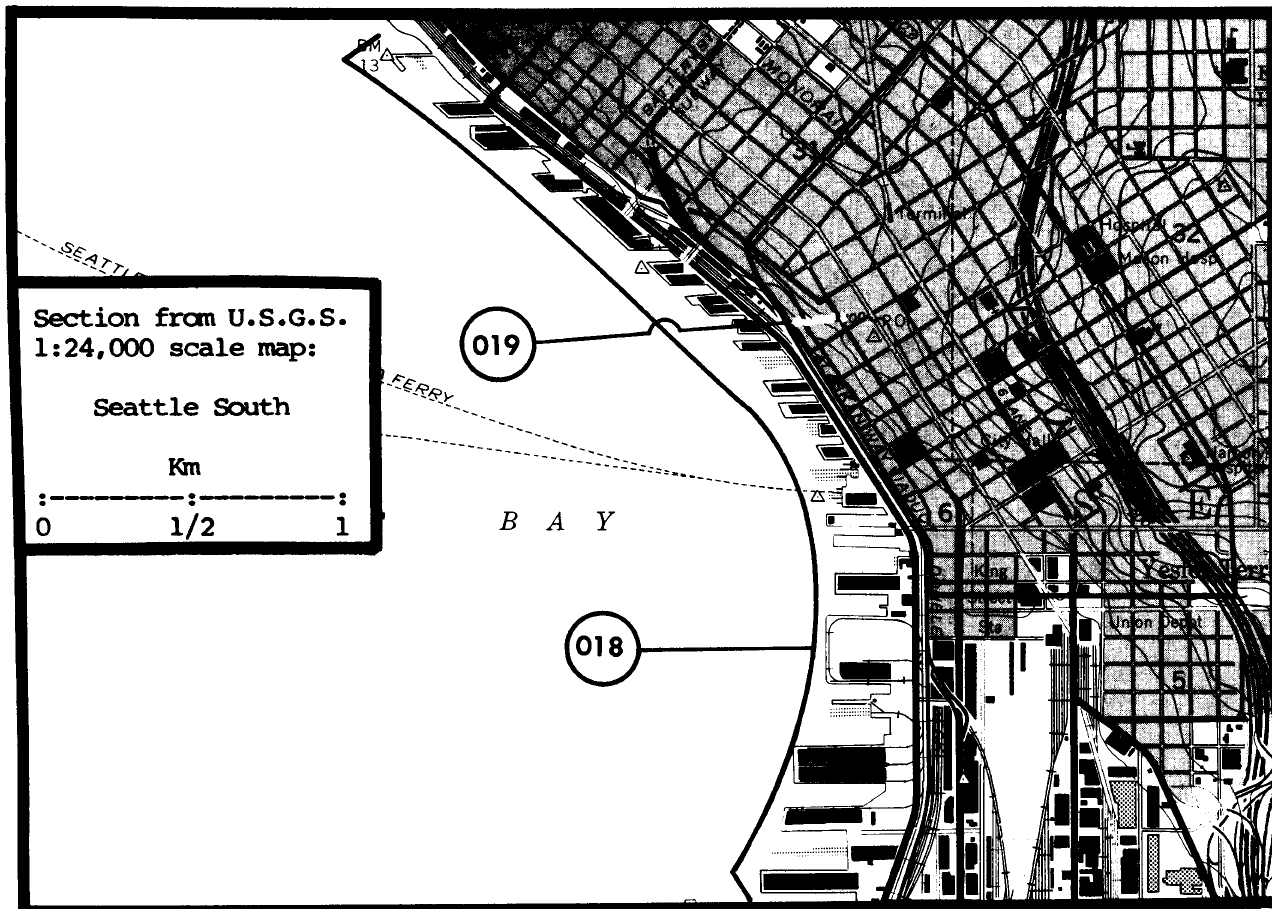

Glaucous-winged Gull	X	Eddy	Summer/78	L III	95
Glaucous-winged Gull	X	Eddy	Summer/79	L III	95
Glaucous-winged Gull	X	Eddy	Summer/80	L III	95
Glaucous-winged Gull	X	Eddy	Summer/81	L III	95