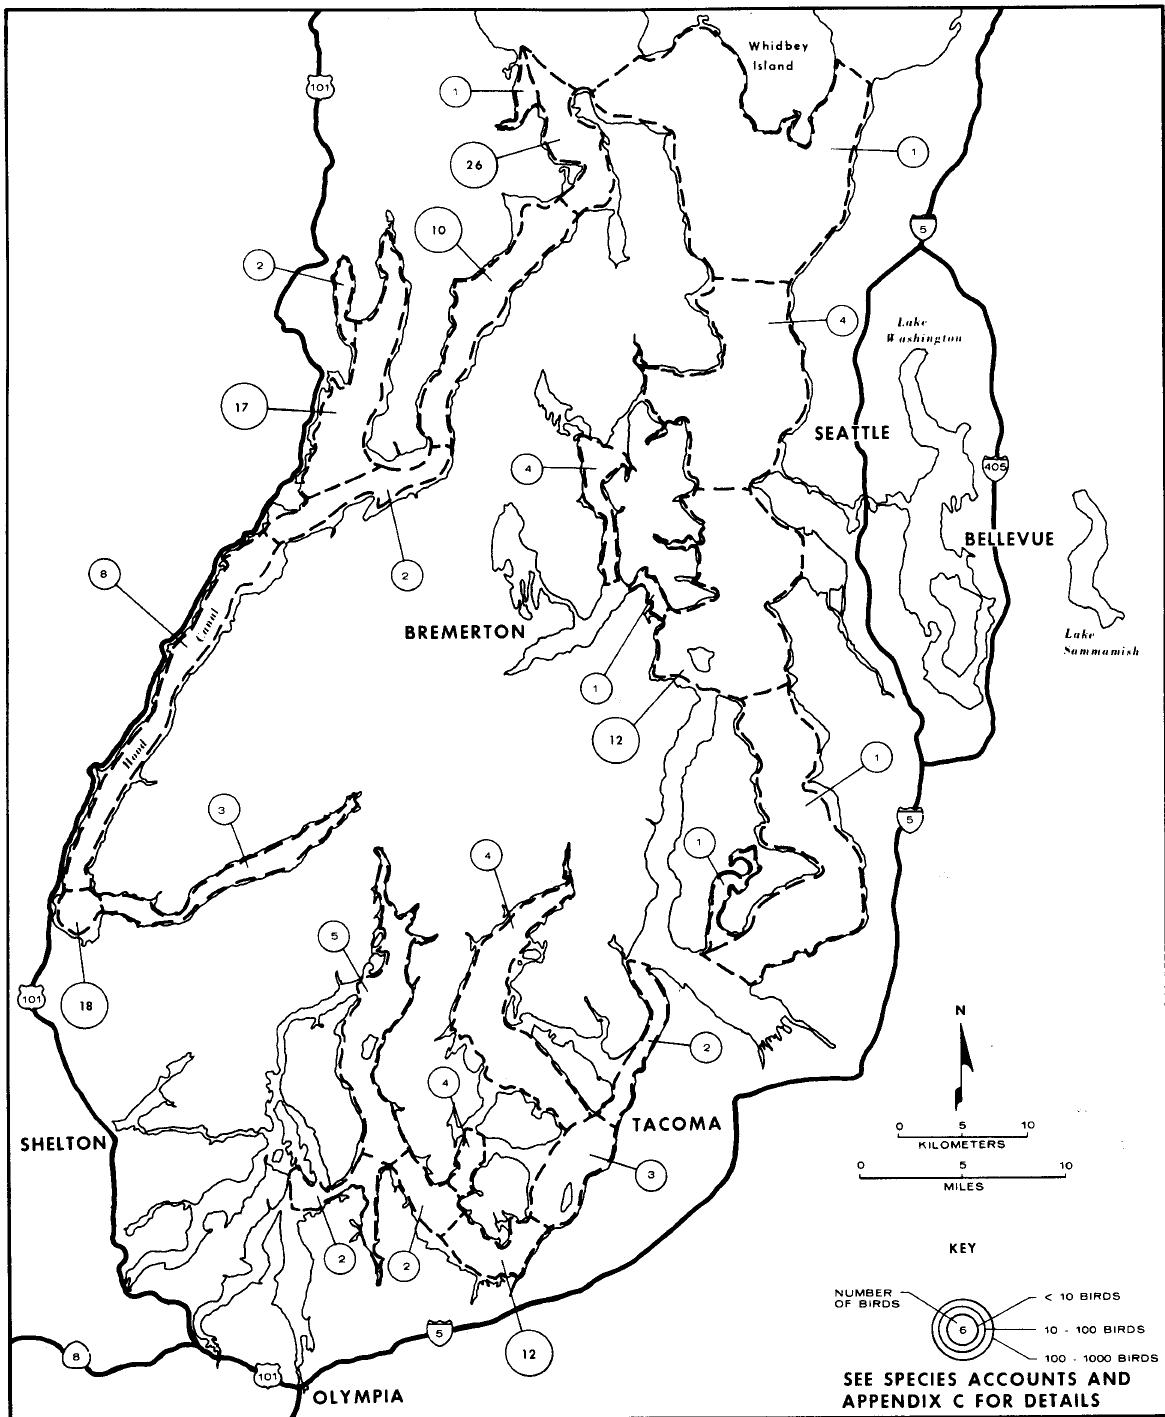

AREA 175, Seattle (cont'd.)

175
Seattle

The map on the facing page is an index to the locations of colonies within map 175, Seattle. On the pages following this map, all colonies are listed sequentially and a detailed map of each is provided.

Numbers of breeding seabirds will vary from year to year. Below are the approximate numbers of breeding seabirds within this region.

Glaucous-winged and Western gulls	1,100
Pigeon Guillemot	220
Marbled Murrelet	150

175 SEATTLE

Relative distribution for Pigeon Guillemots in map area 175, Seattle.

Relative distribution for Marbled Murrelets in map area 175, Seattle.

AREA 175, Seattle (cont'd.)

SITE NUMBER	COLONY NAME	LAT.-LONG.				
191	PORT WILLIAMS	48° 07' 00", 123° 03' 00" W				
PIGEON GUILLEMOT	34	SPEICH	05/23/79	B III	255	
PIGEON GUILLEMOT	33	SPEICH	05/26/78	B III	255	
SPECIES NAME	NUMBER BREEDING BIRDS	SOURCE	SURVEY DATE	SURVEY TYPE	REFERENCE DATA QUALITY	

¹Insufficient data to show exact map location.

008 Keyport pier 47°42'00"N, 122°36'45"W

Pigeon Guillemot	10	Speich & Wahl	06/28/82	B III 257
------------------	----	---------------	----------	-----------