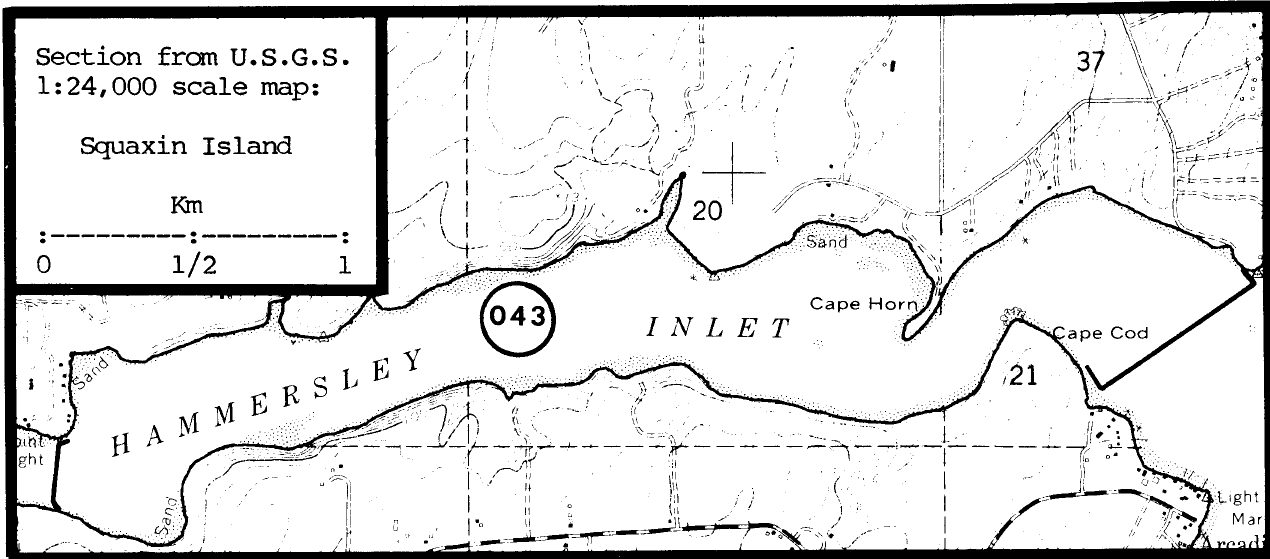

AREA 175, Seattle (cont'd.)

(045) Sanderson Harbor, cliff NE of 47°09'00"N, 122°55'56"N

Pigeon Guillemot 6-12 McAllister 06/ ?/74 B III 192

(046) McMicken Island 47°14'57"N, 122°51'40"W

Pigeon Guillemot 6 Speich & Wahl 06/23/82 B III 257

(047) Pitt Island 47°13'25"N, 122°42'55"W

Pigeon Guillemot 7 Speich & Wahl 06/23/82 B III 257

(048) Gertrude Island 47°13'04"N, 122°39'30"W

Pigeon Guillemot 4 Speich & Wahl 06/23/82 B III 257

(049) Eagle Island 47°11'17"N, 122°41'40"W

No Nesting Observed	0	Speich & Wahl	06/22/82	B III 257
Pigeon Guillemot	2	Sluss	Summer/80	B III 249
Pigeon Guillemot	2	Sluss	Summer/81	B III 249
Pigeon Guillemot	2	Sluss	Summer/82	B III 249