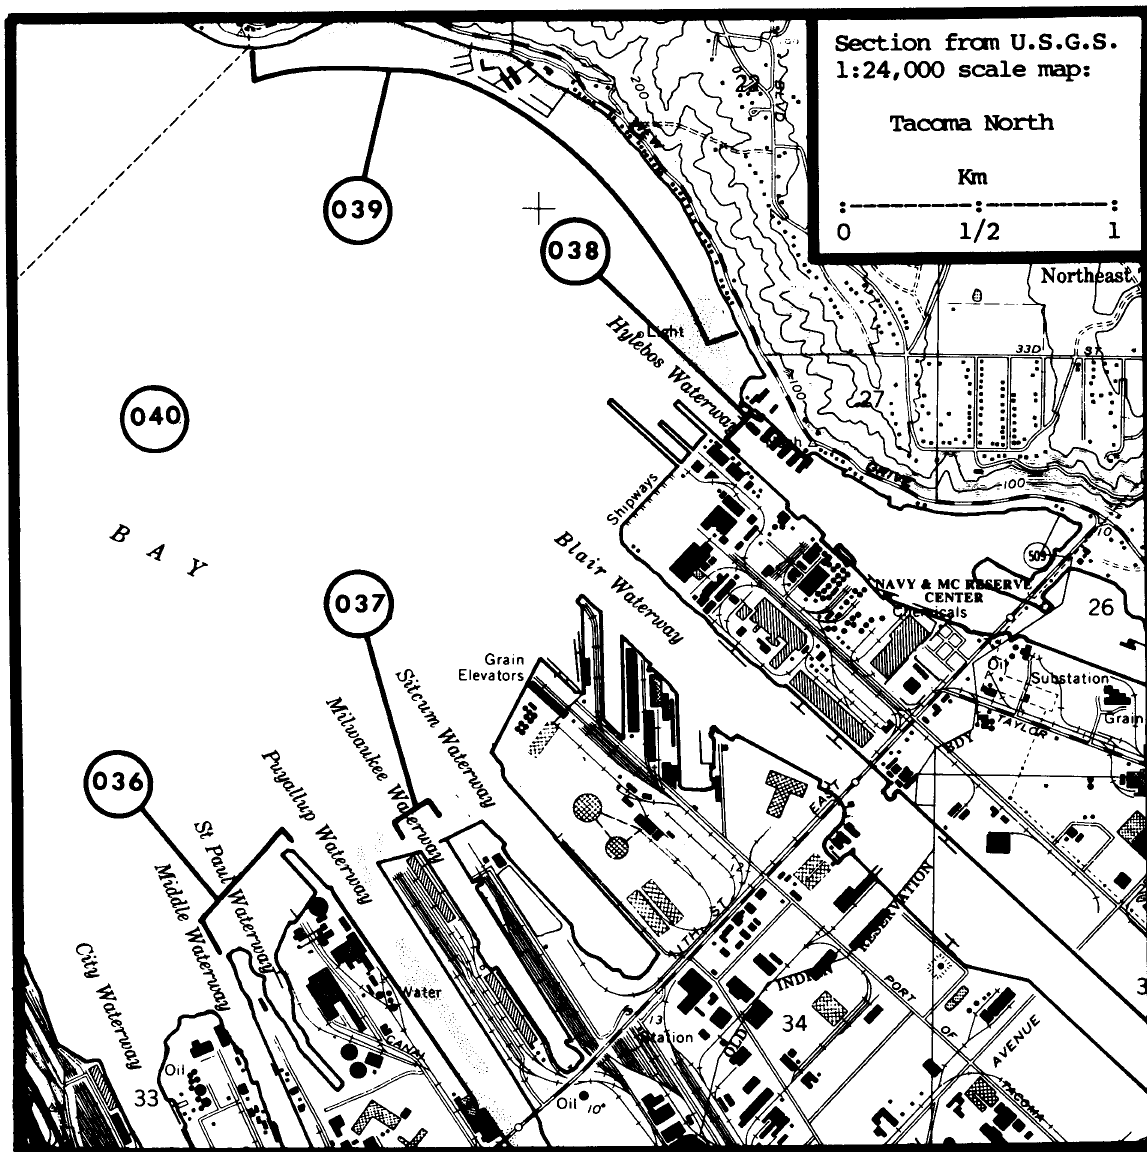

AREA 175, Seattle (cont'd.)

④041 Poverty Bay (Saltwater State Park) 47°22'30"N, 122°19'20"W

Pigeon Guillemot	7	Carson	05-07/ ?/82	L III	54
Pigeon Guillemot	4+	Carson	07/23/78	L III	54
Pigeon Guillemot	10	Carson	07-08/ ?/78	L III	54
Pigeon Guillemot	10	Carson	04-05/ ?/79	L III	54
Pigeon Guillemot	4	Carson	05/ ?/80	L III	54

④042 Shelton, waterfront 47°12'10"N, 122°58'06"W

Glaucous-winged Gull	48	Speich	06/08/82	M II	255
Glaucous-winged Gull	40	Speich	05/31/82	M II	255
Pigeon Guillemot	1	Speich	05/31/82	M II	255

④043 Hammersley Inlet, eastern third 47°12'10"N, 122°58'06"W

Pigeon Guillemot	49	Speich & Wahl	06/23/82	B III	257

④044 Steamboat Island 47°11'08"N, 122°56'25"W

Pigeon Guillemot	2	Roderick	06/21/82	L III	236