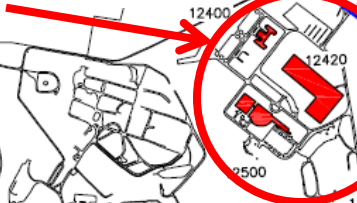

# Location of ALU Campus on Fort Lee

**ALU Campus**

To I-295

GRAPHIC SCALE IN FEET