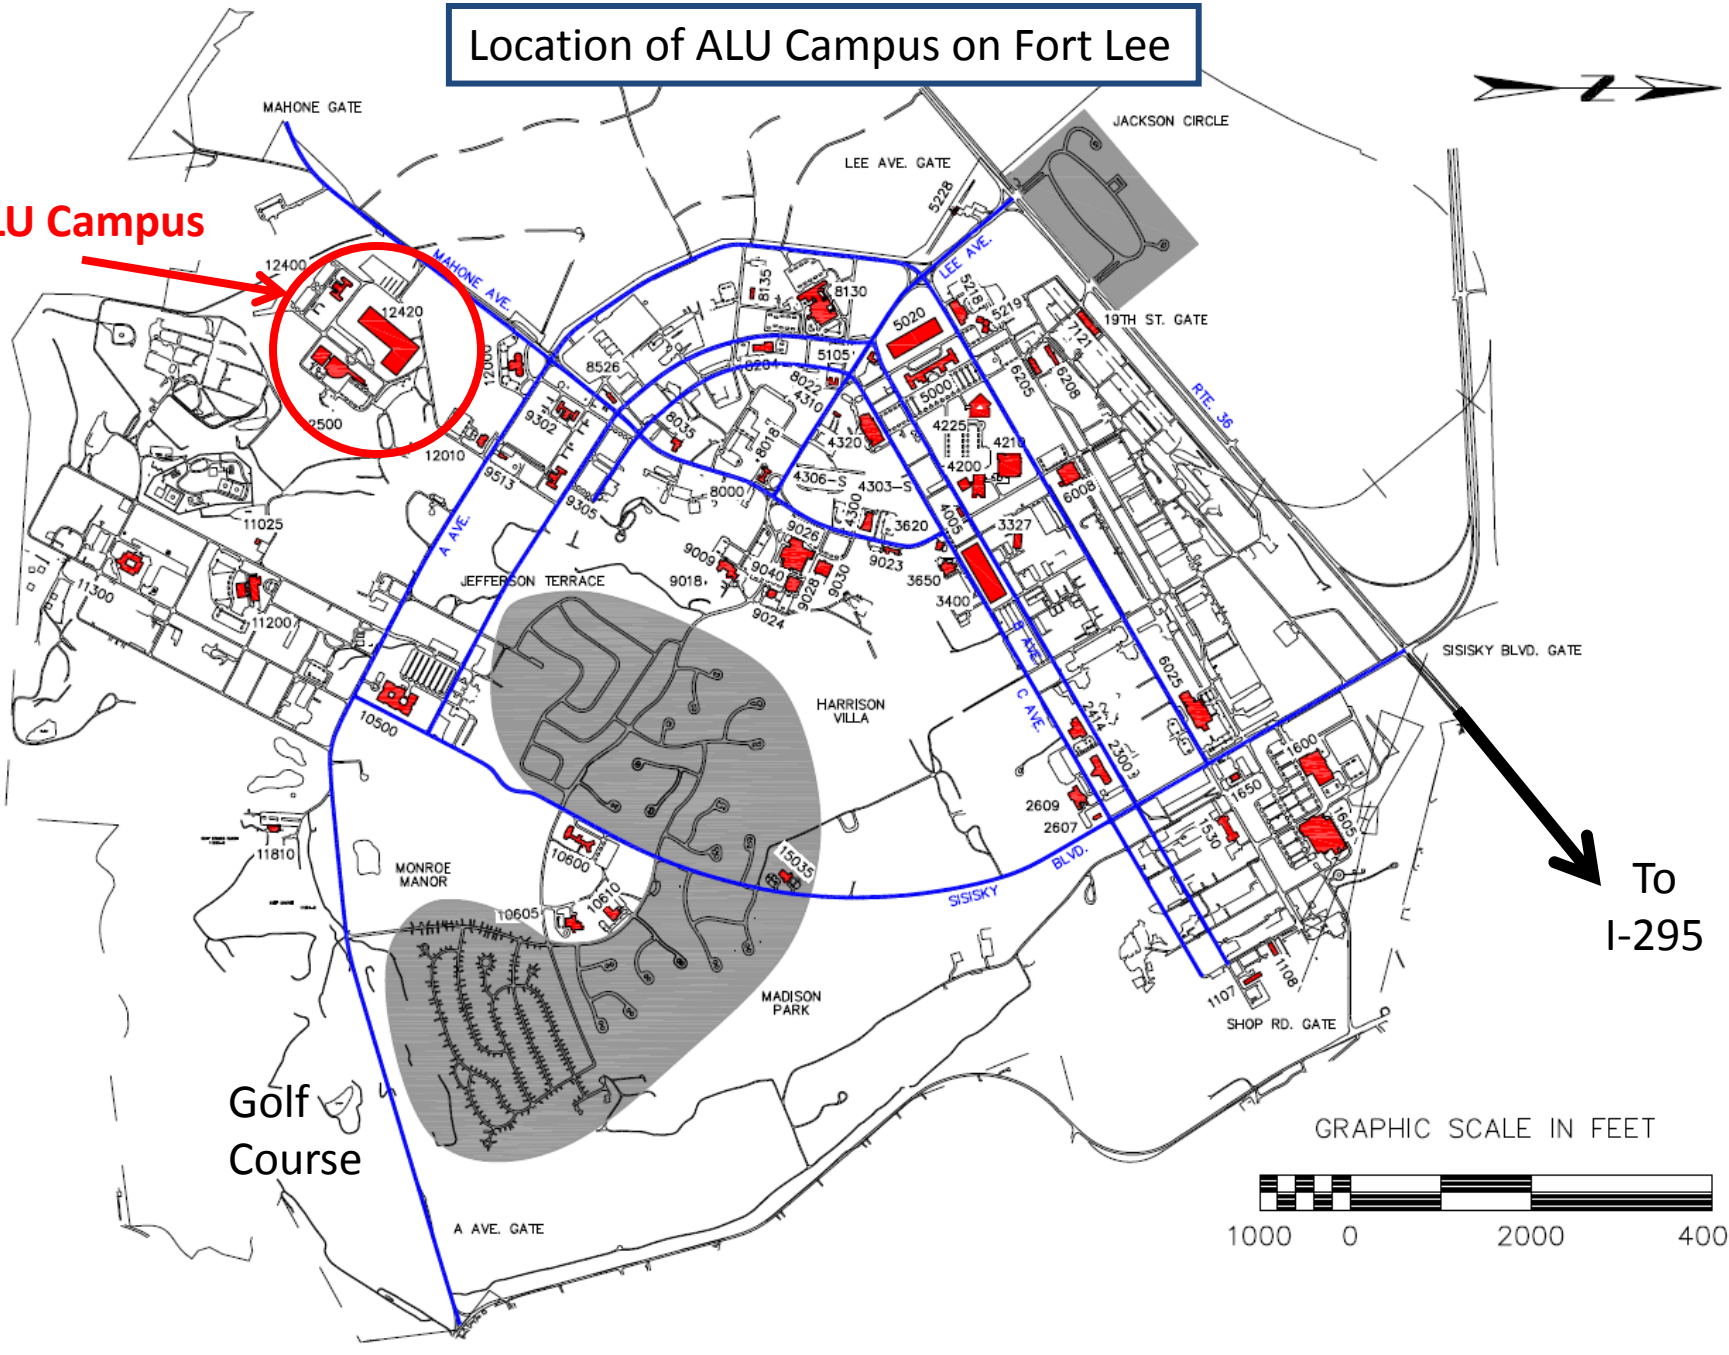

# Location of ALU Campus on Fort Lee

**ALU Campus**

To I-295

GRAPHIC SCALE IN FEET