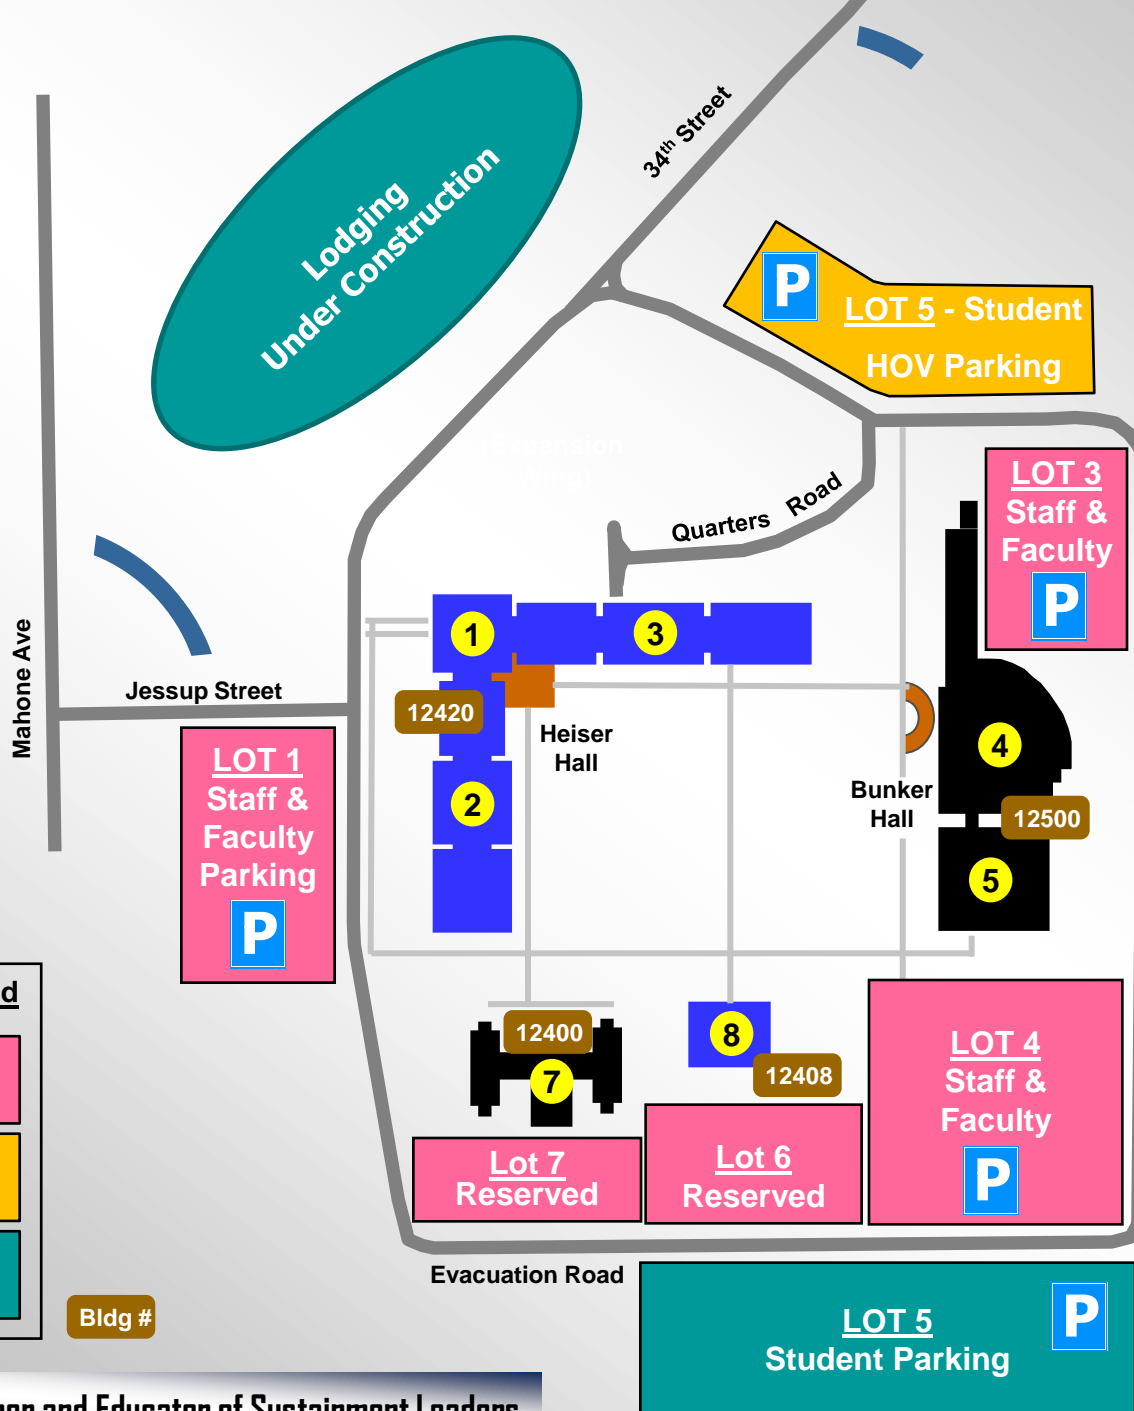

ARMY LOGISTICS UNIVERSITY Campus

Parking Legend

- Reserved
(Permit Required)
- Student HOV
(Permit Required)
- Student / Open
Parking

Bldg #

Evacuation Road

- 1 - Library
- 2 - Log Leader Col
- 3 - Log NCOA
- 4 - CPCE
- 5 - Tech Log Col
- 6 - Warehouse
- 7 - CPAC/Ed Center
- 8 - STC
- 9 - ALU Supply
- 10 - Fitness Center