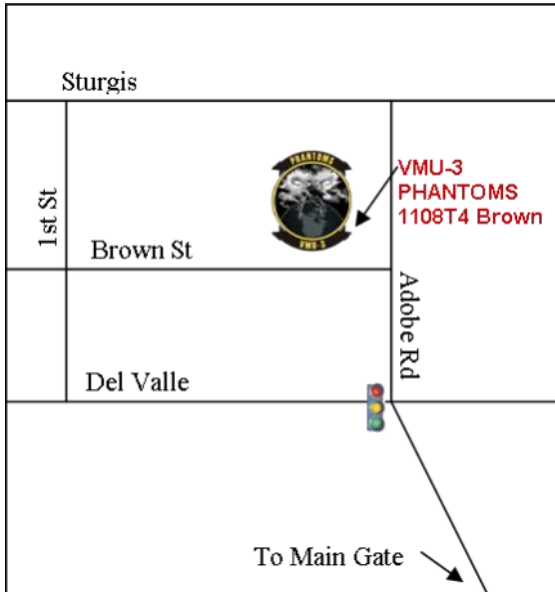

Directions to VMU-3

Click here for [Directions to MCAGCC 29 Palms from Palms Springs Airport](#)

Click here for [Lodging in the 29 Palms Area](#)

Soldiers Organized Services, "S.O.S", offers complimentary rides. For more information call 760-799-5488 or schedule a ride at SOSride.org.

Bus #1: (\$2)

This bus can transport you from the Yucca Valley Transit Center to the Marine Corps Base. The bus arrives for pick ups every hour on the hour from 0600-1700, 1840, 1955 and at 2110.

Friday: Bus #15: (\$20)
Palm Springs Airport 1900
Arrive at MCAGCC 2030