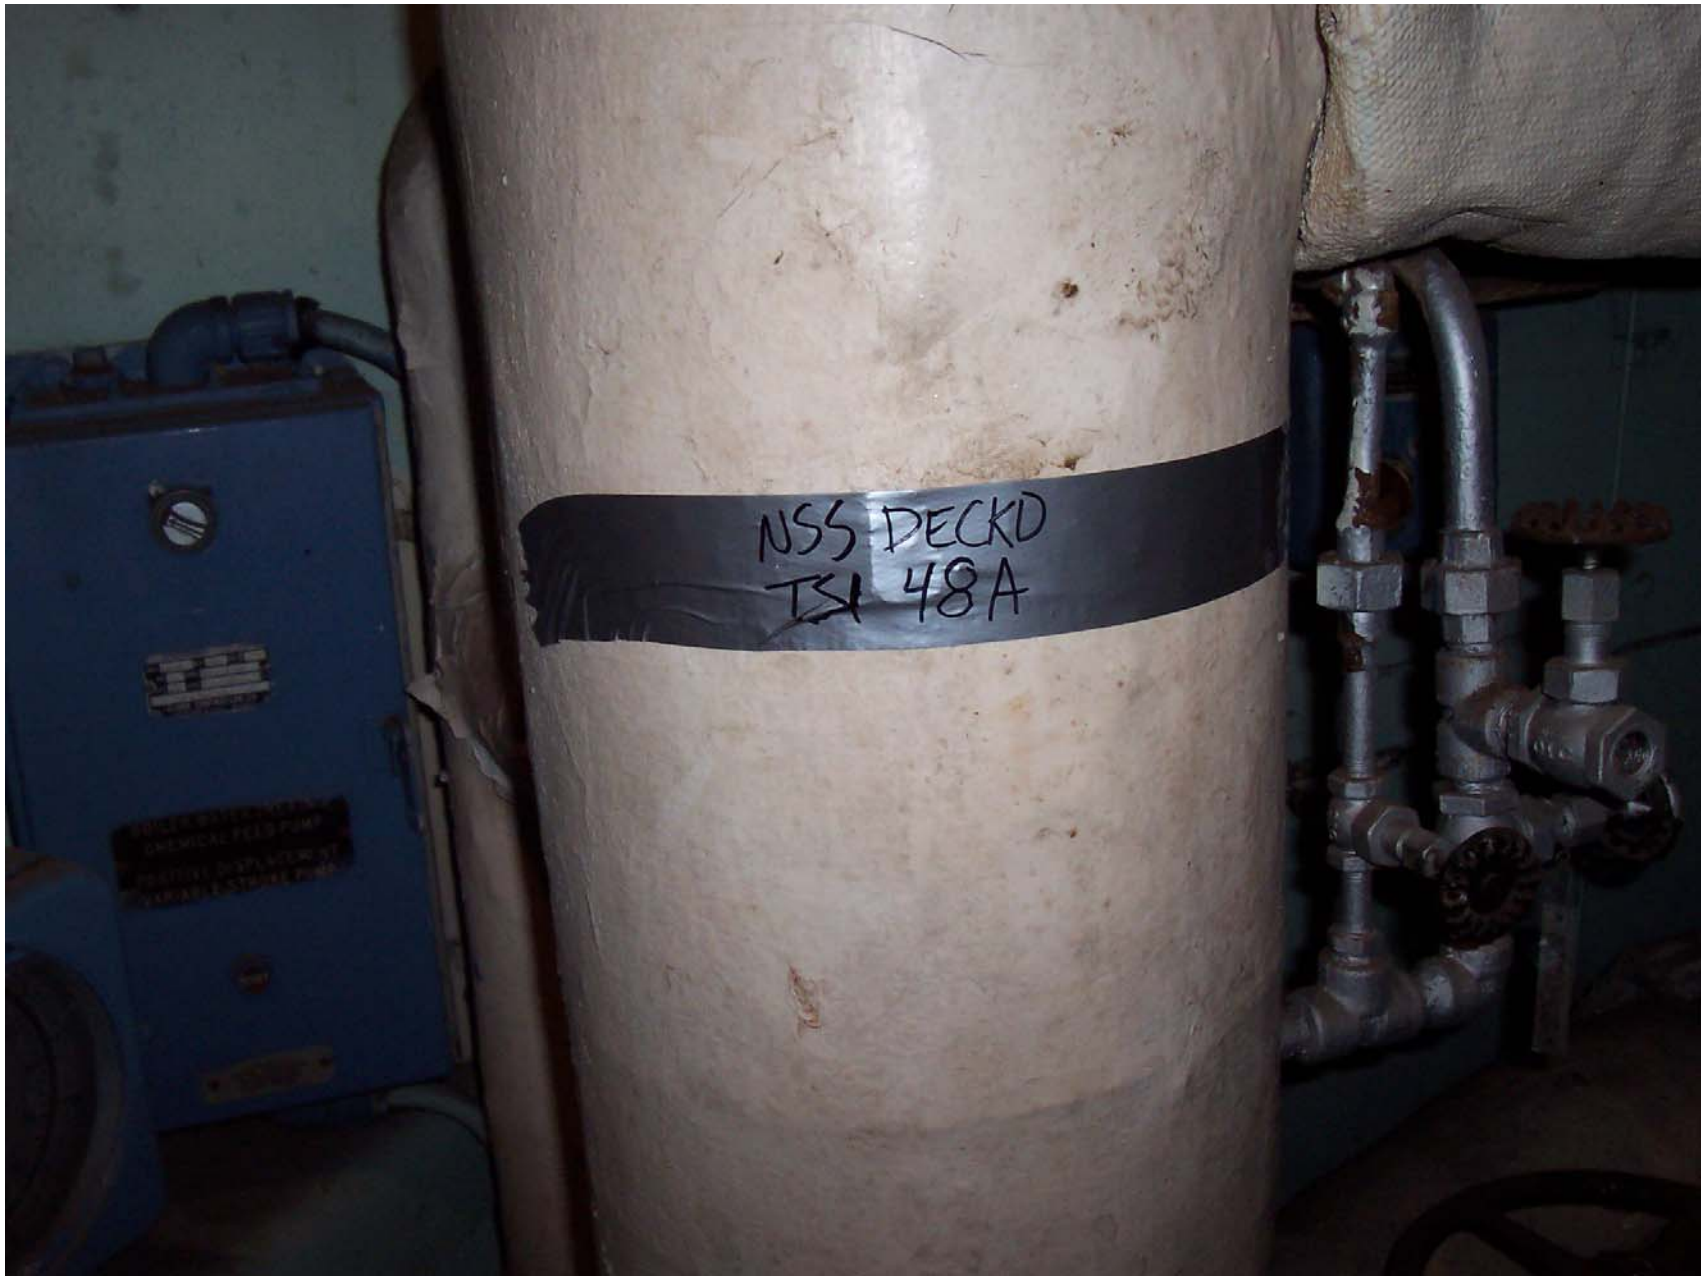

NSS DECKD
FT-26A

NSS DECK D
TSI-27A

NSS
DECK D
TSI 28A

A photograph showing a damaged green surface, possibly a wall or ceiling, with a black tape label. The surface is cracked and peeling, revealing a lighter, brownish material underneath. A black tape strip is applied horizontally across the middle of the image, with the text "NSS DECK D TSI-29A" written in white marker on it. The background is dark, suggesting an indoor setting.

DISCH. VALVES - THAT CUTS
OUT GAGE LINES!

NSS DECK D
TS136A

NSS DECKD
TBI 37A

NSS DECK D

T S I 38A

NSS DECK D
TSI 43A

NSS DECKD
TSI 46A

NSS DECKD
TSI 48A