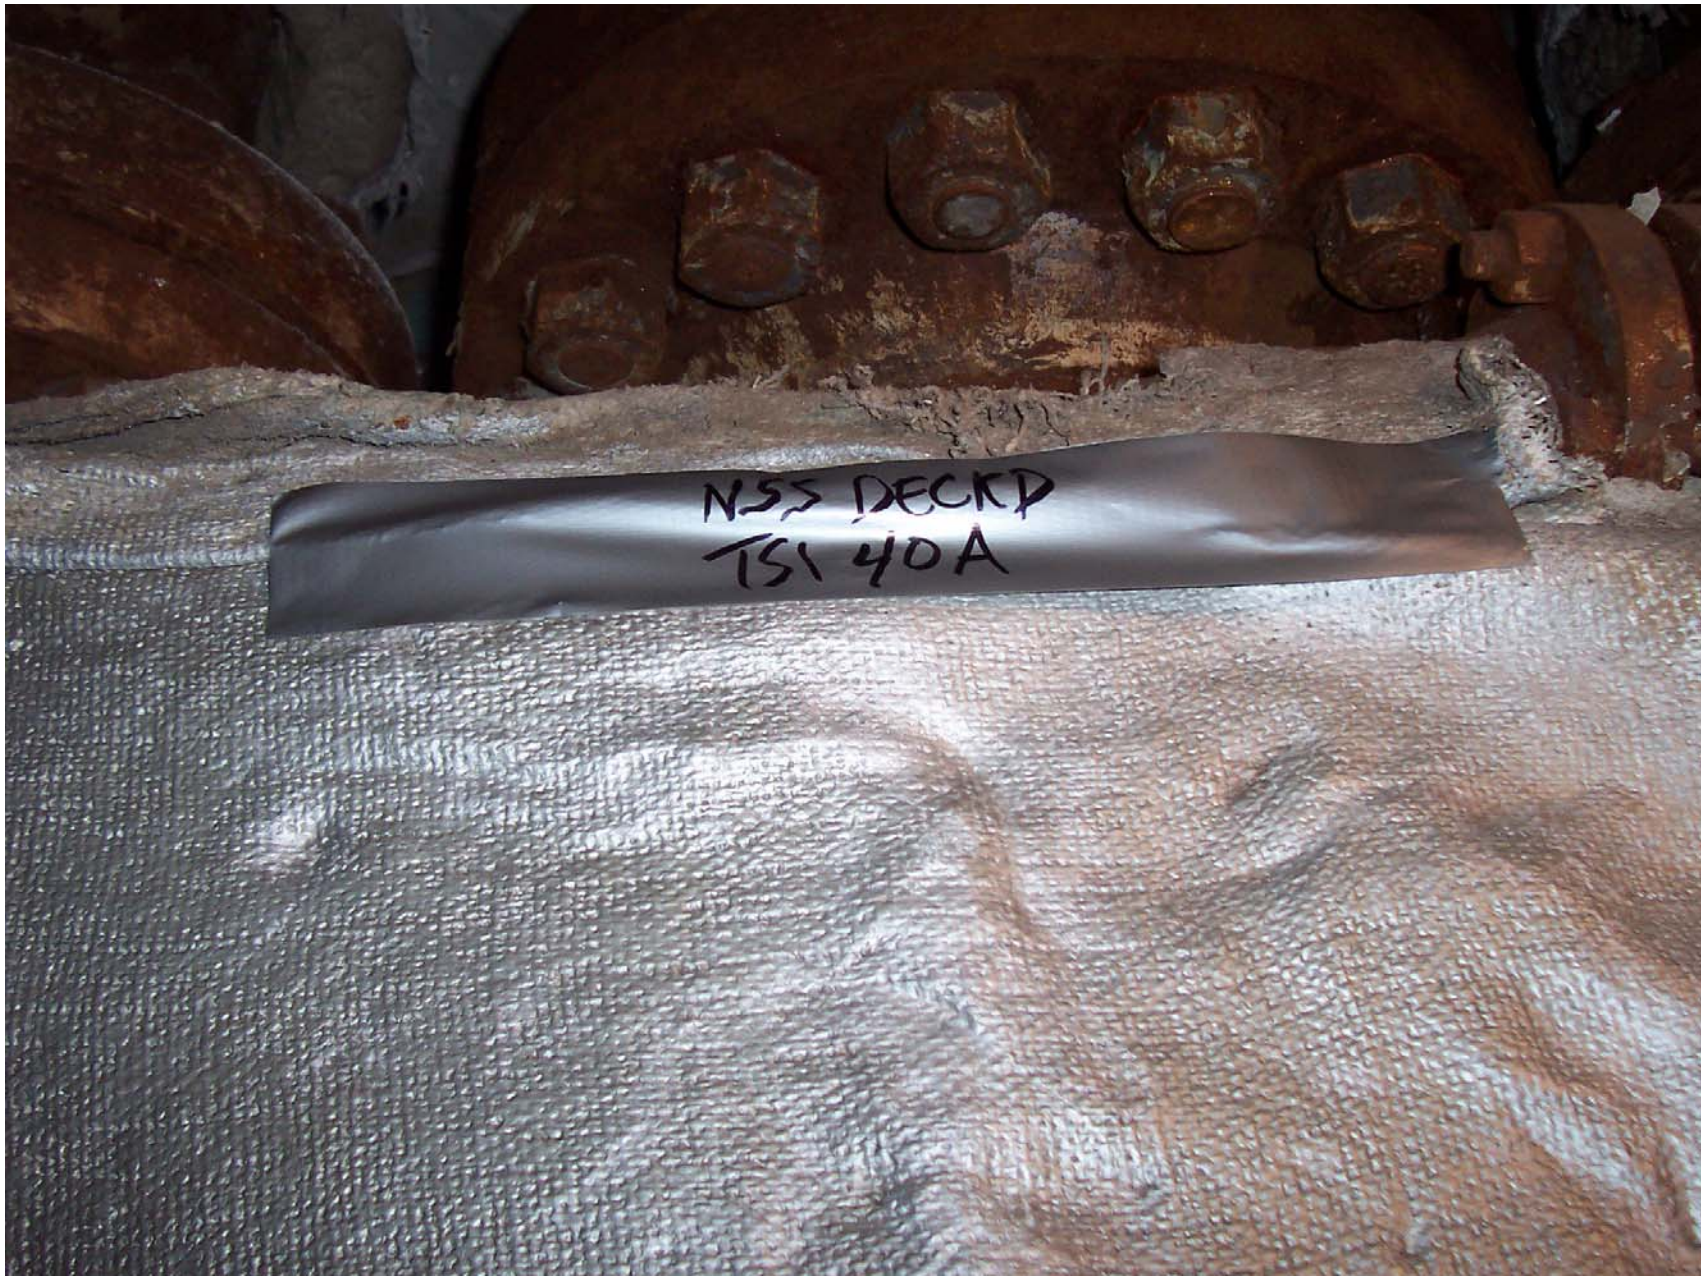

NSS DECKD
FT-26A

NSS DECK D
TSI-27A

NSS
DECK D
TSI 28A

A photograph showing a damaged green surface, possibly a wall or ceiling, with a black tape label. The surface is cracked and peeling, revealing a lighter, brownish material underneath. A black tape strip is applied horizontally across the middle of the image, with the text "NSS DECK D TSI-29A" written in white marker on it. The background is dark, suggesting an indoor setting.

DISCH. VALVES - THAT CUTS
OUT GAGE LINES!

NSS DECK D
TS136A

NSS DECKD
TBI 37A

NSS DECK D

T S I 38A

NSS DECK D
TSI 43A

NSS DECKD
TSI 46A

NSS DECKD
TSI 48A