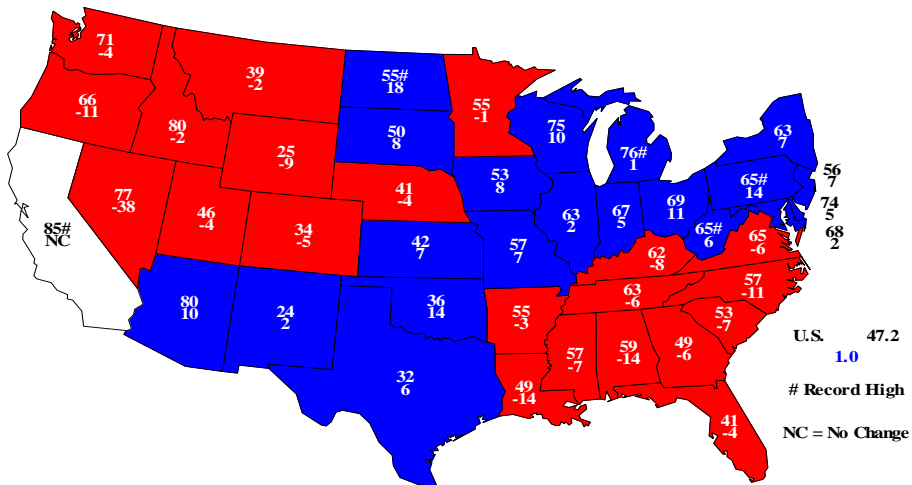

Winter Wheat Yield, 2012

Bushels and Change From Previous Year

U.S. 47.2
1.0
Record High
NC = No Change