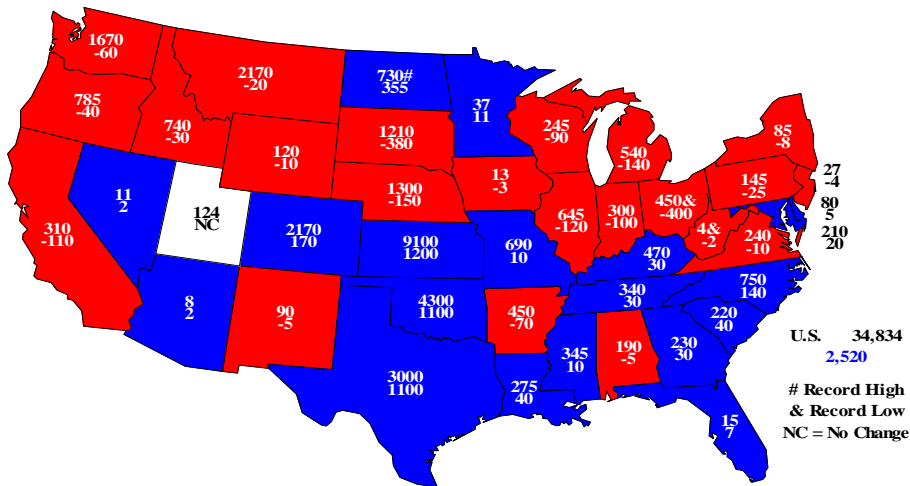

# Winter Wheat Harvested, 2012

## Acres(000) and Change From Previous Year

U.S. 34,834  
2,520