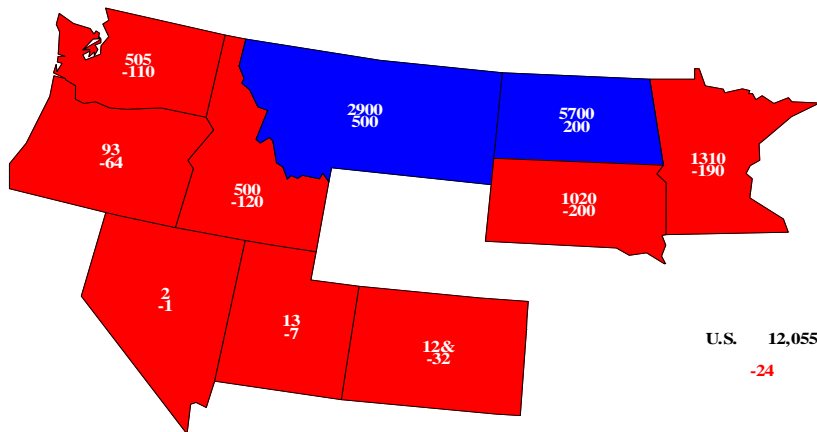

Other Spring Wheat Harvested, 2012

Acres(000) and Change From Previous Year

U.S. 12,055

-24

& Record Low